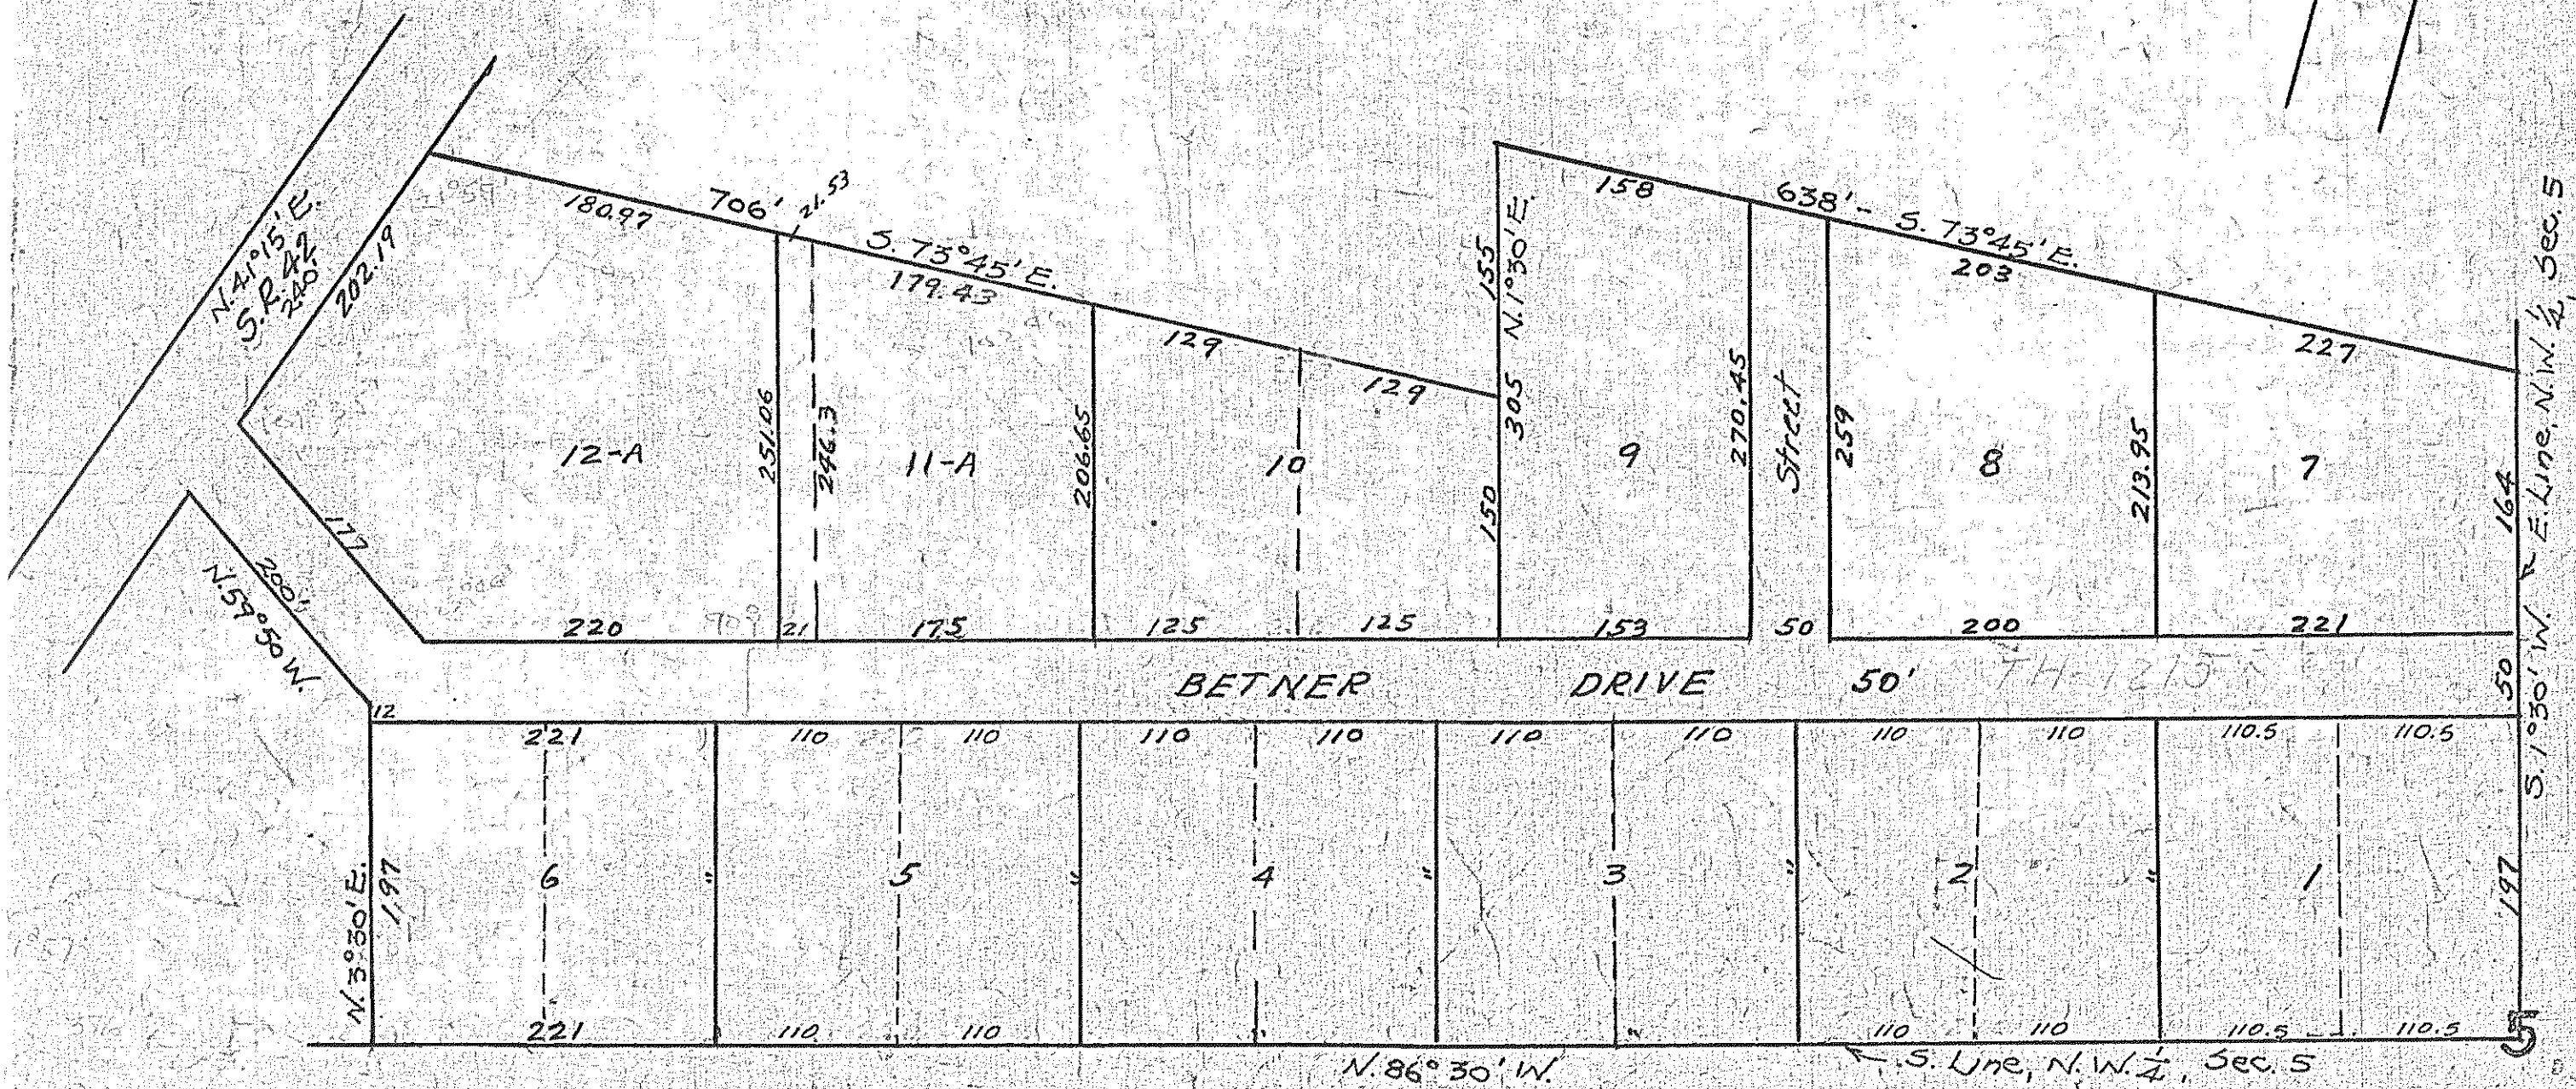

MEADOW LANE  
 NW 1/4, Sec. 18, Washington Twp.  
 Vol. 17, P. 61 Plat Records

ANNEXED 11/4/65  
 IN CITY

BETNER ACRES  
 N.W. 1/4, Sec. 5, Washington Twp.  
 Vol. 17, P. 152 Plat Records 1-12  
 " 18, P. 13A " 11-12 Replat