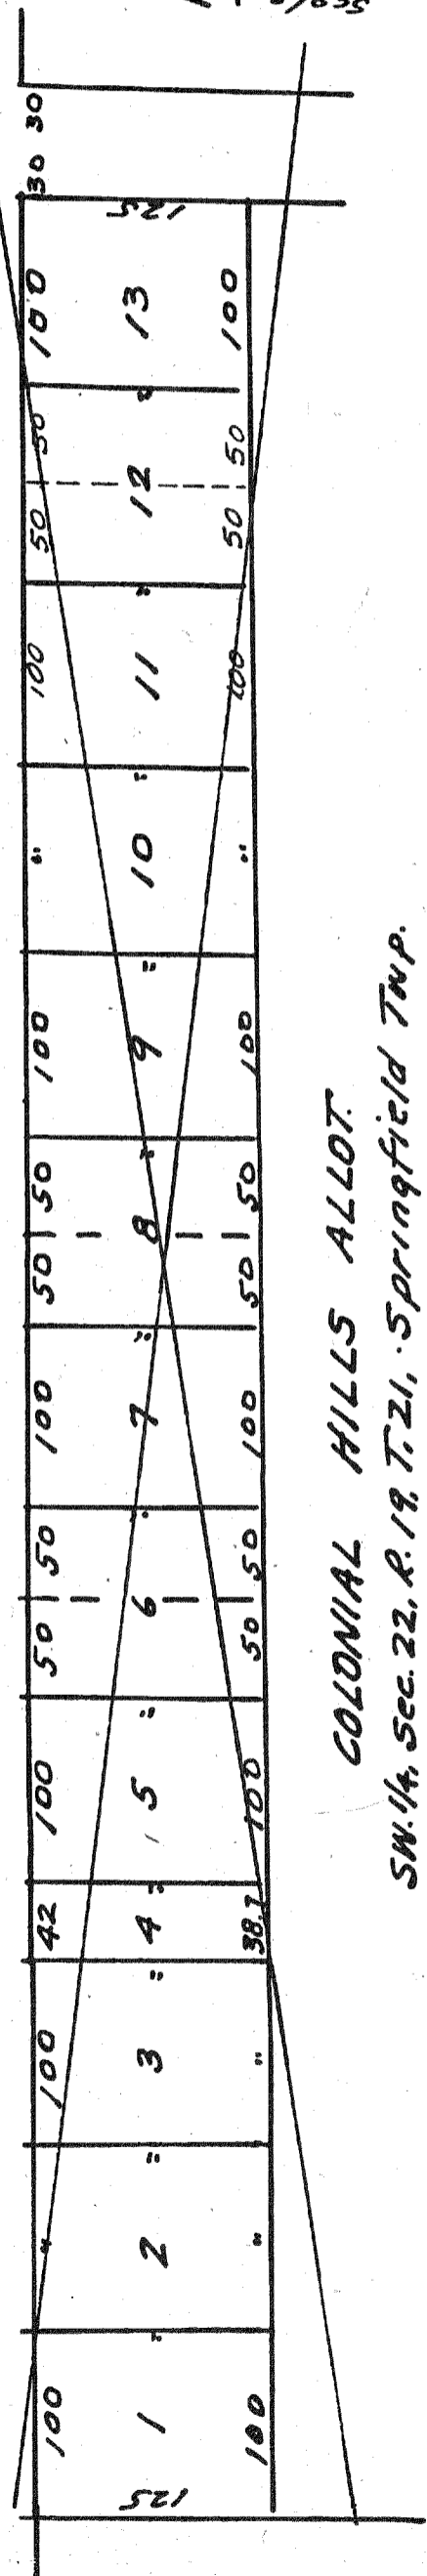

MANFIELD GALION RD.

COLONIAL HILLS ALLOT.

SW. 1/4, Sec. 22, R. 19, T. 21, Springfield Twp.

See Vol. 17, P. 50 Plat records

NOW IN CITY OF ONTARIO

BUENA VISTA HEIGHTS  
 Pt. NE. 1/4, Sec. 24, Springfield Twp.  
 For details see Vol. 12, P. 10, Recorder's Plats.  
 NOW IN CITY OF ONTARIO.

(41-42)

Manfield Galion Rd SR 30-50.

(51-42)

WONDER GARDEN  
 NW. 1/4, Sec. 20, Twp. 21, R. 19  
 For details see Vol. 16, P. 39 Plat records.