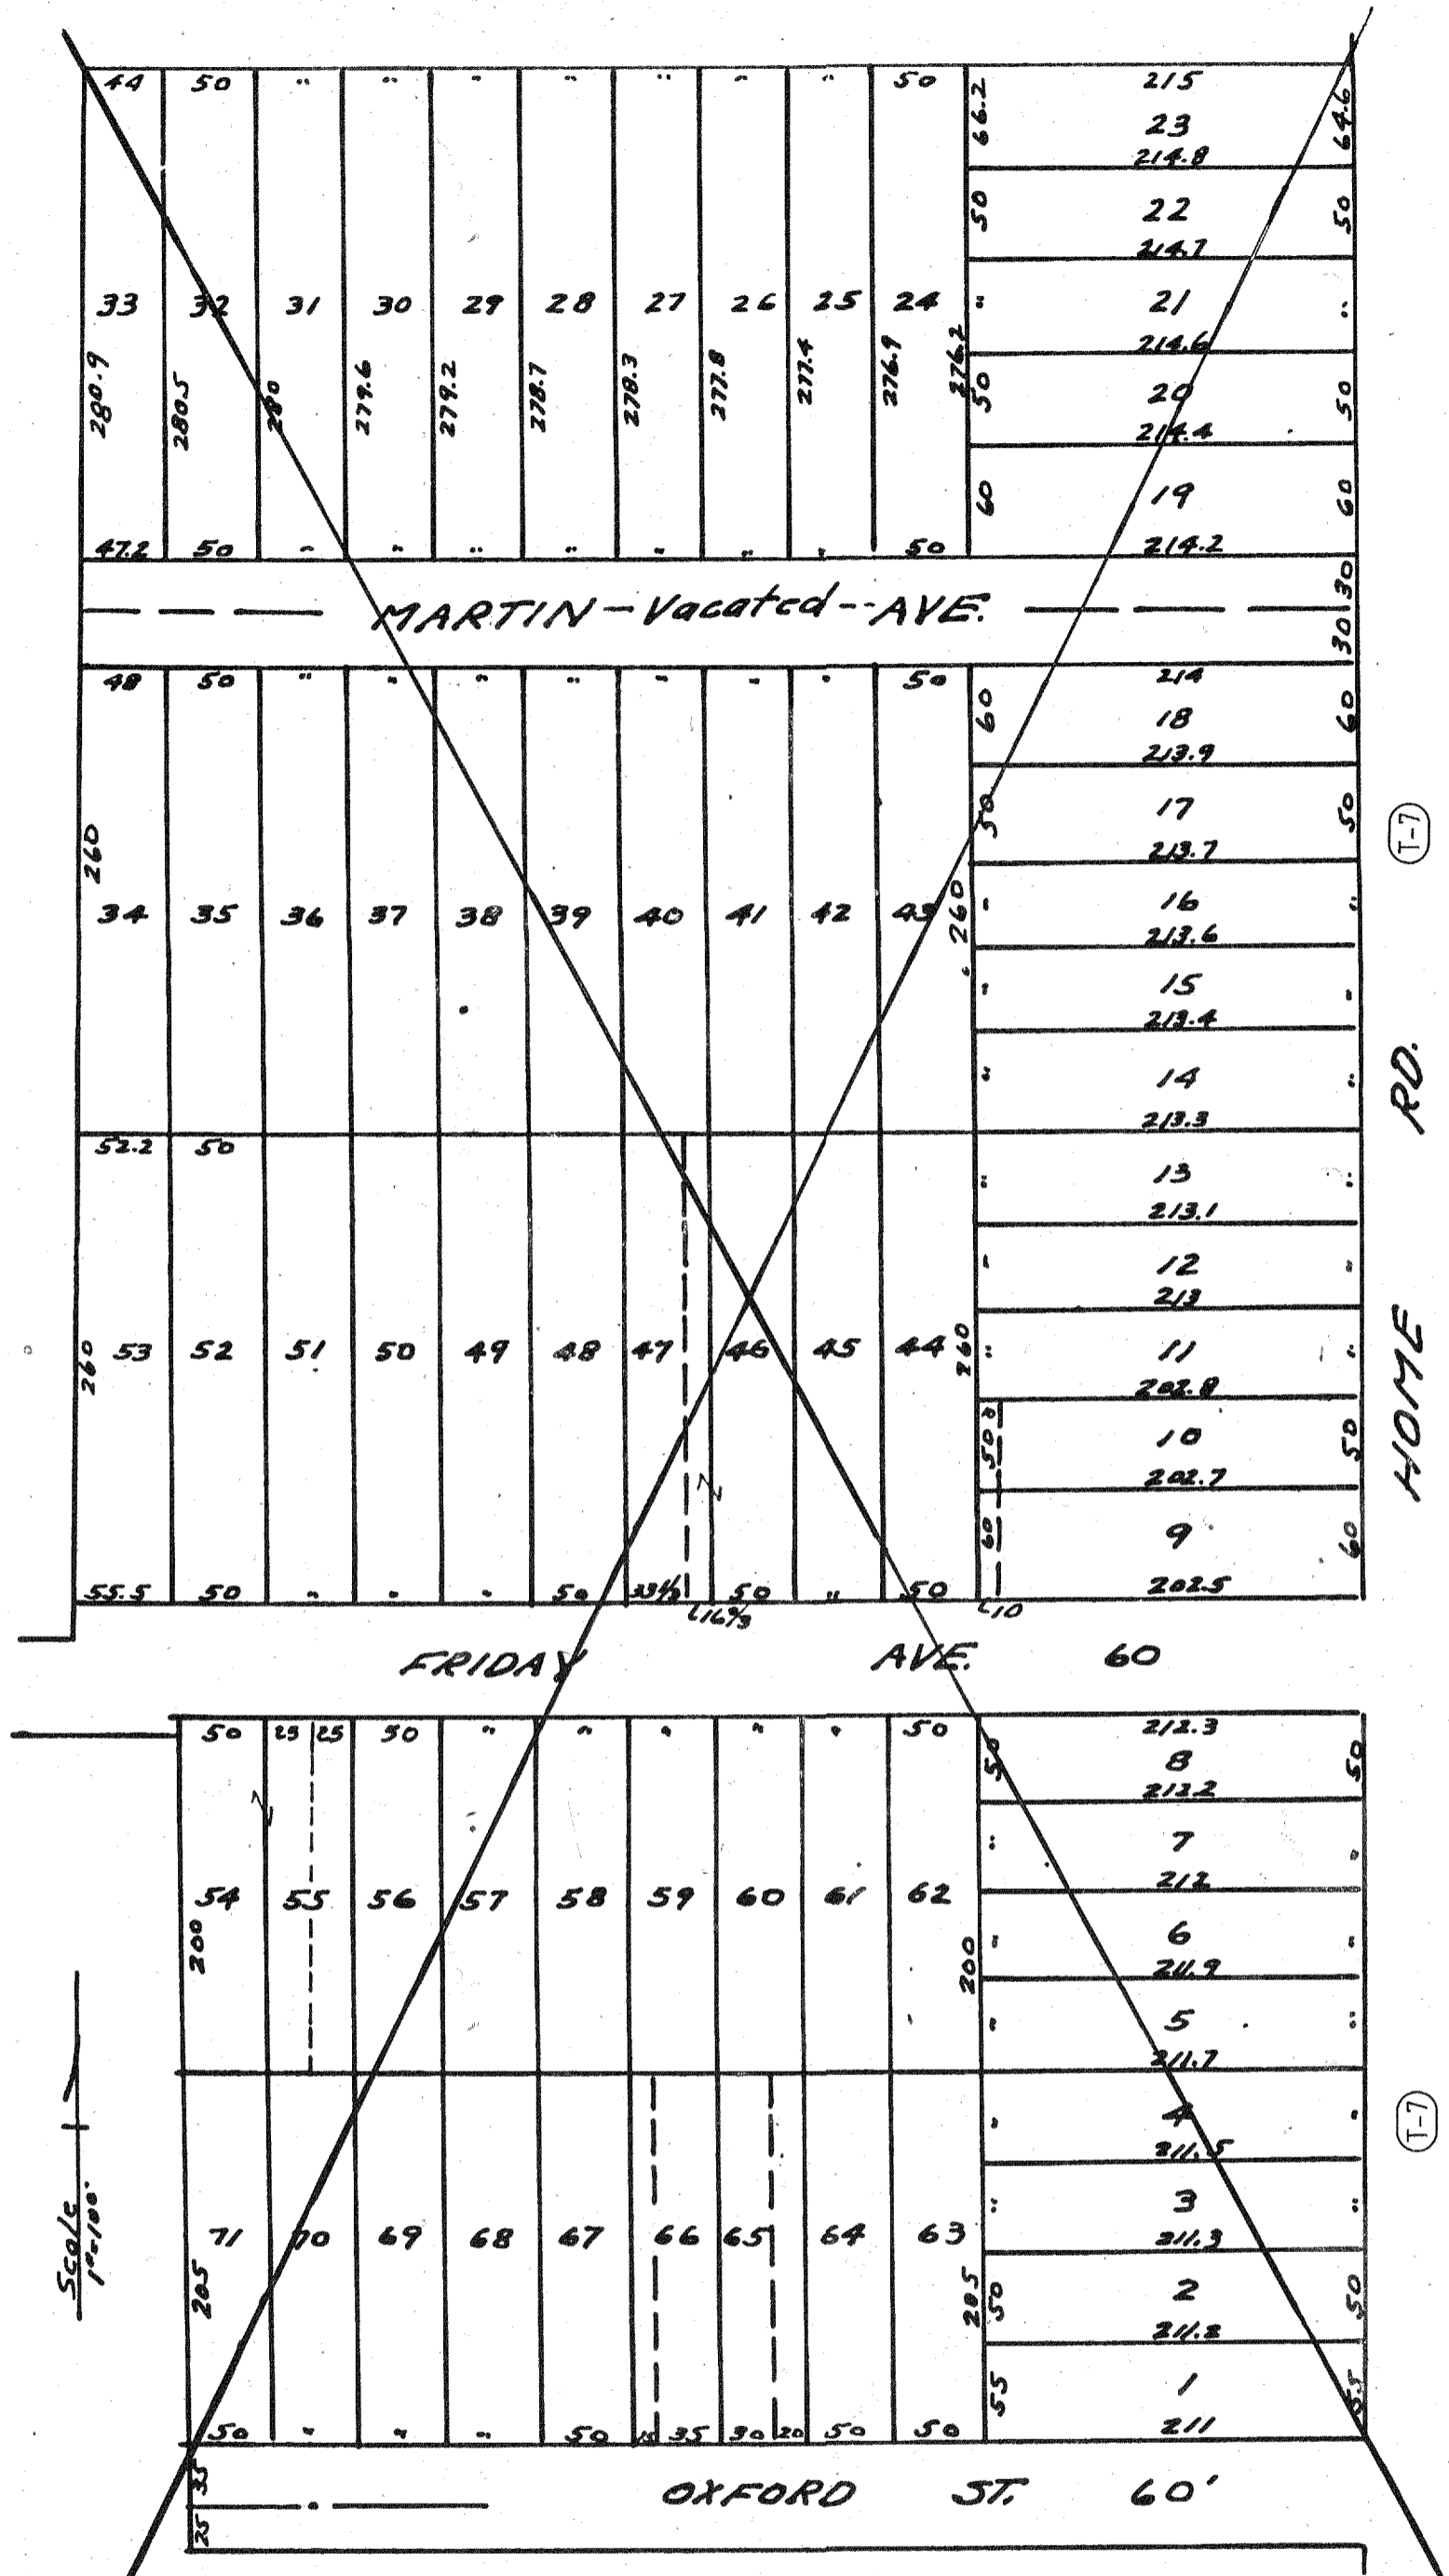

MANFIELD GALION RD.

COLONIAL HILLS ALLOT.

SW. 1/4, Sec. 22, R. 19, T. 21, Springfield Twp.

See Vol. 17, P. 50 Plat records

NOW IN CITY OF ONTARIO

BUENA VISTA HEIGHTS  
 Pt. NE. 1/4, Sec. 24, Springfield Twp.  
 For details see Vol. 12, P. 10, Recorder's Plats.  
 NOW IN CITY OF ONTARIO.

(41-42)

Manfield Galion Rd SR 30-50.

(51-42)

WONDER GARDEN  
 NW. 1/4, Sec. 20, Twp. 21, R. 19  
 For details see Vol. 16, P. 39 Plat records.