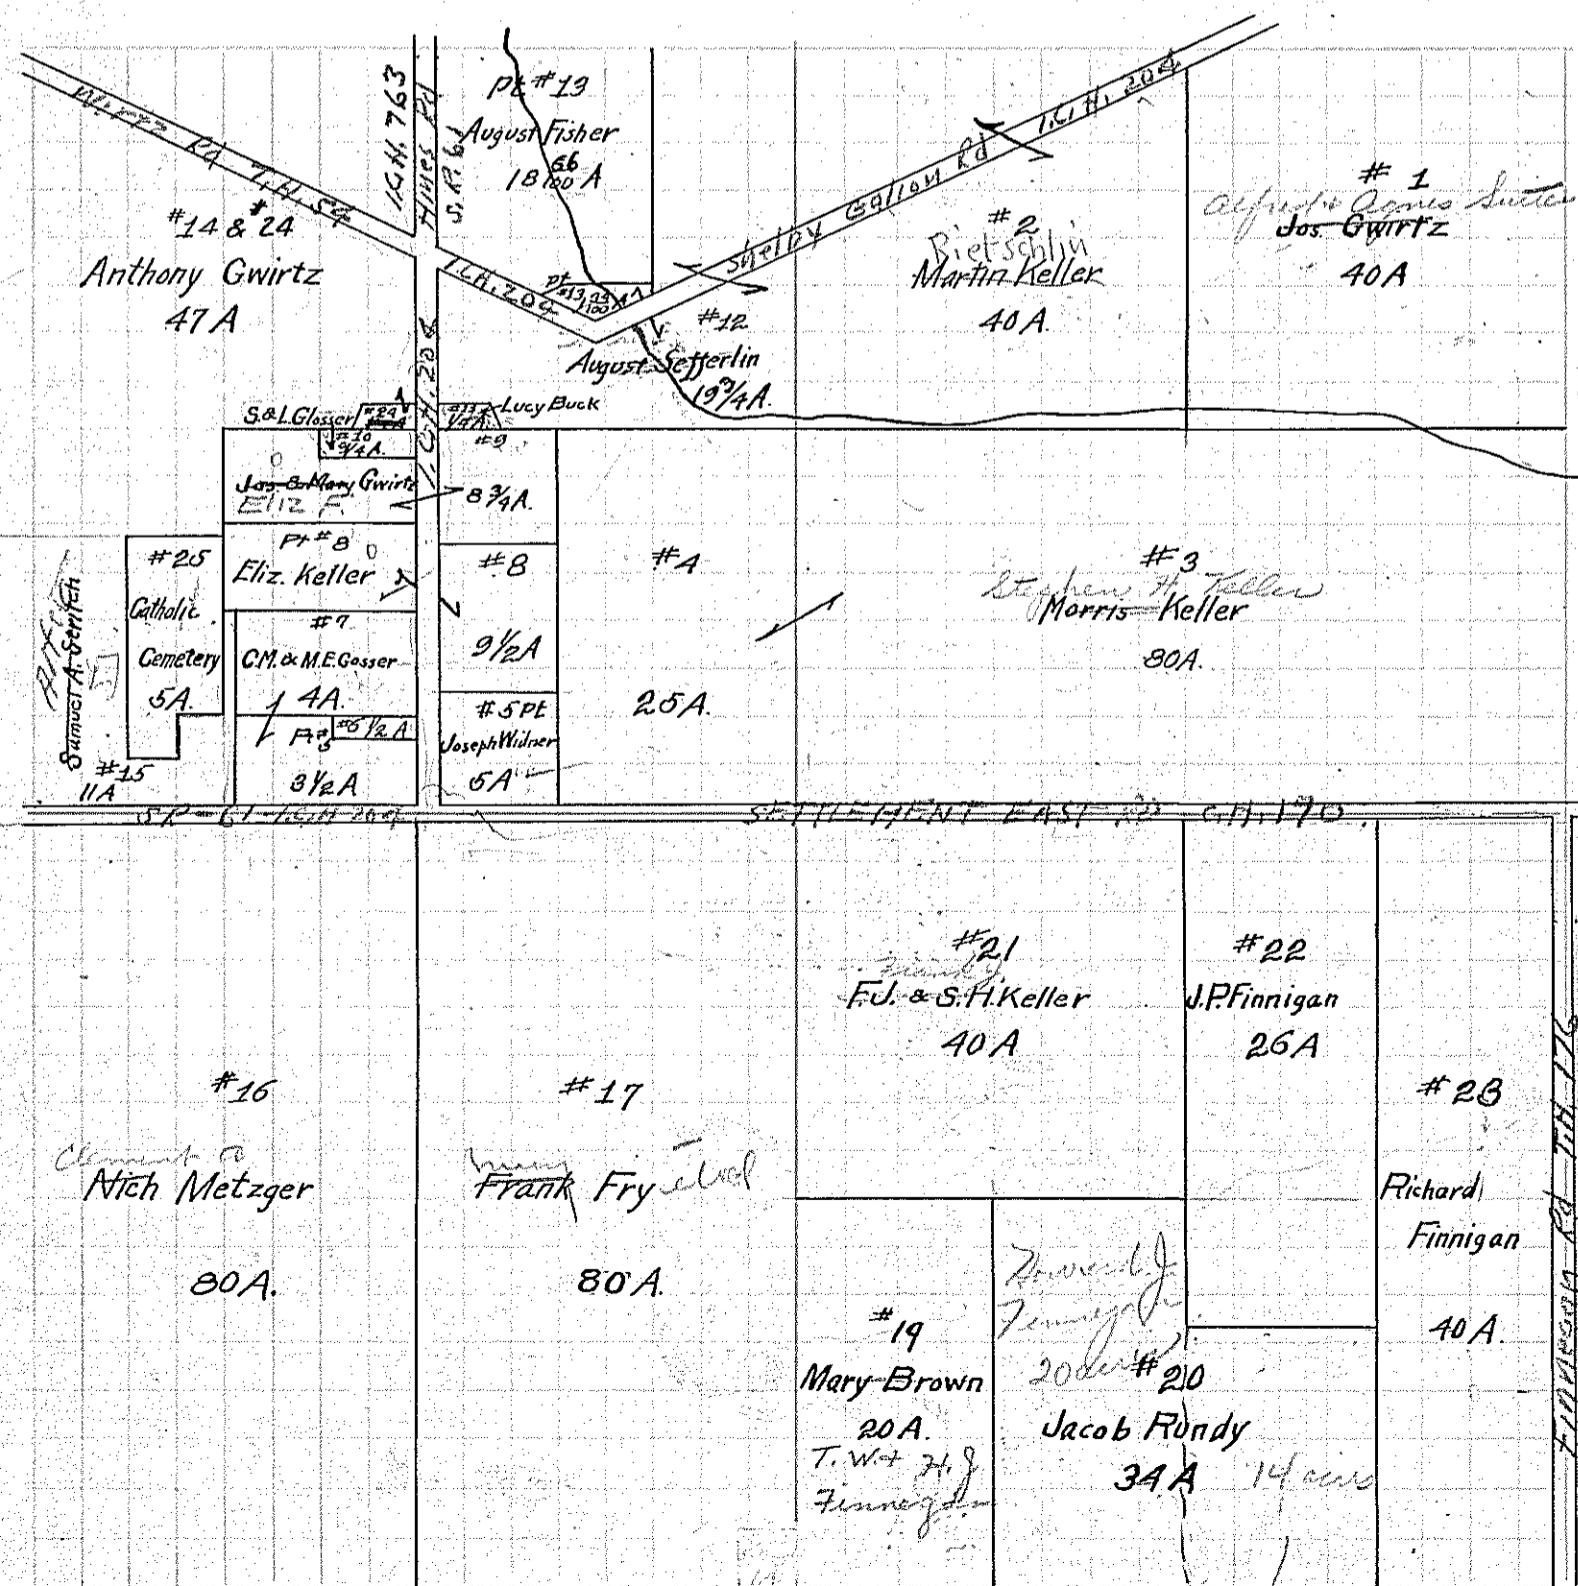

SCALE—Forty Rods to an Inch

- IN WHOSE NAME PROPERTY ASSESSED
- ✓ Moser John Edward W.
 - ✓ Heiland John etal
 - ✓ Mast Rosa H. etal Fry Mary J.
 - ✓ Scheff Jacob
 - ✓ Gasser Joseph W. + Wm. J.
 - ✓ Heiland Mary O.
 - ✓ Heiland Mary O.
 - ✓ Gasser Joseph W. + Wm. J.
 - ✓ Gwartz Joseph
 - ✓ Finnigan Richard Joseph H.
 - ✓ Finnigan Richard Joseph H.
 - ✓ Fry Frank
 - ✓ Young Elizabeth
 - ✓ Stine Jos.
 - ✓ Gasser John Edward W.

SCALE—Forty Rods to an Inch

- ✓ Sutter Alfred A. & Agnes T.
- ✓ Gwartz Joseph
- ✓ Keller Martin
- ✓ Keller Morris Stephen H.
- ✓ Keller Morris Stephen H.
- ✓ Widmer Joseph
- ✓ Gasser Charles M. + Minnie B.
- ✓ Keller Eliz.
- ✓ Gwartz Joseph + Mary A.
- ✓ Gasser Stephen + Lillian
- ✓ Buck Lucy
- ✓ Sefferlin August
- ✓ Sefferlin August
- ✓ Fisher August
- ✓ Gwartz Anthony
- ✓ Stitch Samuel A. Bishop of Toledo Diocese
- ✓ Metzger Nicholas Clement G.
- ✓ Frank Frank
- ✓ Brown Mary
- ✓ Rundy Jacob
- ✓ Keller Frank J. + Stephen H.
- ✓ Finnigan John P.
- ✓ Finnigan Richard Joseph H.