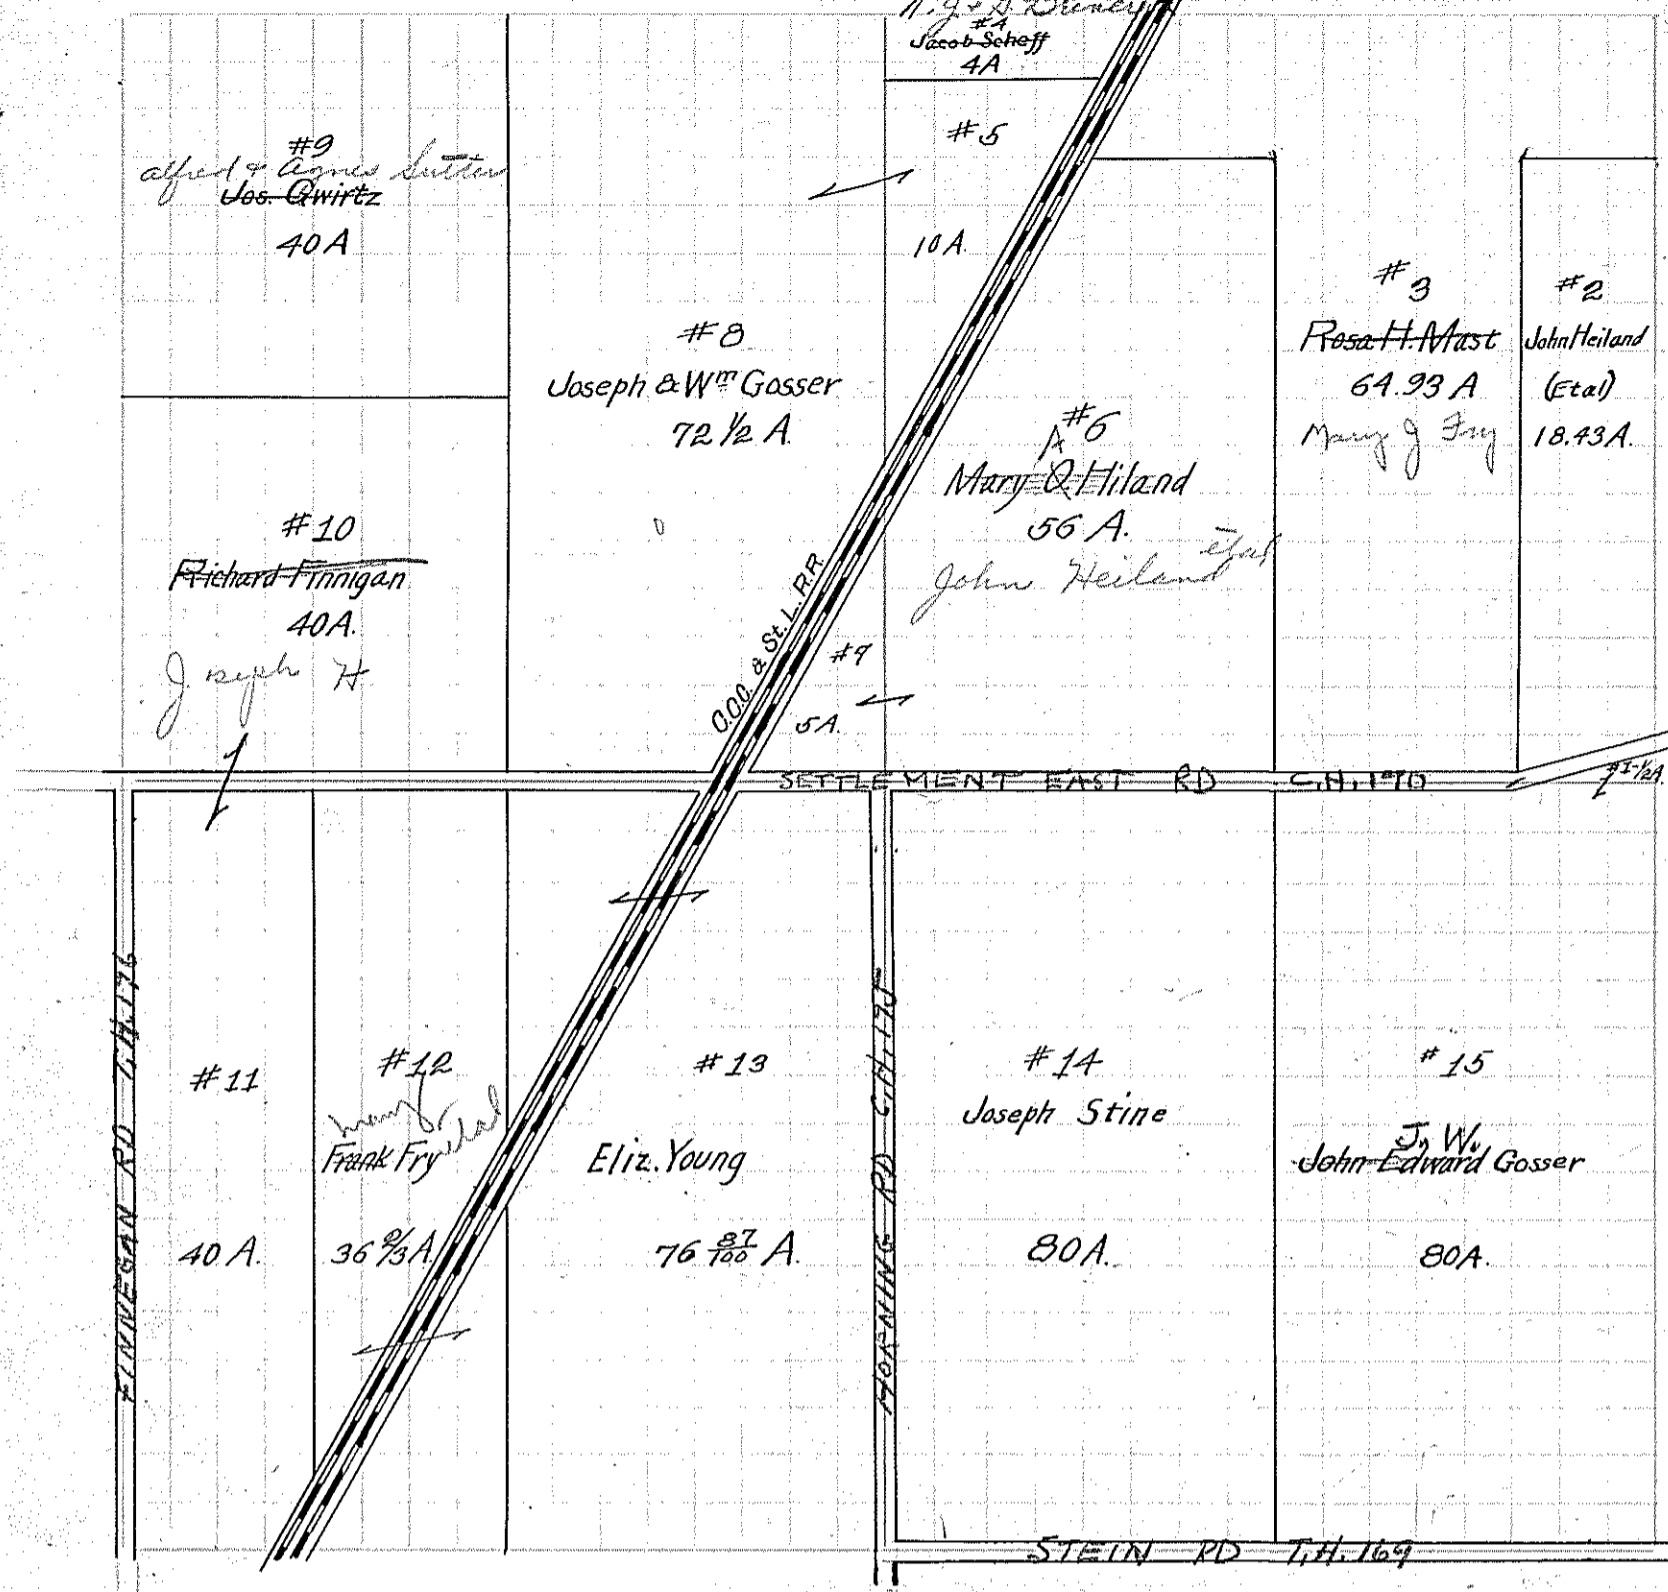

SCALE—Forty Rods to an Inch

- IN WHOSE NAME PROPERTY ASSESSED
- ✓ Moser John Edward W.
 - ✓ Heiland John etal
 - ✓ Mast Rosa H. etal Fry Mary J.
 - ✓ Scheff Jacob
 - ✓ Gasser Joseph W. + Wm. J.
 - ✓ Heiland Mary O.
 - ✓ Heiland Mary O.
 - ✓ Gasser Joseph W. + Wm. J.
 - ✓ Gwartz Joseph
 - ✓ Finnigan Richard Joseph H.
 - ✓ Finnigan Richard Joseph H.
 - ✓ Fry Frank
 - ✓ Young Elizabeth
 - ✓ Stine Jos.
 - ✓ Gasser John Edward W.

SCALE—Forty Rods to an Inch

- ✓ Sutter Alfred A. & Agnes T.
- ✓ Gwartz Joseph
- ✓ Keller Martin
- ✓ Keller Morris Stephen H.
- ✓ Keller Morris Stephen H.
- ✓ Widmer Joseph
- ✓ Gasser Charles M. + Minnie B.
- ✓ Keller Eliz.
- ✓ Gwartz Joseph + Mary A.
- ✓ Gasser Stephen + Lillian
- ✓ Buck Lucy
- ✓ Sefferlin August
- ✓ Sefferlin August
- ✓ Fisher August
- ✓ Gwartz Anthony
- ✓ Stitch Samuel A. Bishop of Toledo Diocese
- ✓ Metzger Nicholas Clement G.
- ✓ Frank Frank
- ✓ Brown Mary
- ✓ Rundy Jacob
- ✓ Keller Frank J. + Stephen H.
- ✓ Finnigan John P.
- ✓ Finnigan Richard Joseph H.