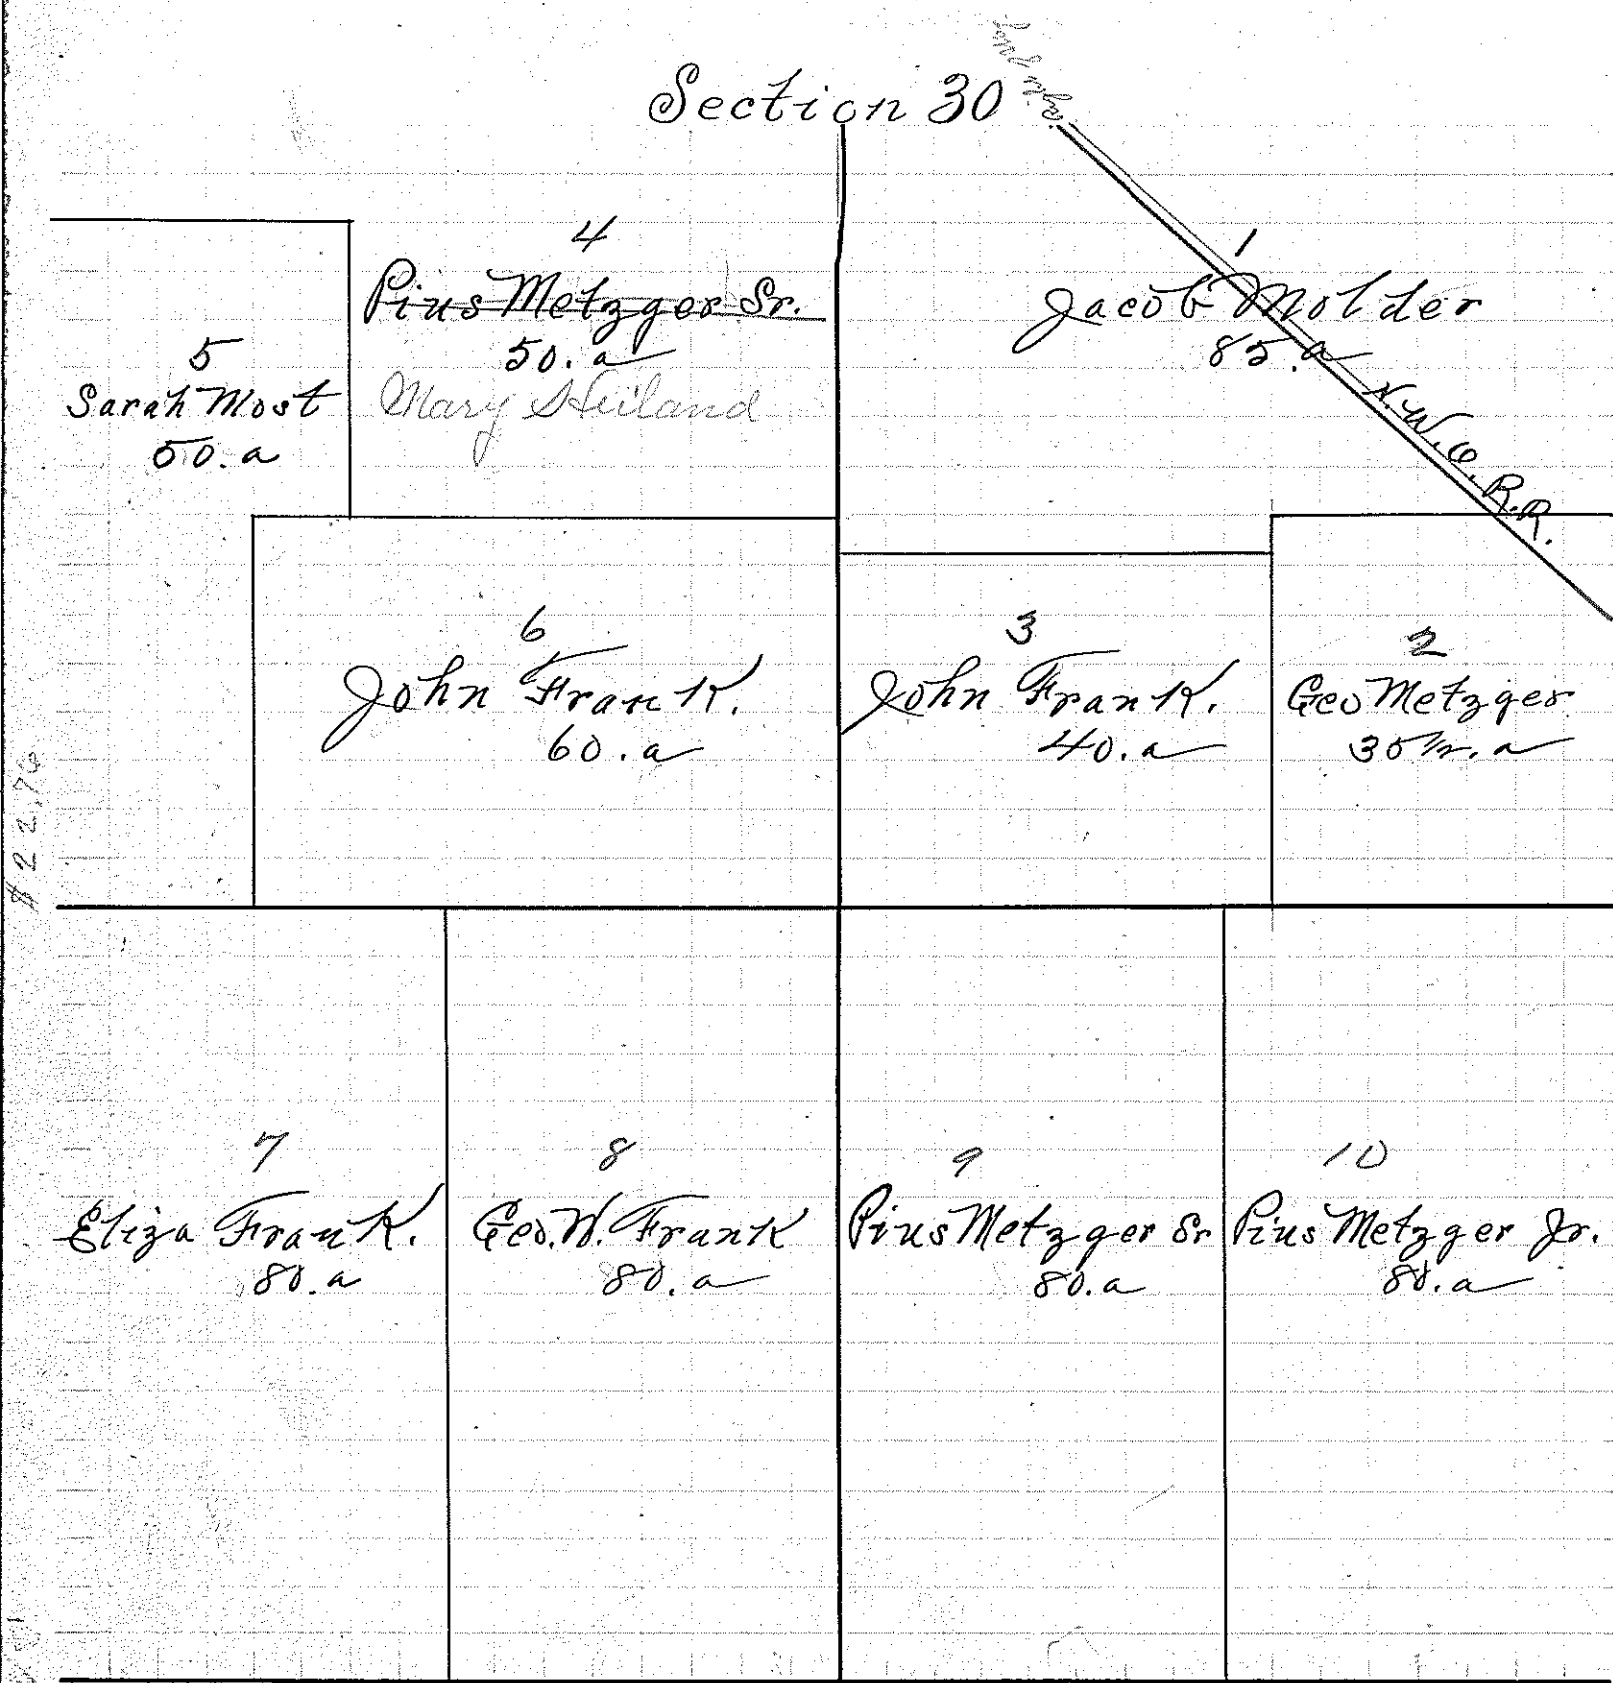

Section No. 29 T₂₂R₁₉

SCALE: Forty Feet to an Inch or Ten Feet to One-Quarter Inch.

Assessment of Real

IN WHOSE NAME ASSESSED.
Baity W.D. Same Same
Hawk John Same Same
Klinkel Geo. Klinkel Gerhart
Metzger Pius Sr.
Setterfield W.C. Smaltz W.C. Smaltz John
Tucker J.W. Tucker J.W.C.