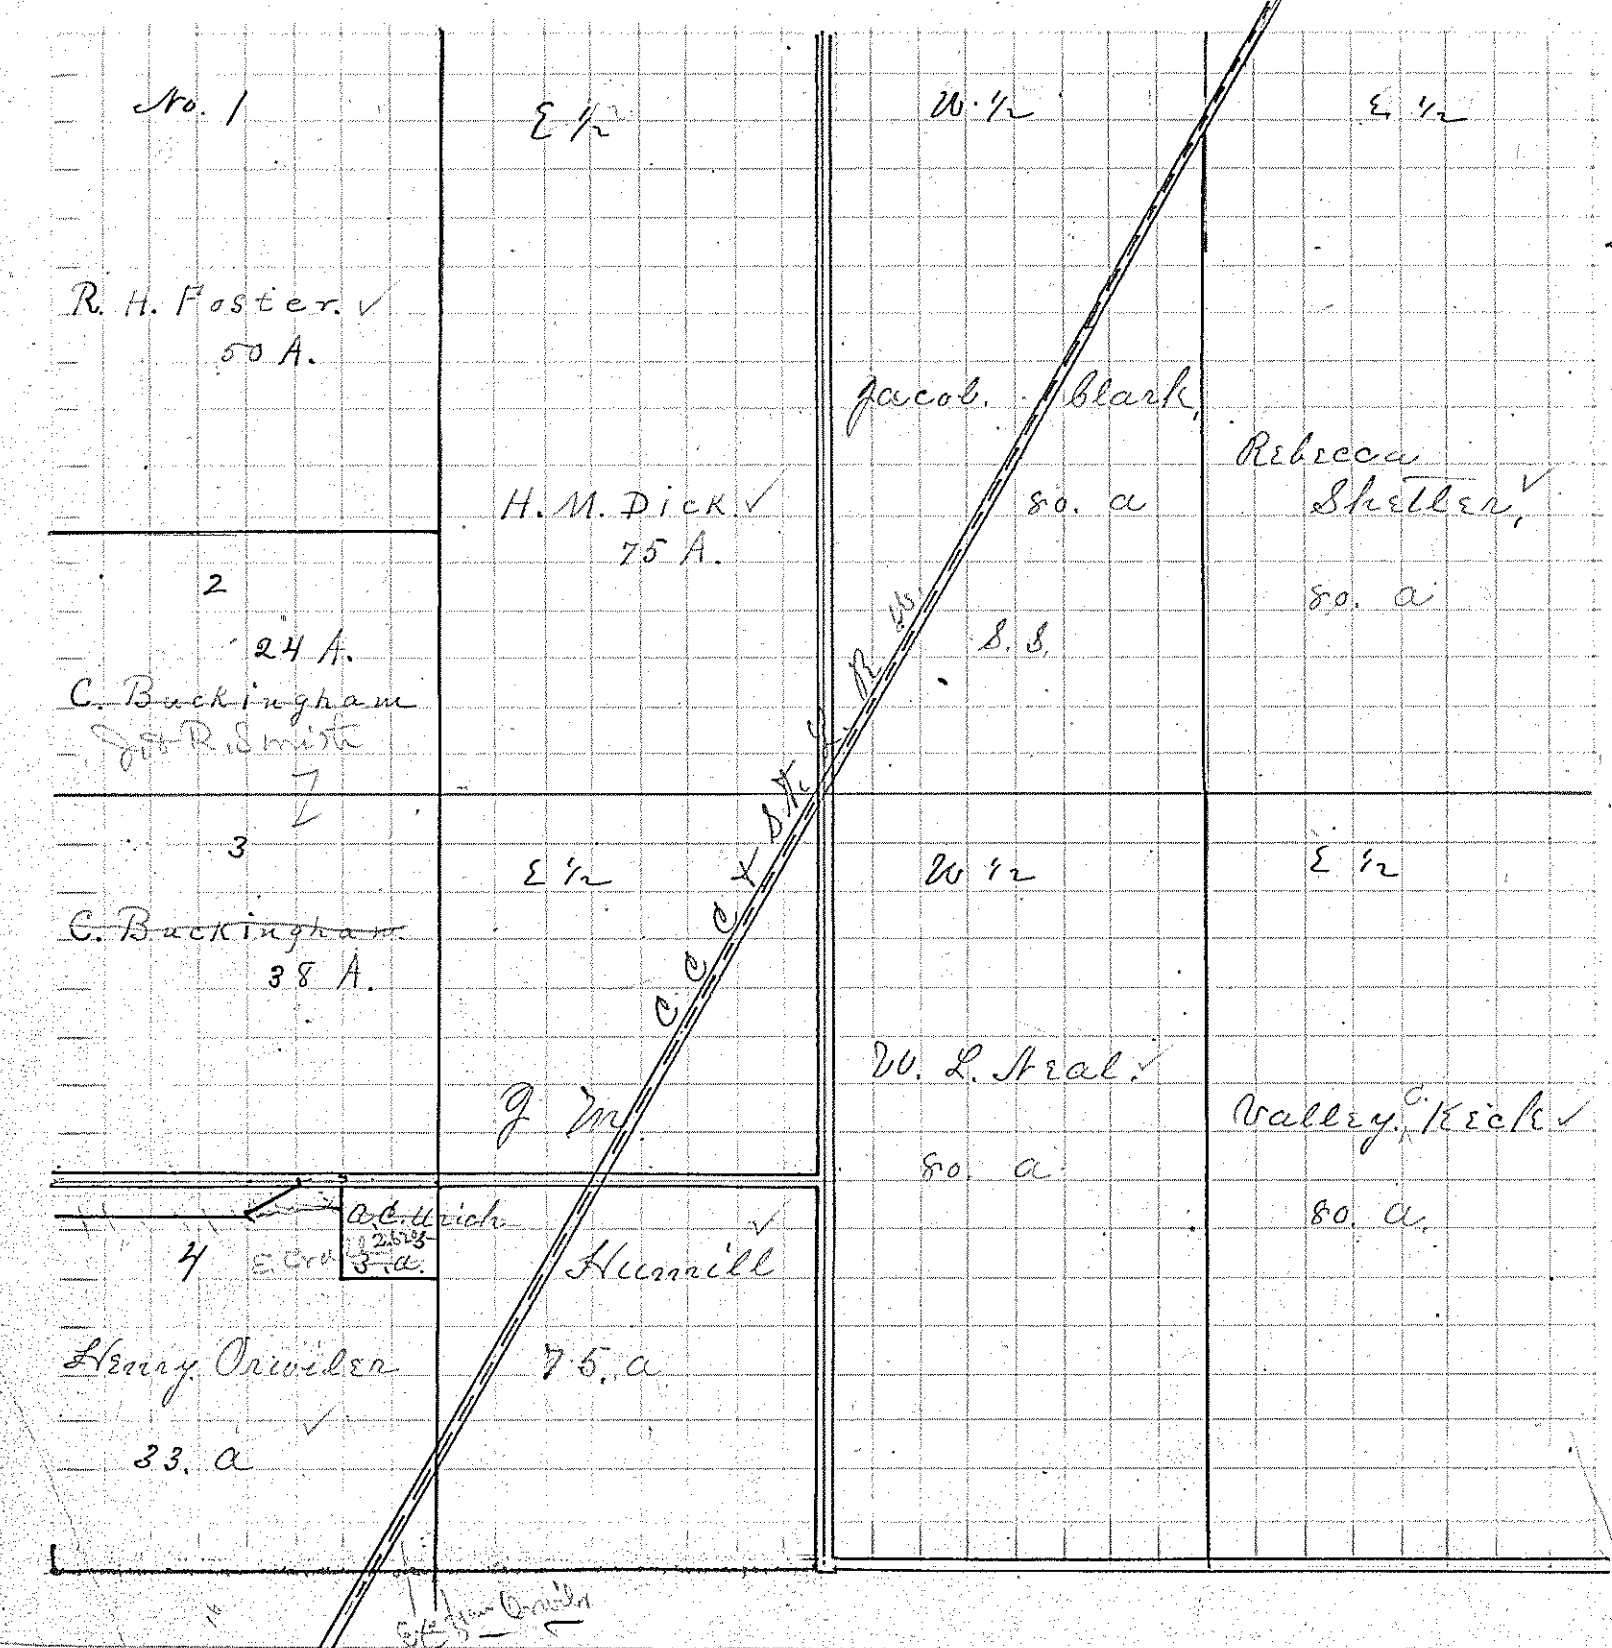

Section No. 18 of T. 22. N. 19.

Henry P. Metz 80 in NE

- IN WHOSE NAME ASSESSED.
- Champion Elvira
 - Same
 - Fletcher Jacob,
 - Roster R. P.
 - Livespire Isaac
 - Trickey Harrison
 - Roberts, R & O
 - Same
 - Roberts Richard
 - Same
 - Rogers A. J.
 - Rogers, Gehial
 - Schill Anthony
 - Shetter Rebecca
 - Oakland Cemetery
 - Catholic Church
 - Buckingham C.
 - Buckingham B.
 - Dick, H. M.
 - Foster R. H.
 - Hummill J. M.
 - Keck Valley
 - Neal W. L.
 - Orville Henry
 - Shetter Rebecca
 - Whrick A. C.