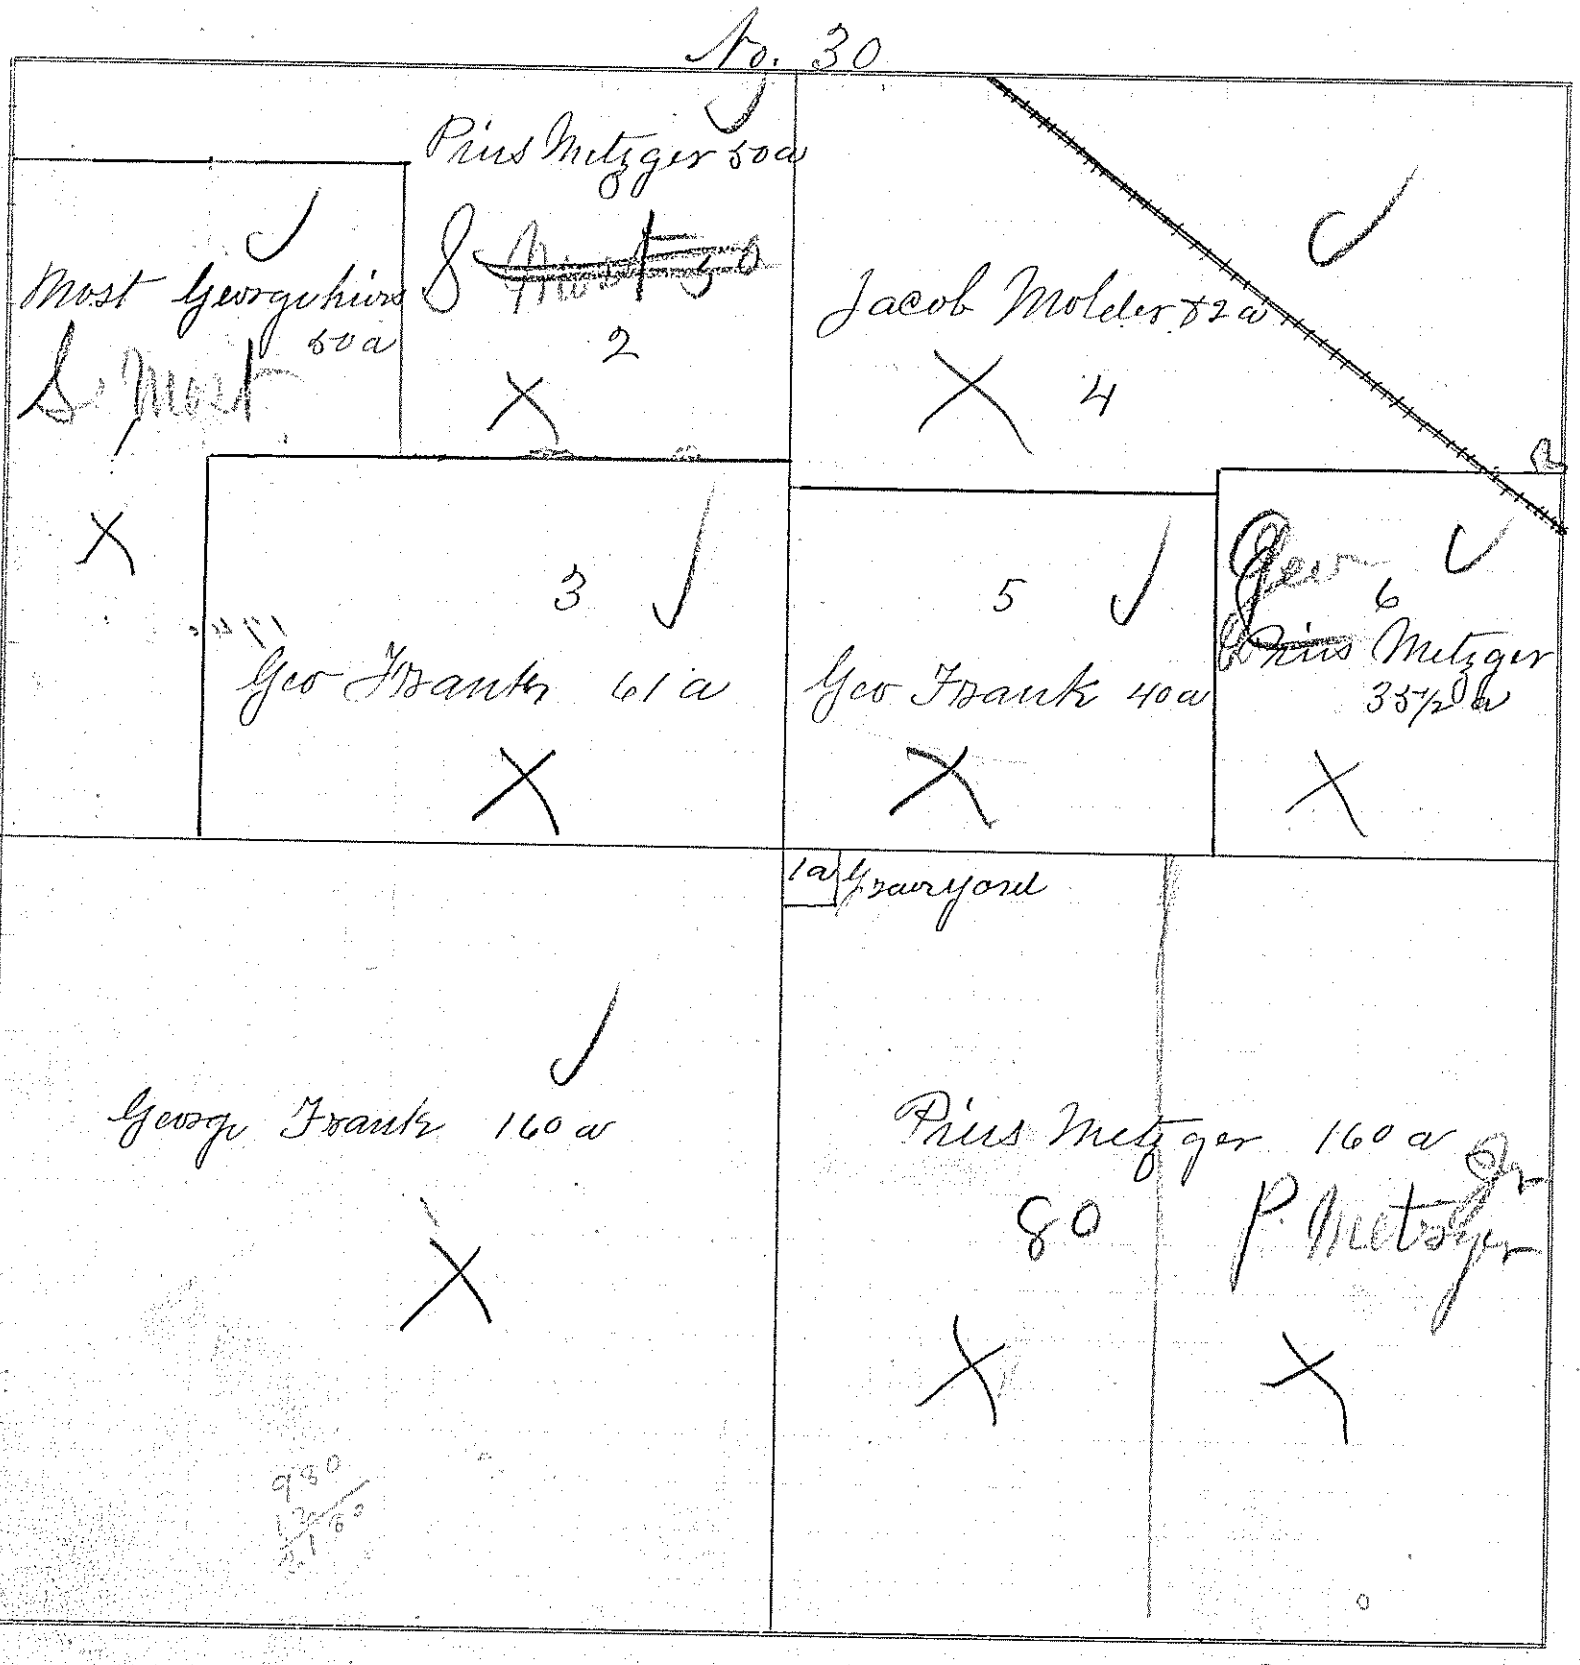

IN WHOSE NAME ASSESSED.

- ✓ Bailey W D
- ✓ Bowman Peter
- ✓ Bailey W D
- ✓ Molder Jacob Ducker
- ✓ Metzger Pius
- ✓ Hawk John
- ✓ Same
- ✓ Same
- ✓ Kerr Jesu
- ✓ Same
- ✓ Klinkle George
- ✓ Joy John
- ✓ Taylor Benjamin
- ✓ Smatty Valentine

- ✓ Frank George
- ✓ Same
- ✓ Same
- ✓ Molder Jacob
- ✓ Metzger Pius
- ✓ Same
- ✓ Same
- ✓ Most George(his)

George Latham
Grover

980
12 1/2
21 1/2