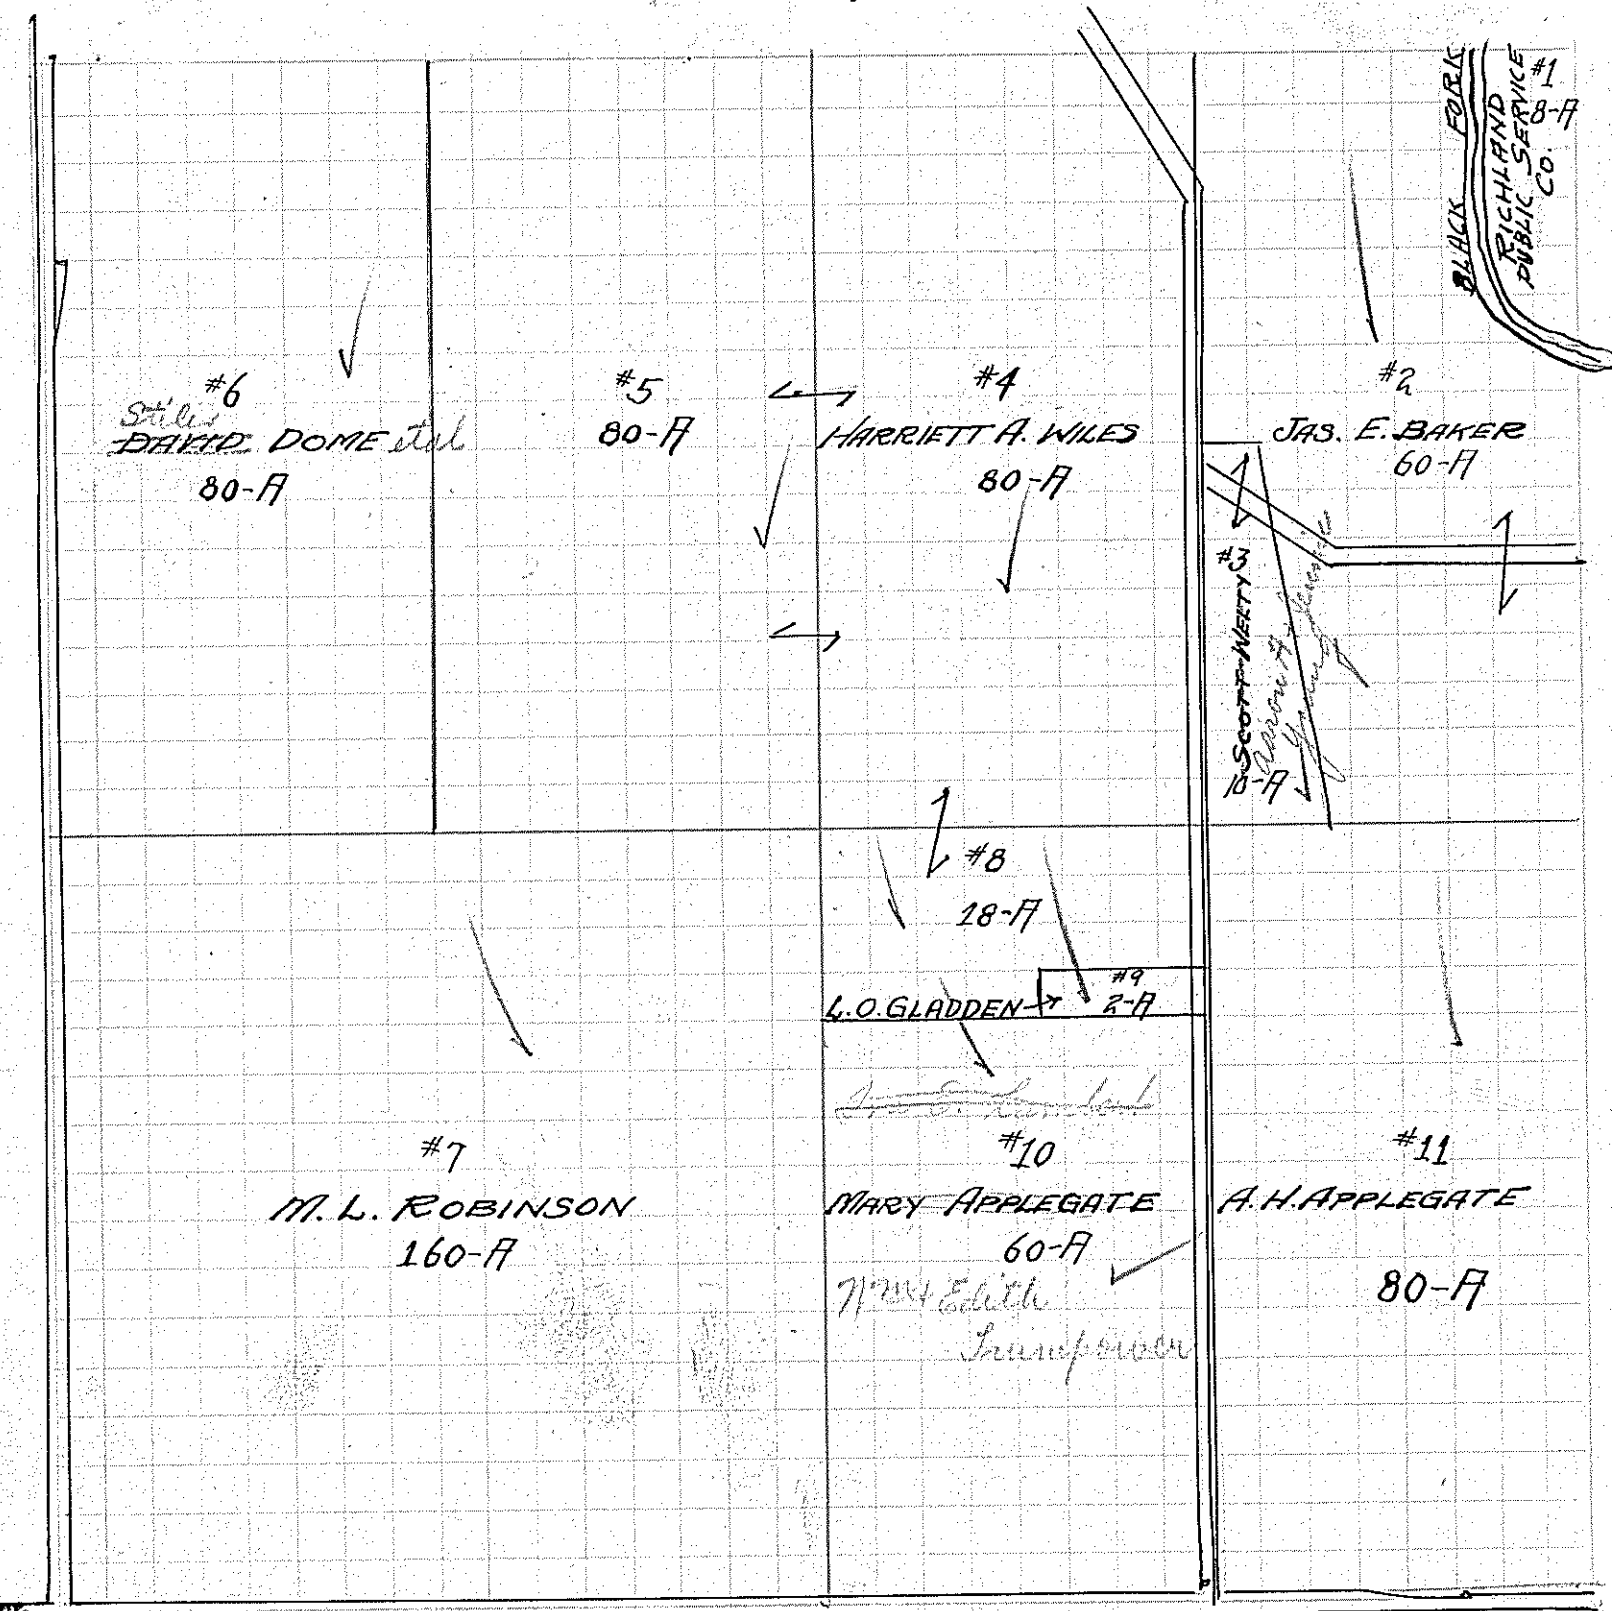

Assessment of Real

Section 13 Township Range 17

SCALE - Forty Rods to an Inch

IN WHOSE NAME PROPERTY ASSESSED

Applegate A. H.
 Baughman Sidney H.
 Byers Crawford
 Chew Susan
 Coulter Susie J.
 Same
 Fox E. O.
 Gorham Samuel
 Same
 Homer Barnett

Section 14 Township Range 17

SCALE - Forty Rods to an Inch

Applegate A. H.
 Applegate Mary
 Baker Jas E.
 Dome David
 Gladden L. O.
 Robinson M. L.
 Welty Scott
 Wiles Harriet A.
 Same
 Same