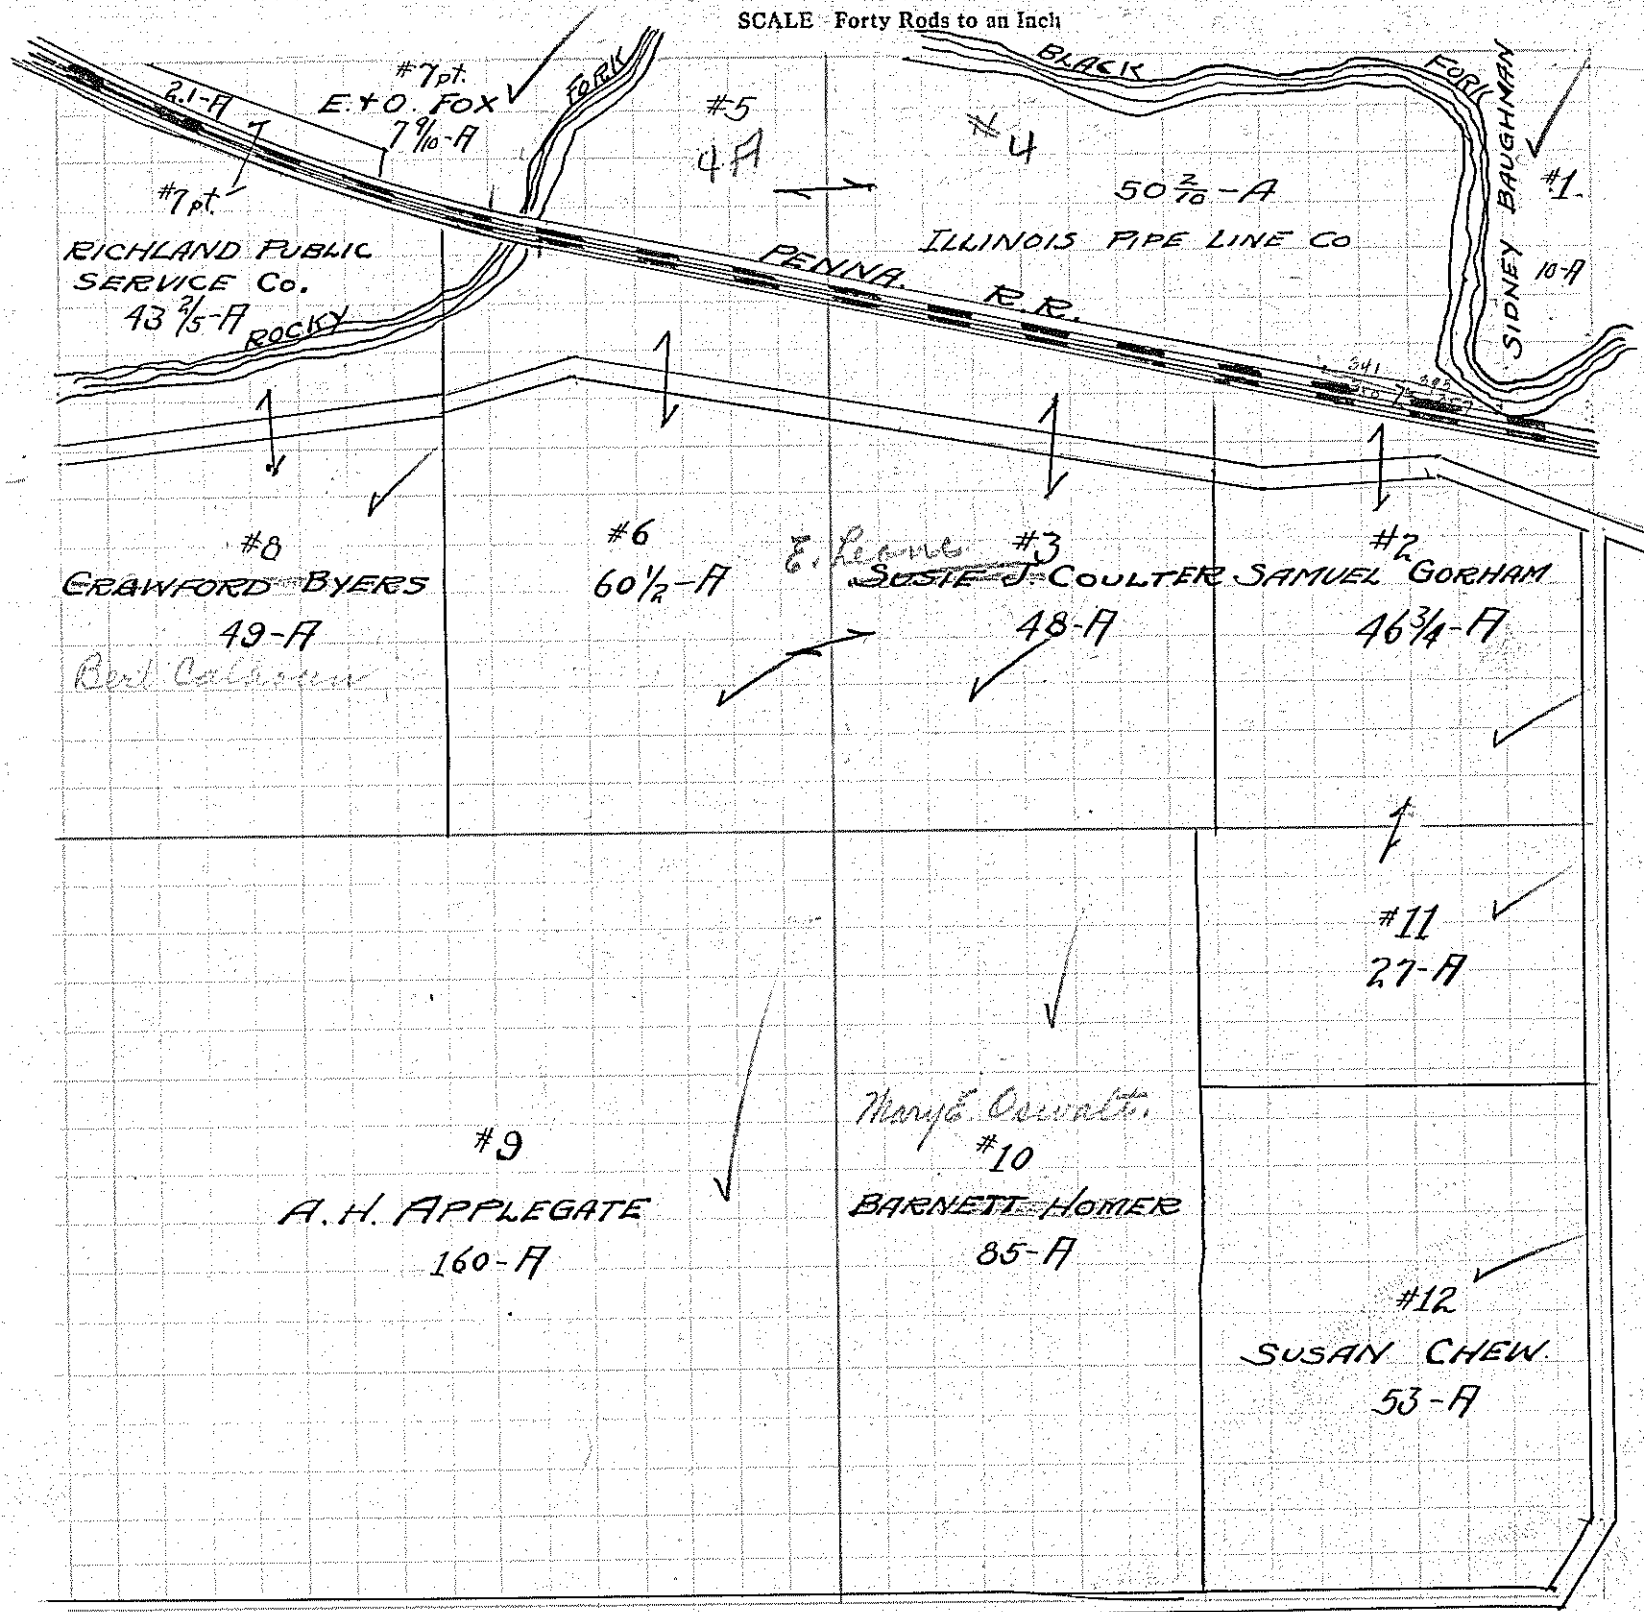

Assessment of Real

Section 13 Township Range 17

SCALE - Forty Rods to an Inch

IN WHOSE NAME PROPERTY ASSESSED

Applegate A. H.
 Baughman Sidney H.
 Byers Crawford
 Chew Susan
 Coulter Susie J.
 Same
 Fox E. O.
 Gorham Samuel
 Same
 Homer Barnett

Section 14 Township Range 17

SCALE - Forty Rods to an Inch

Applegate A. H.
 Applegate Mary
 Baker Jas E.
 Dome David
 Gladden L. O.
 Robinson M. L.
 Welty Scott
 Wiles Harriet A.
 Same
 Same