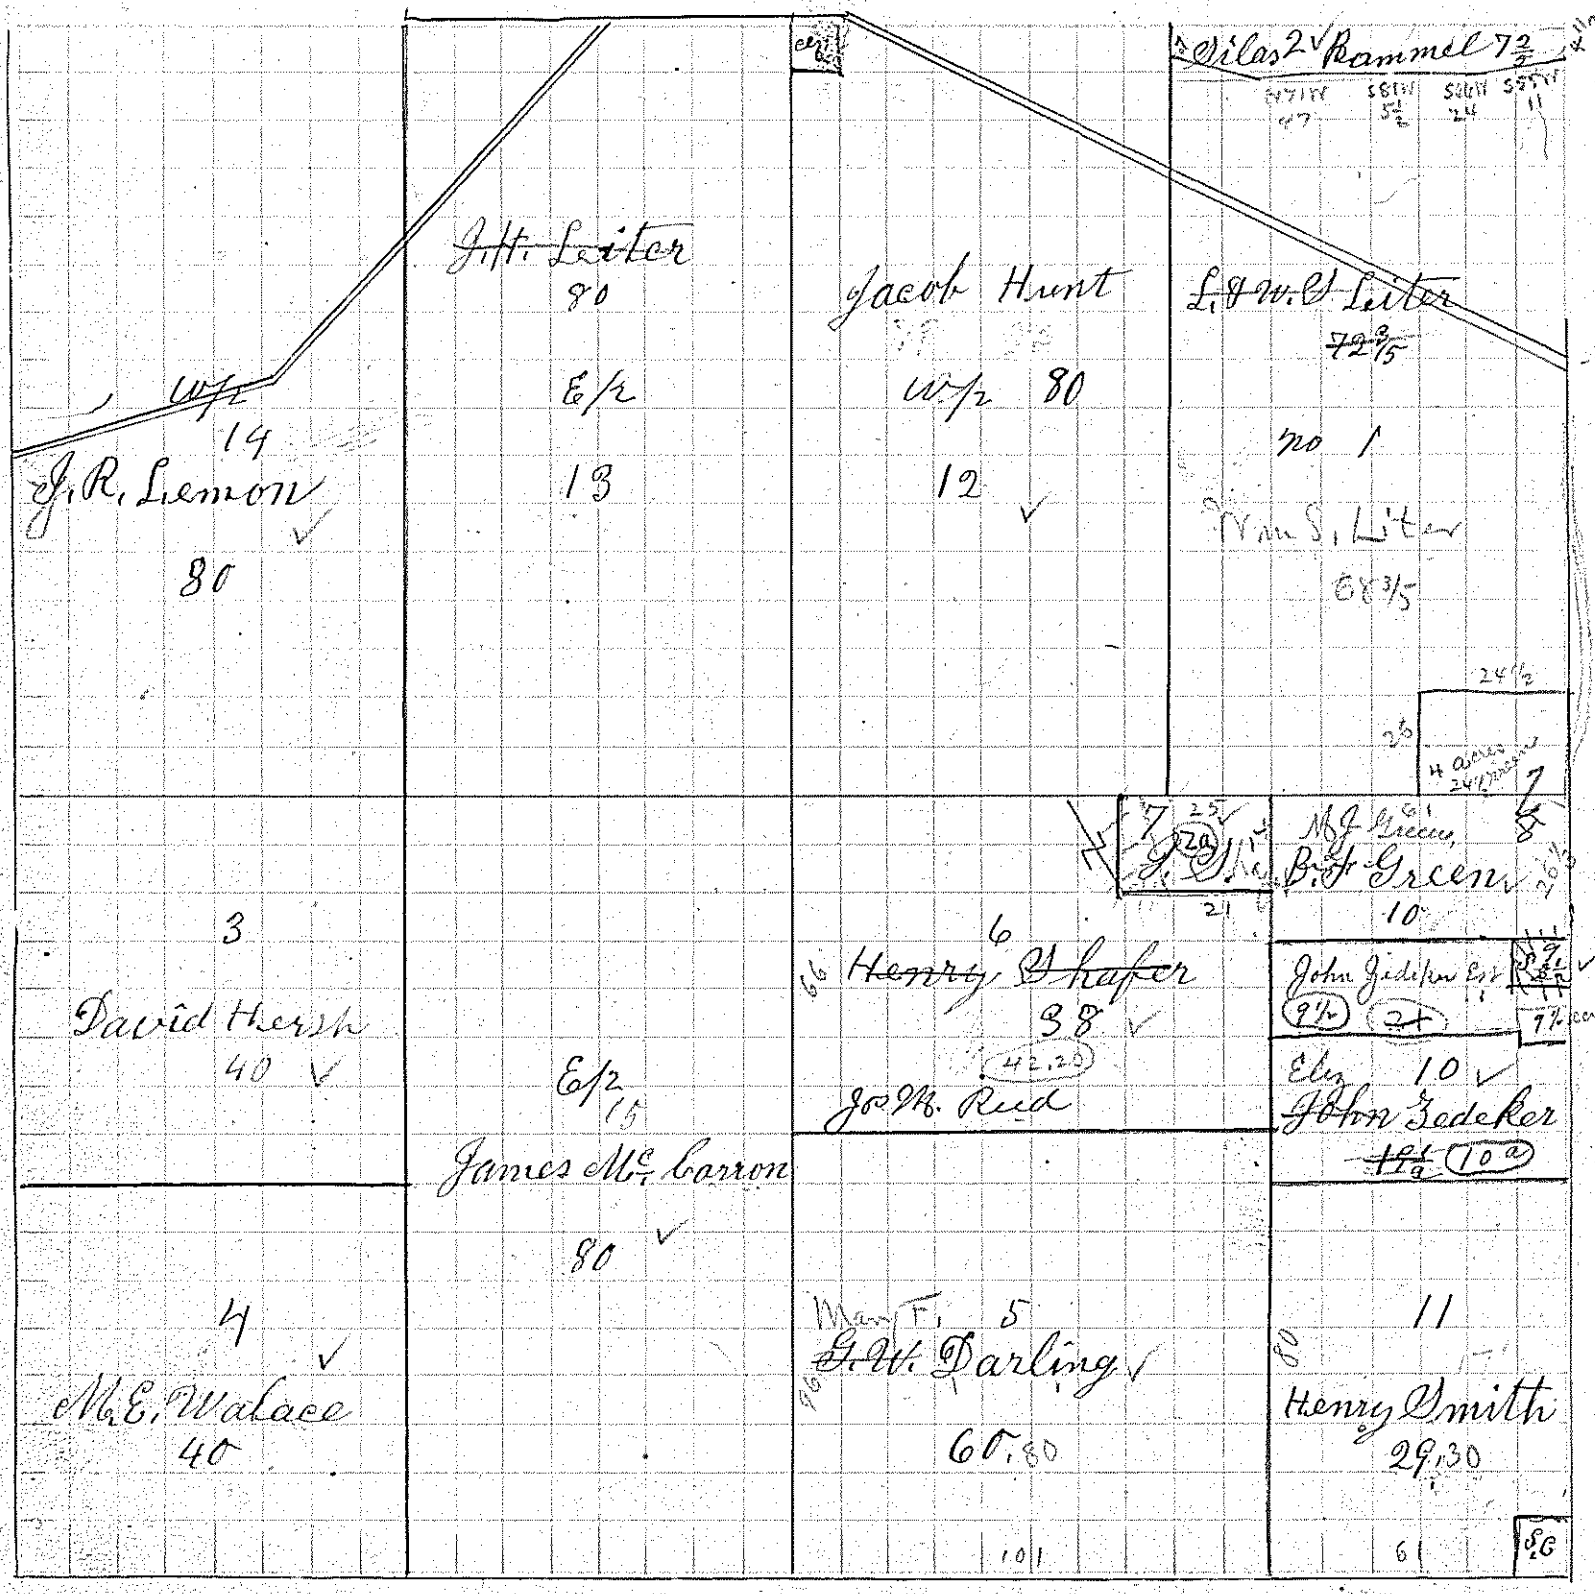

IN WHOSE NAME ASSESSED.

Beasore G.W.
 Culler Geo.
 Culler B.F.
 Graw Geo. Mc
 Gladden Rebecca
 Henry Ann
 Mc Dermot Lydia
 Yates Margaret
 Yates Jos. (Heirs)
 Howers & Culler
 Same
 Welty Christian

Section No. 16.

Owners and Acreage:

- Darling G.W.
- Green B.F.
- Hersh David
- Hunt Jacob
- Leiter L. & W. C.
- Leiter J.H.
- Lemon J.R.
- Mc Carron James
- Rummel J.
- Shafer John
- Shafer Henry
- Smith Henry
- Wallace M.E.
- Zedeker Jno.
- Zedeker Solomon