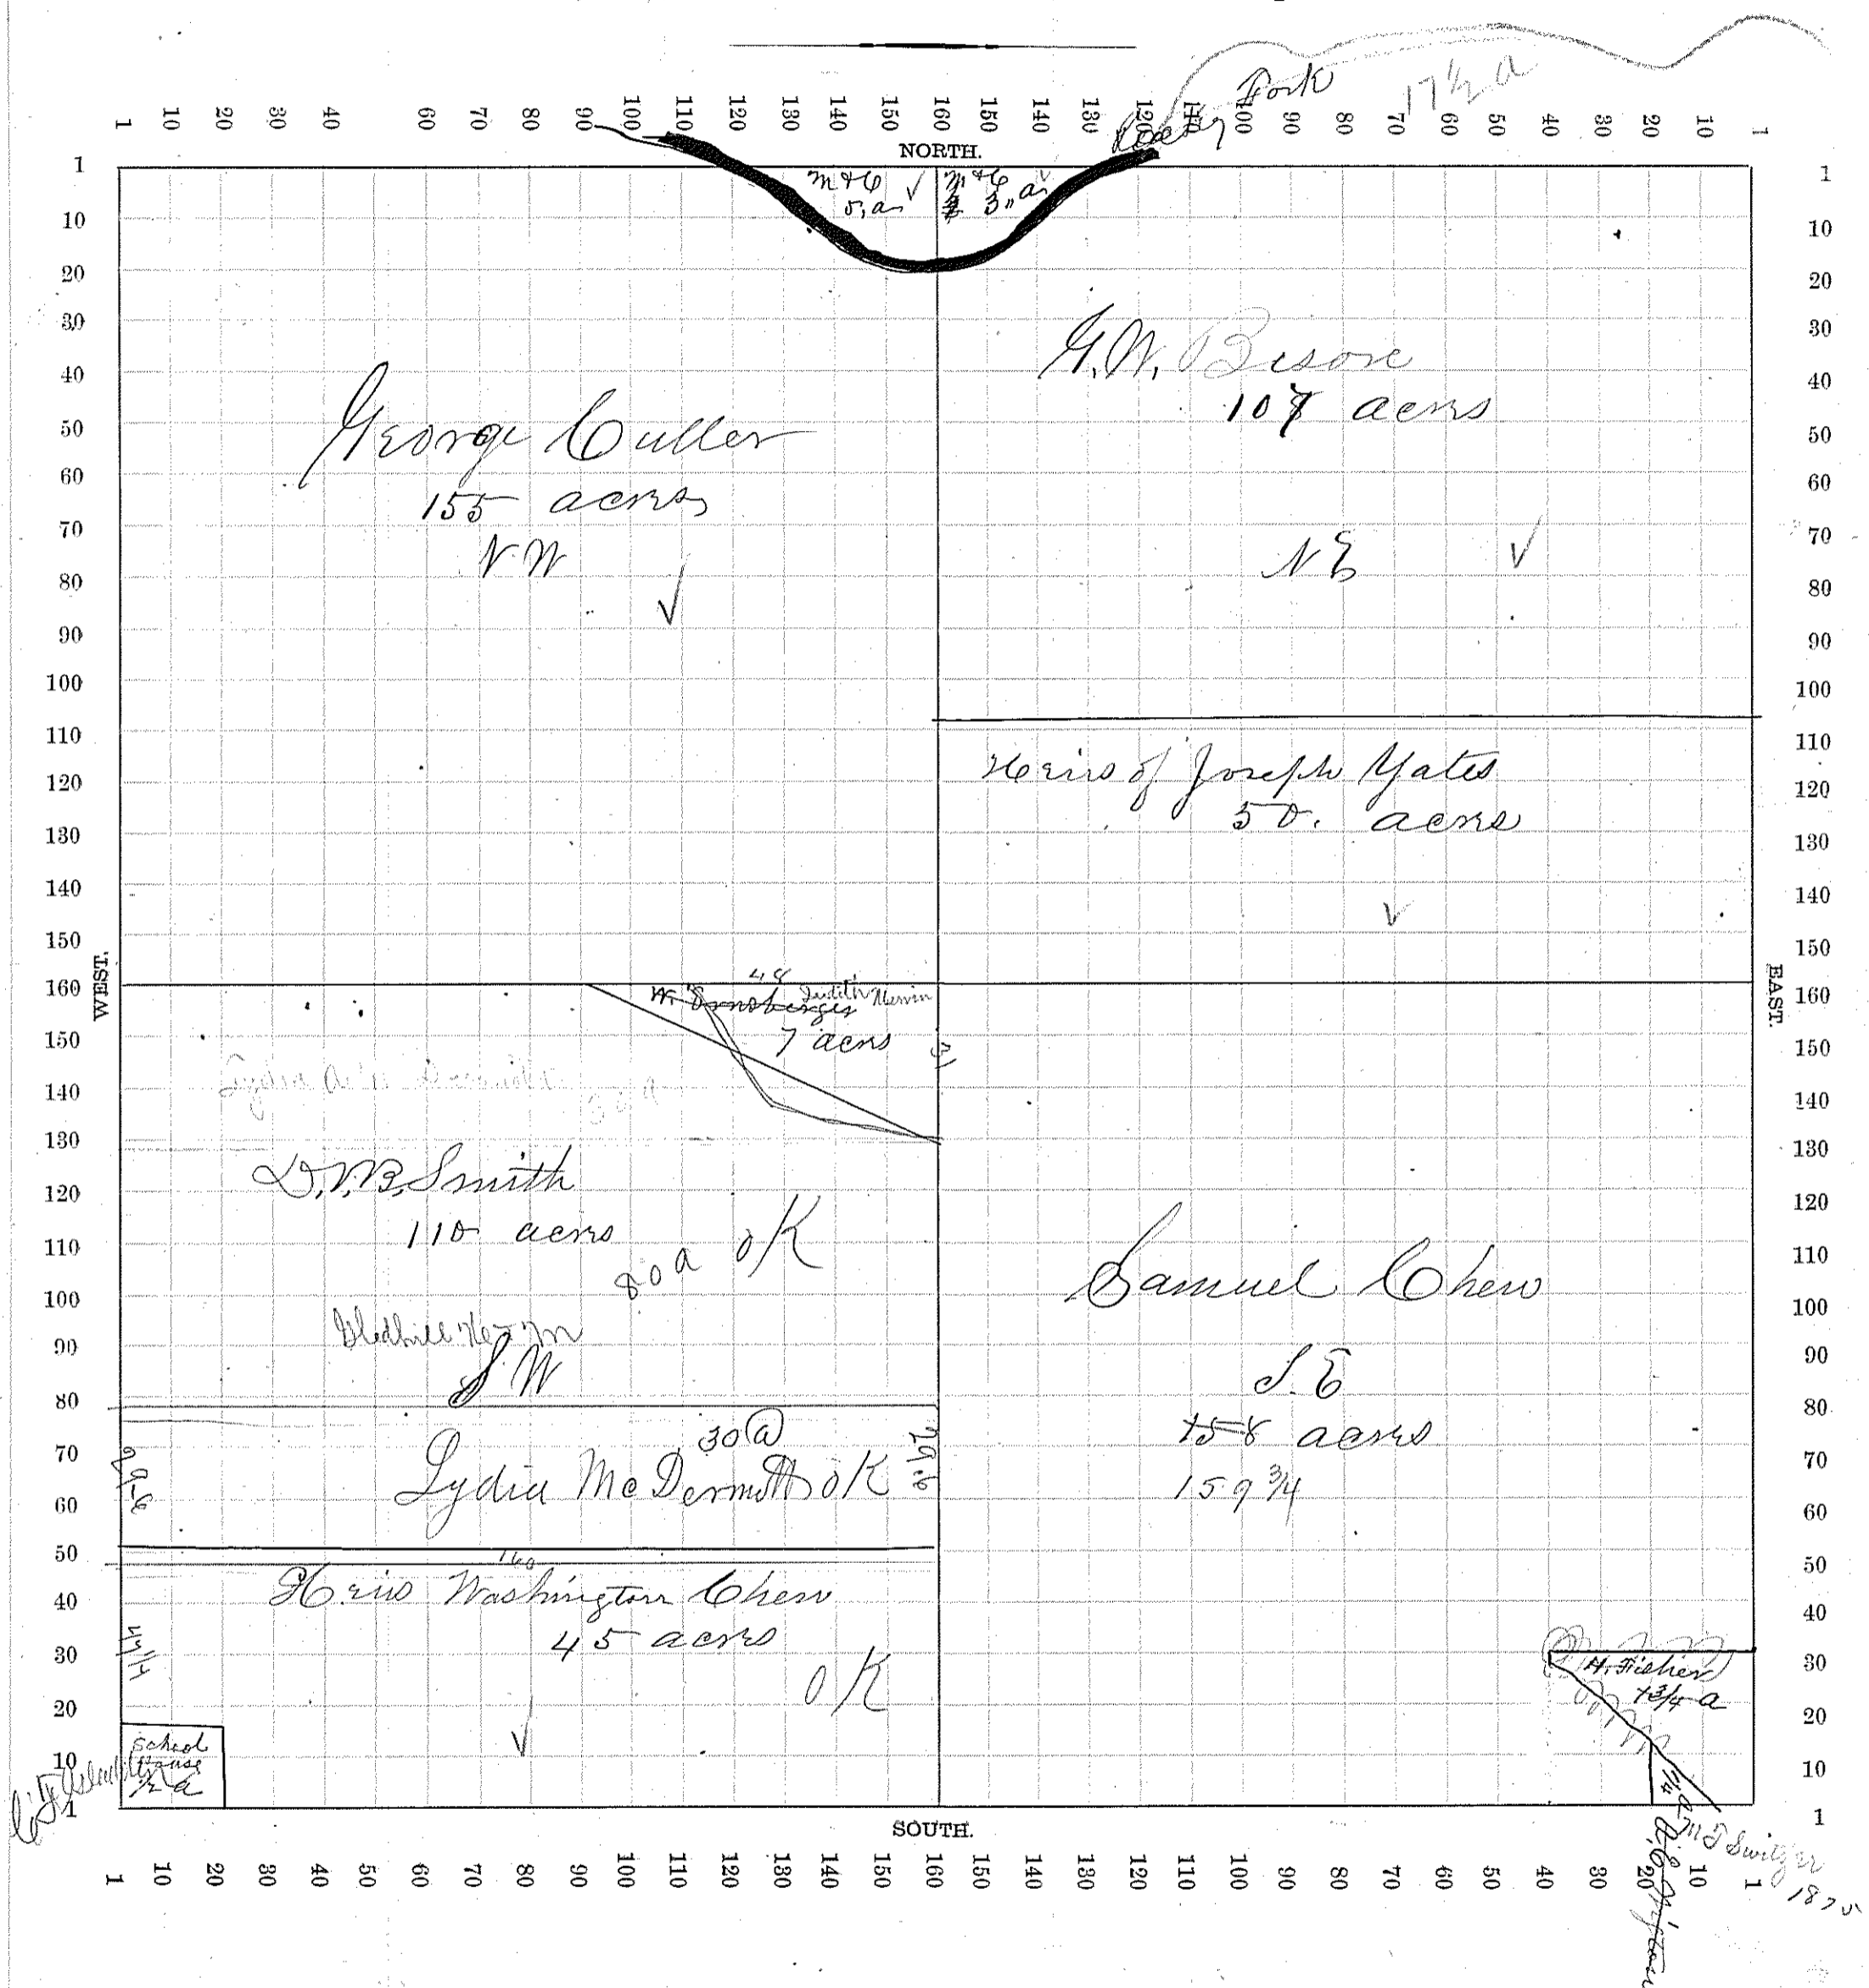

# Section, No. 15

Scale, 32 Rods to an Inch, or 10 Rods to a Space.

George Culler  
15 1/2 acres  
N.M. ✓

G.M. Besore  
10 7/8 acres  
N.B. ✓

Heirs of Joseph Yates  
50 acres  
✓

S.M. Smith  
110 acres  
20 a o/k  
Bladwell 1/2 m  
J.M.

Samuel Chew  
15 1/8 acres  
159 3/4

Lydia McDermott  
30 a o/k

Heirs Washington Chew  
45 acres  
o/k

School  
1/2 a

H. Fisher  
1 1/4 a

W.D. Switzer  
1870