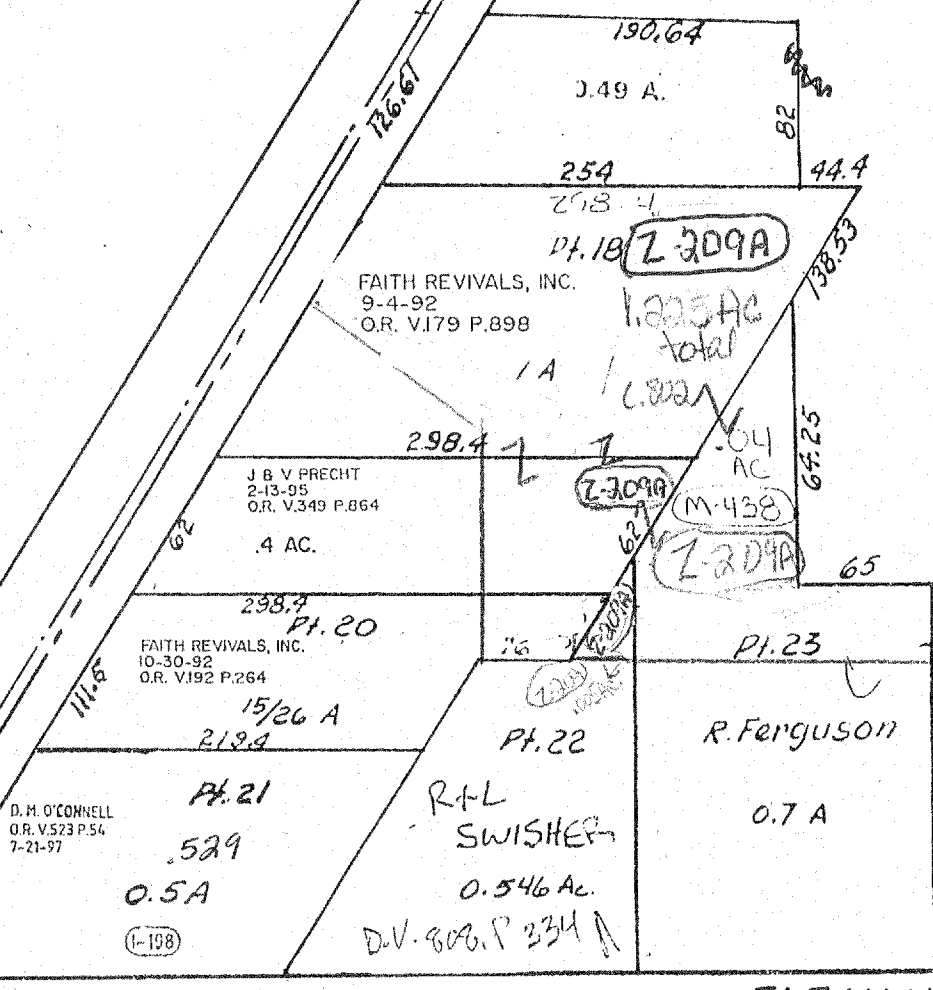

3.60 AC.

City of Mansfield

MANSFIELD SAVANNAH RD. Corp Line

TINGLEY RD. 40'

870.54

18.497 A

14.25
Faith Revivals Inc.

Tax Map Updated
on Computer 6-14-06

5th AVE. T-H 275

FLEMMING FALLS RD. T-H 270

865.57

865.57

MADISON TWP

T-21, R-18

PT. S.E. 1/4, SEC. 10. 1"=100'

11-19-01