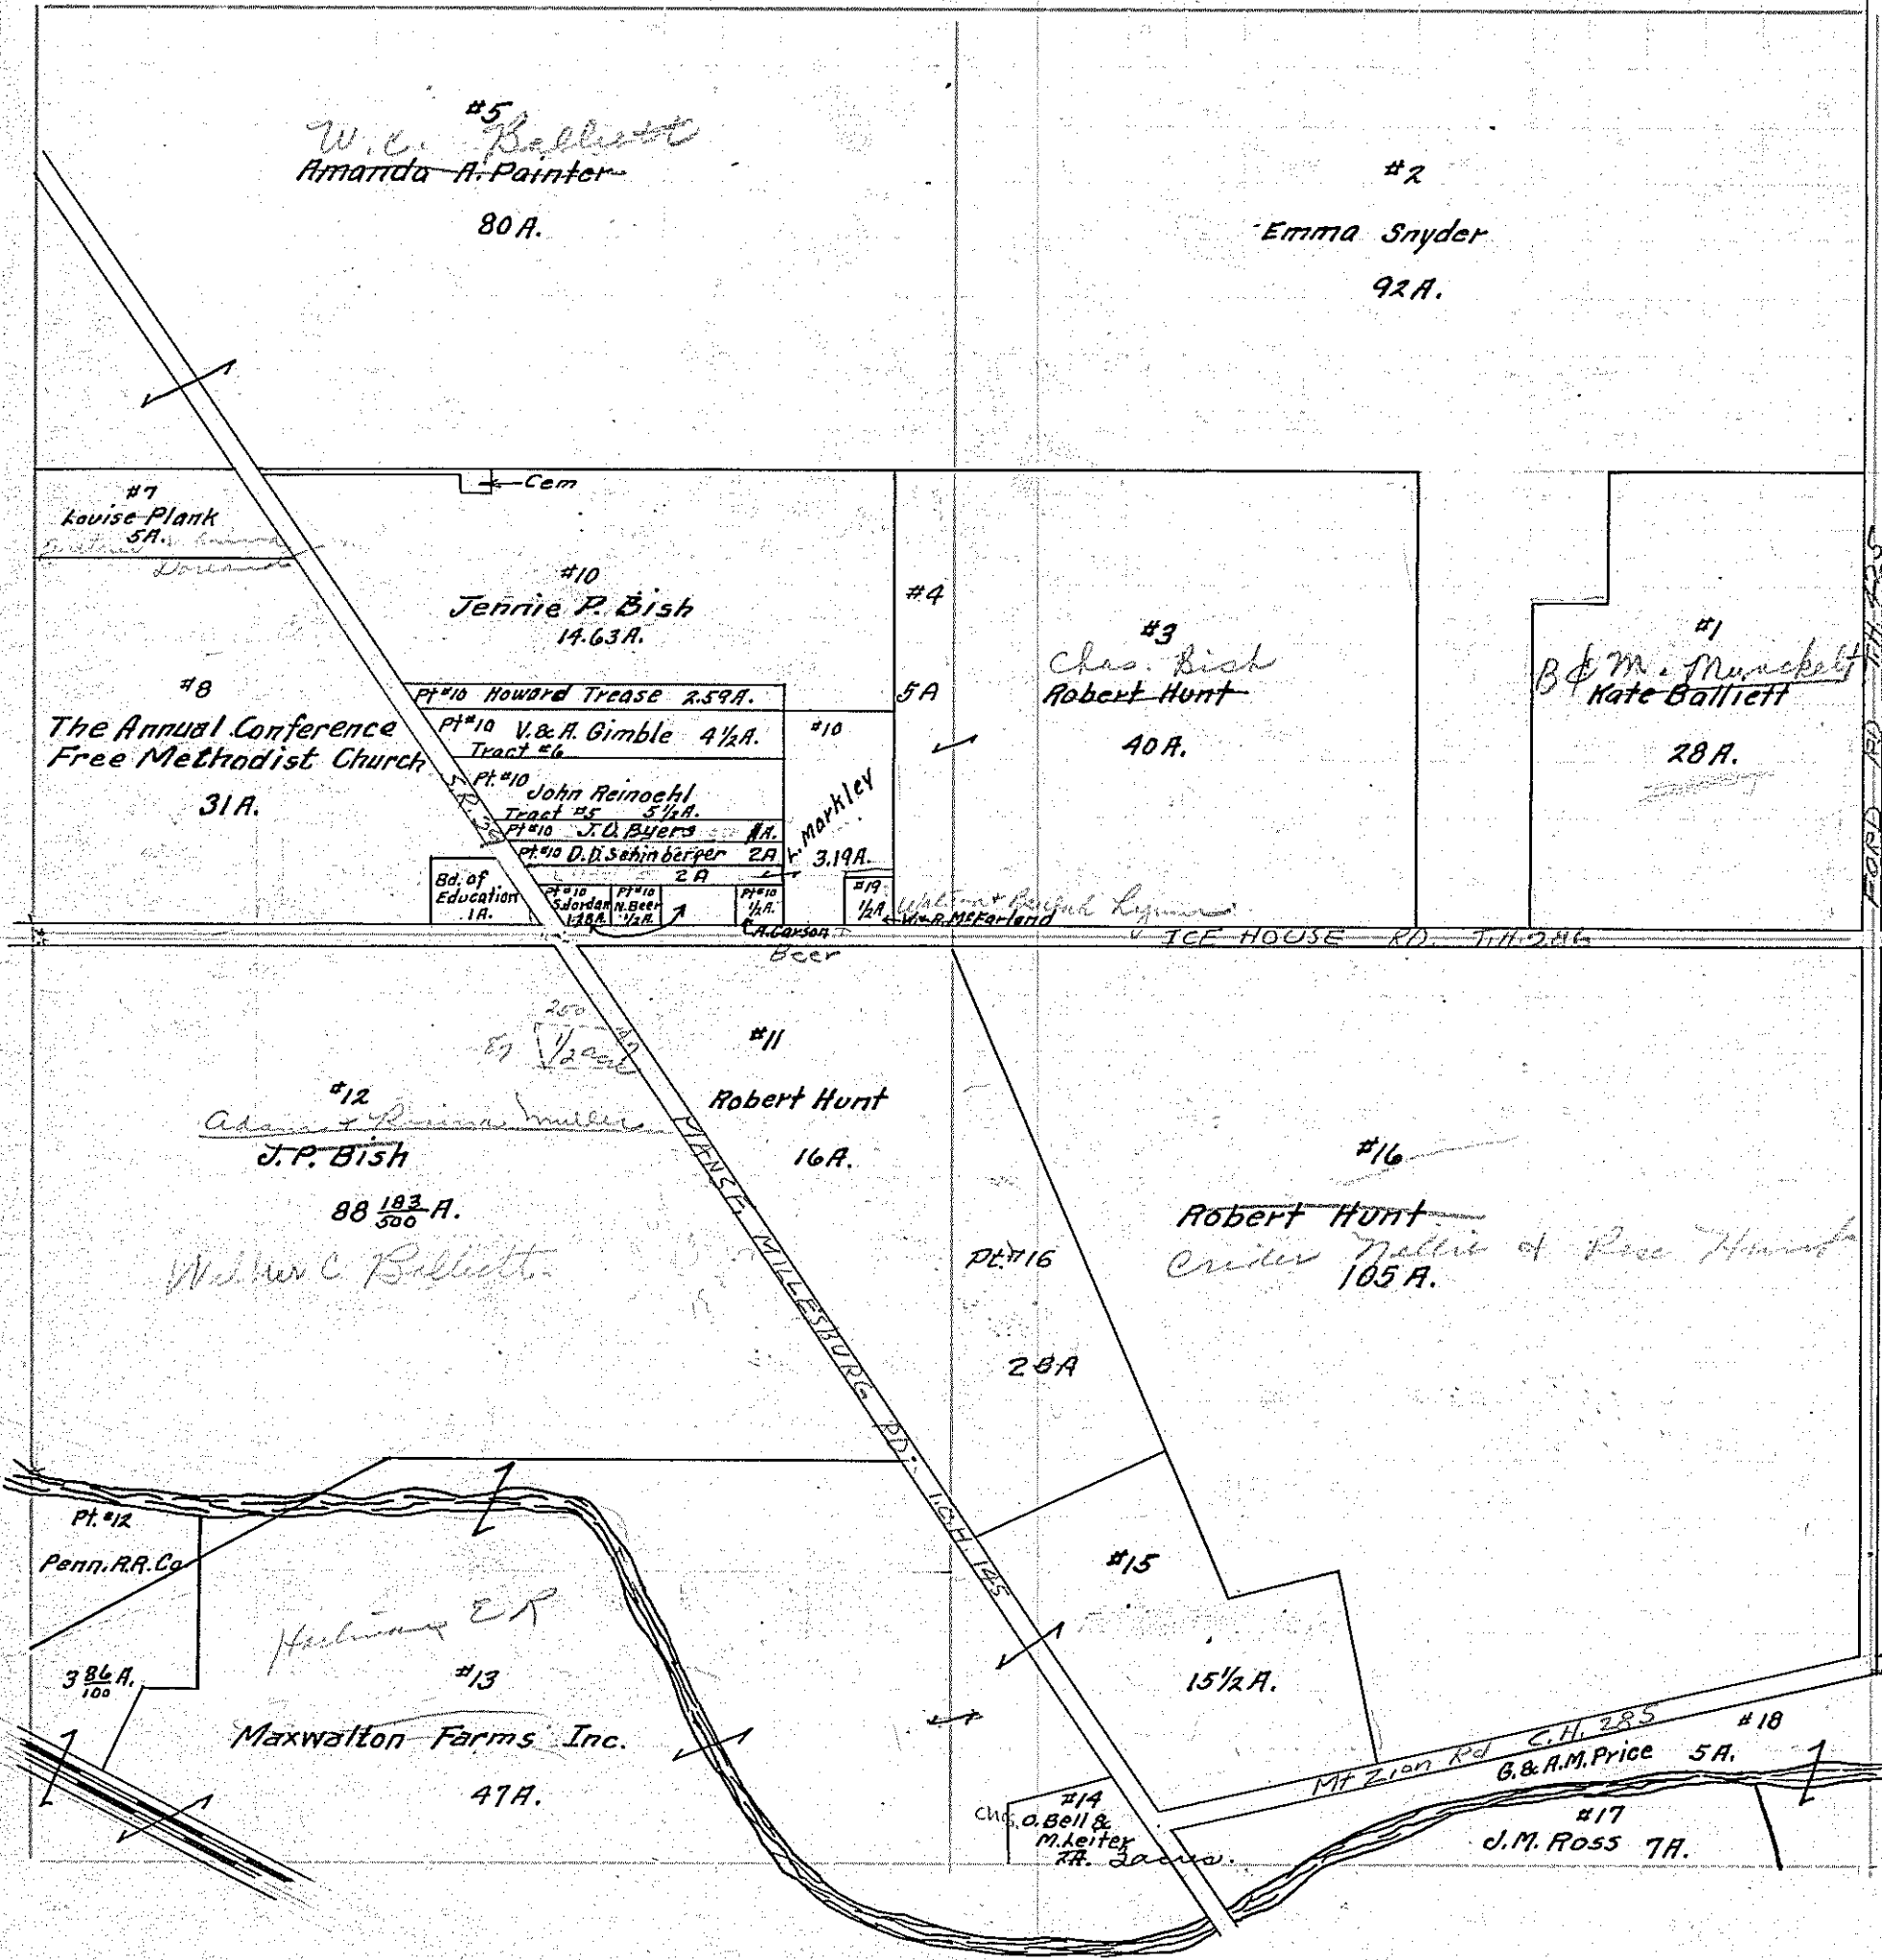

IN WHOSE NAME PROPERTY ASSESSED

- ✓ Riddick Kate Munchelt, Bruno + Martha.
- ✓ Snyder Emma
- ✓ Hunt Robert
- ✓ Hunt Robert
- ✓ Painter Amanda A.
- ✓ Plank Louise E. Darlame
- ✓ Rinoehl John
- ✓ Trease Howard H.
- ✓ Schinberger Owain + Dorothy
- ✓ Markley Lillian F.
- ✓ Markley Lillian
- ✓ Gintel Valentine + Anna
- ✓ Carson Alexander J.
- ✓ Bish Jennie P.
- ✓ Bear Nora Elva
- ✓ Jordan L.S.
- ✓ Byers J.O. Shade, Harry J.
- ✓ Hunt Robert
- ✓ Bish Jennie P.
- ✓ Maxwatton Farms Inc.
- ✓ Bell Edmestall Lita, Mary Jay
- ✓ Madison George
- ✓ Maxwatton Farms Inc.
- ✓ Hunt Robert
- ✓ Hunt Robert
- ✓ Rose Janet M.
- ✓ Price D.H. + Addie M.
- ✓ M. Farland Wayne E. + Rhia

506.3
 359.30
 147