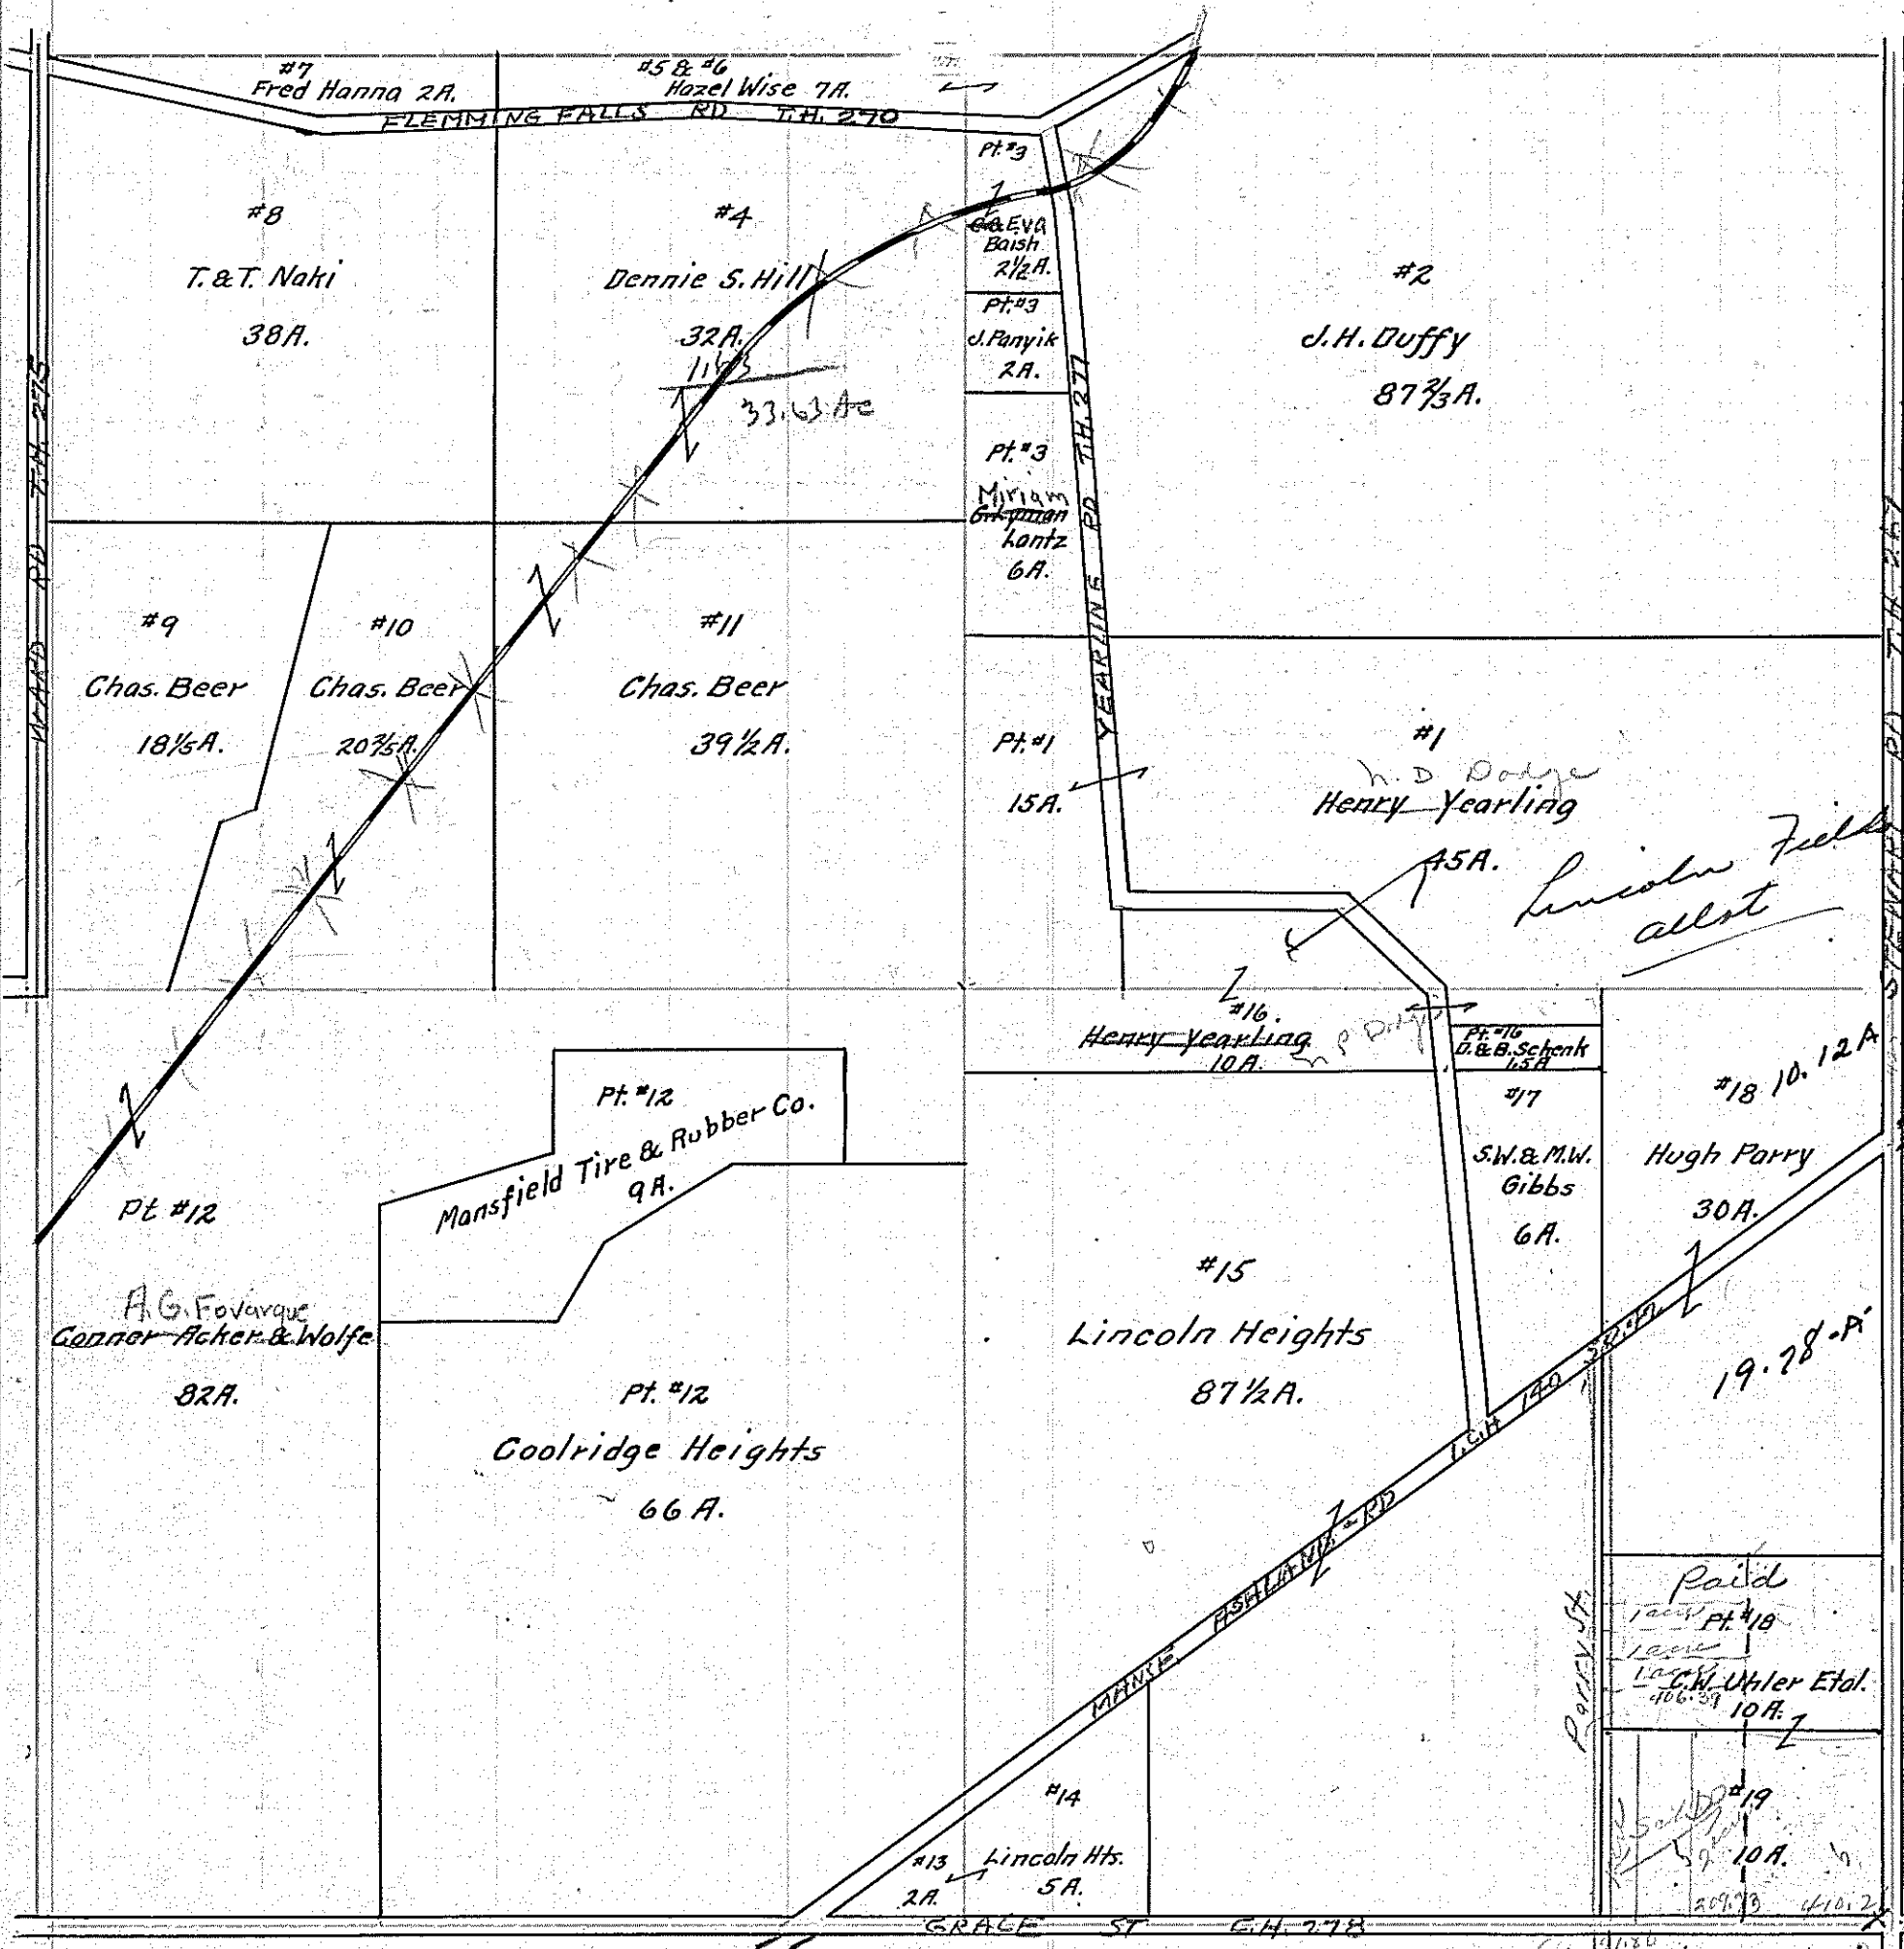

IN WHOSE NAME PROPERTY ASSESSED

- ✓ Yearling Henry Dodge W.P.
- ✓ Yearling Henry Same
- ✓ Duffy J.H. Hill, Dennie S.
- ✓ Paish Clement J. & Co. Mission
- ✓ Lanty C. Lymas Chas. Hill
- ✓ Panyik John
- ✓ Hill Dennis S.
- ✓ Wise Hazel
- ✓ Hanni Fred
- ✓ Nahi James & Tomodara
- ✓ Beer Charles
- ✓ Beer Charles
- ✓ Beer Charles
- ✓ Connor Claude, Acker H.W. & Hoff Matt O.
- ✓ The Mansfield Tire & Rubber Co.
- ✓ Schenk Daniel & Beulah
- ✓ Yearling Henry Dodge W.P.
- ✓ Livot S.H. & Margaret Th.
- ✓ Parry Hugh
- ✓ Uhler C.F. et al. H to Wm. Sarafino
- ✓ Uhler C.F. et al.

Grace 816.6
 410.21
 209.73
 196.68
 104.80
 97.98

Josephine Cramer