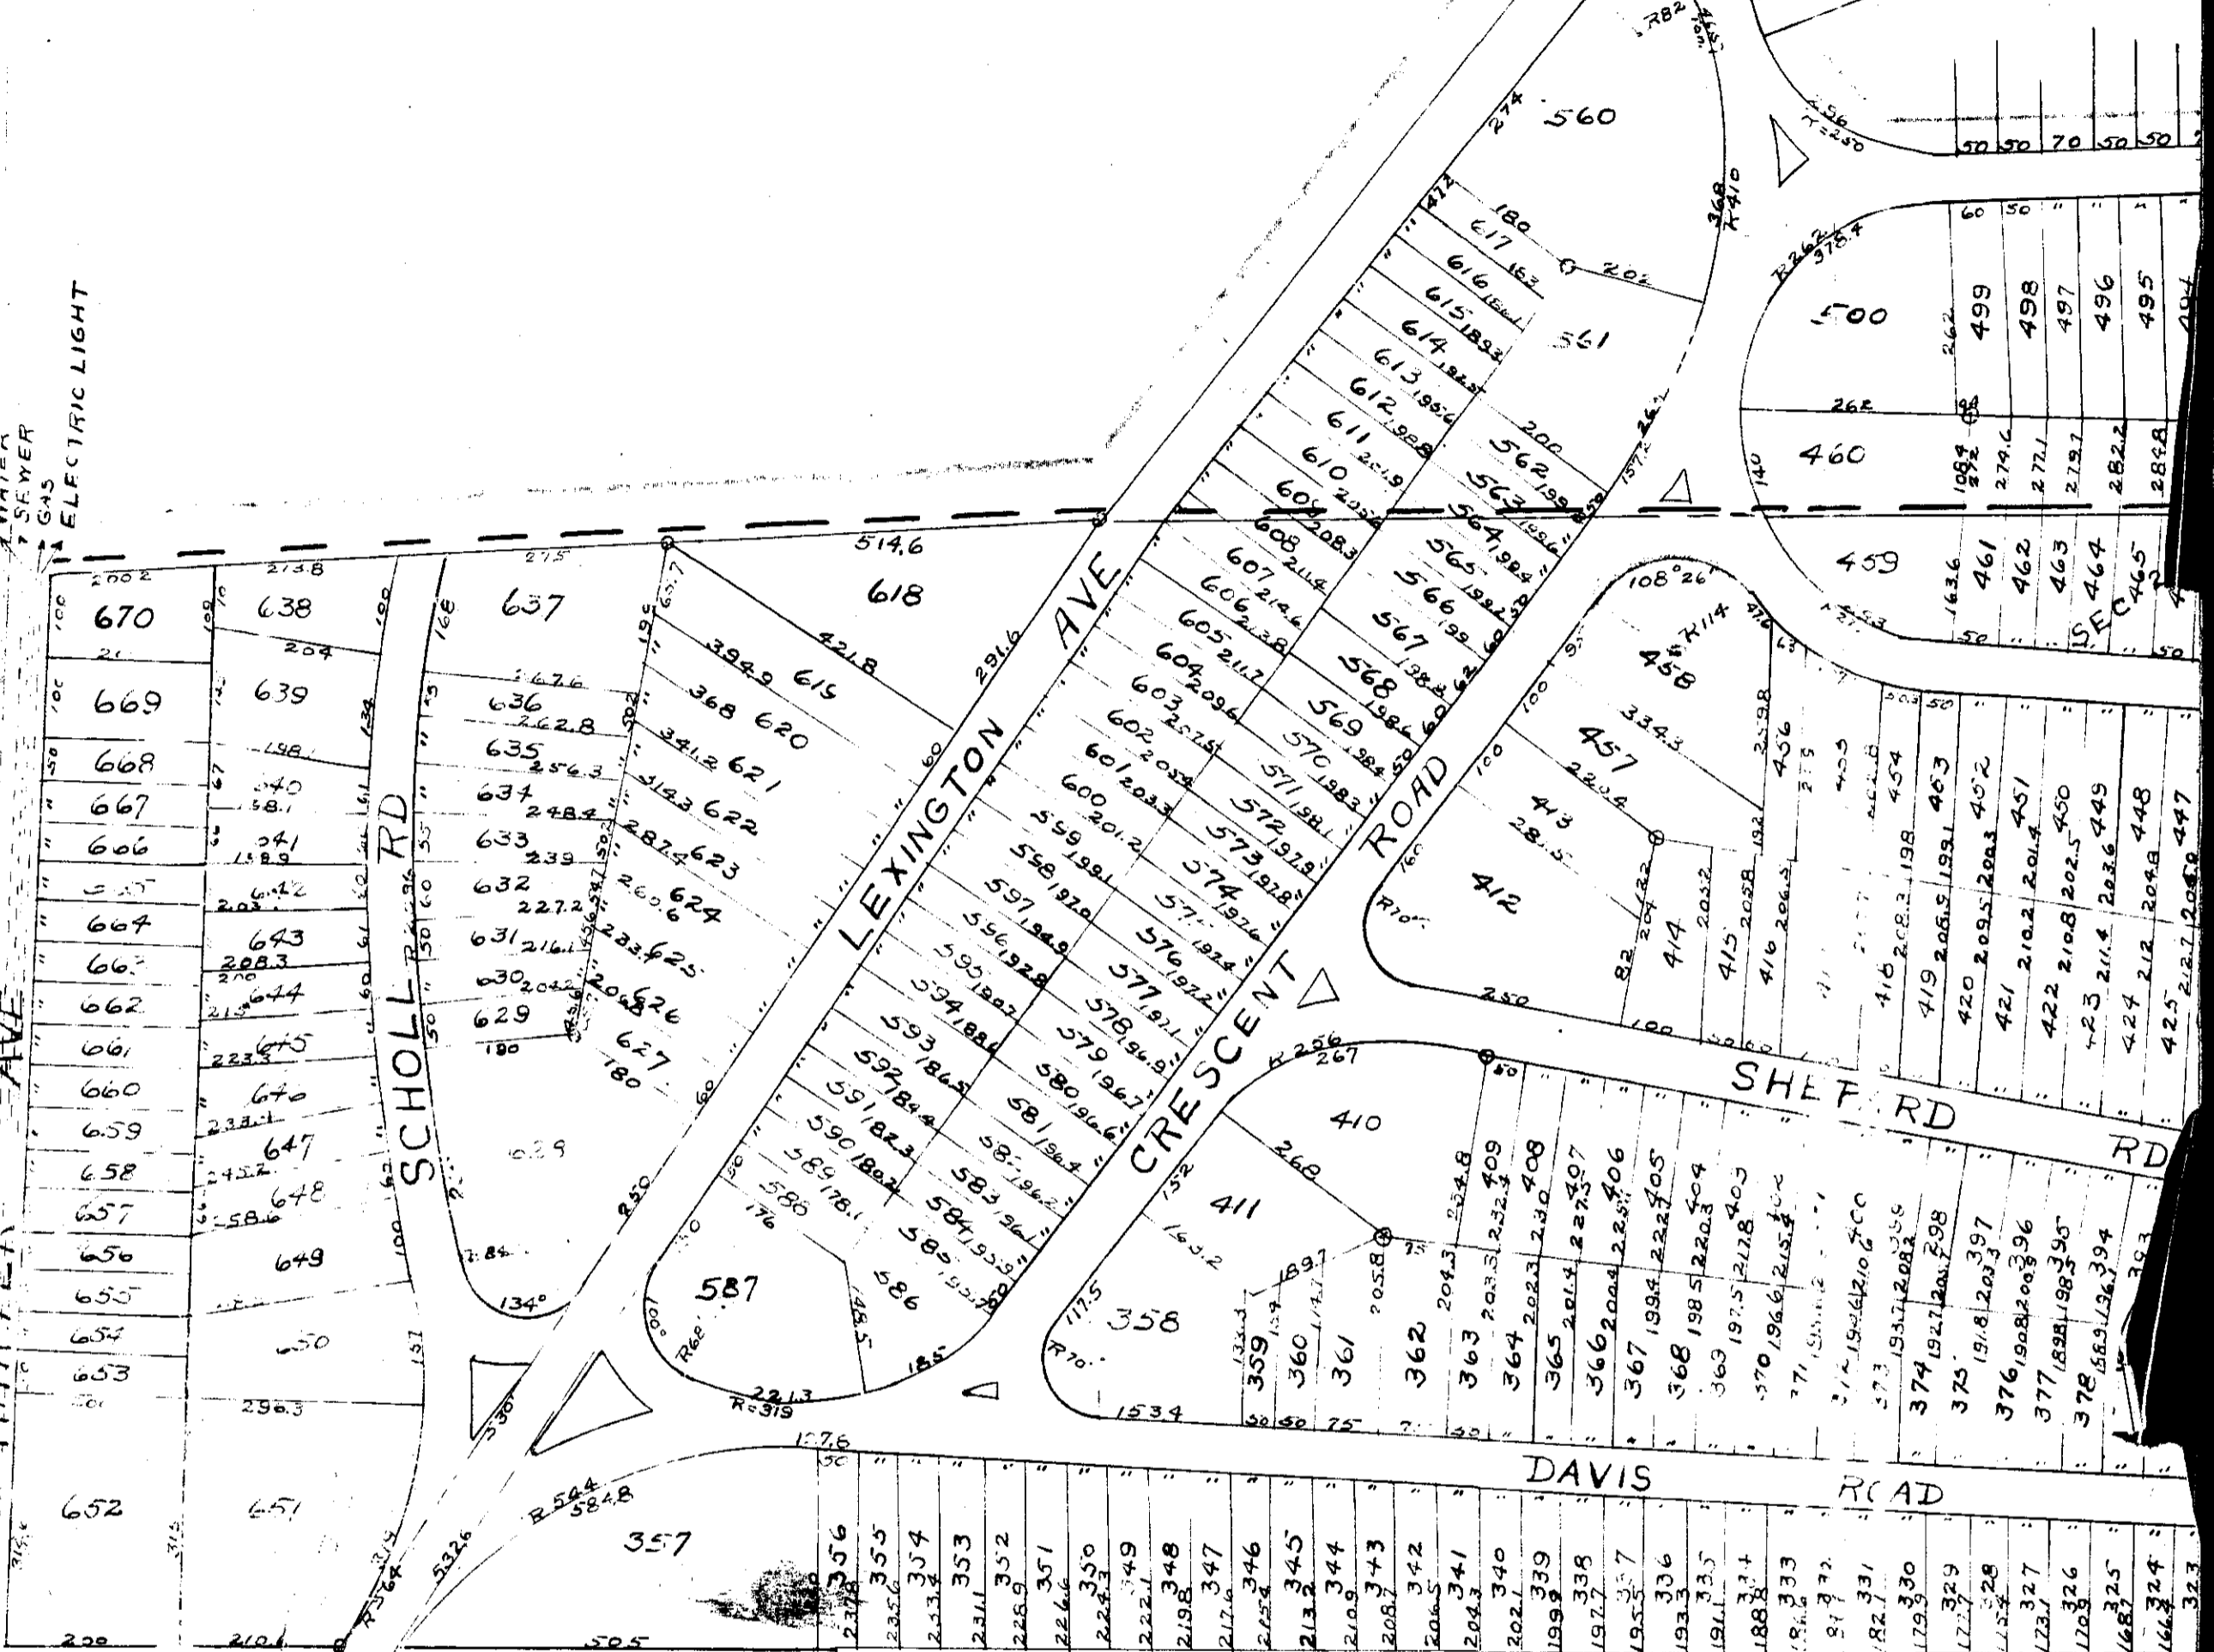

HAYLER AVE
SEWER
GAS
ELECTRIC LIGHT

A