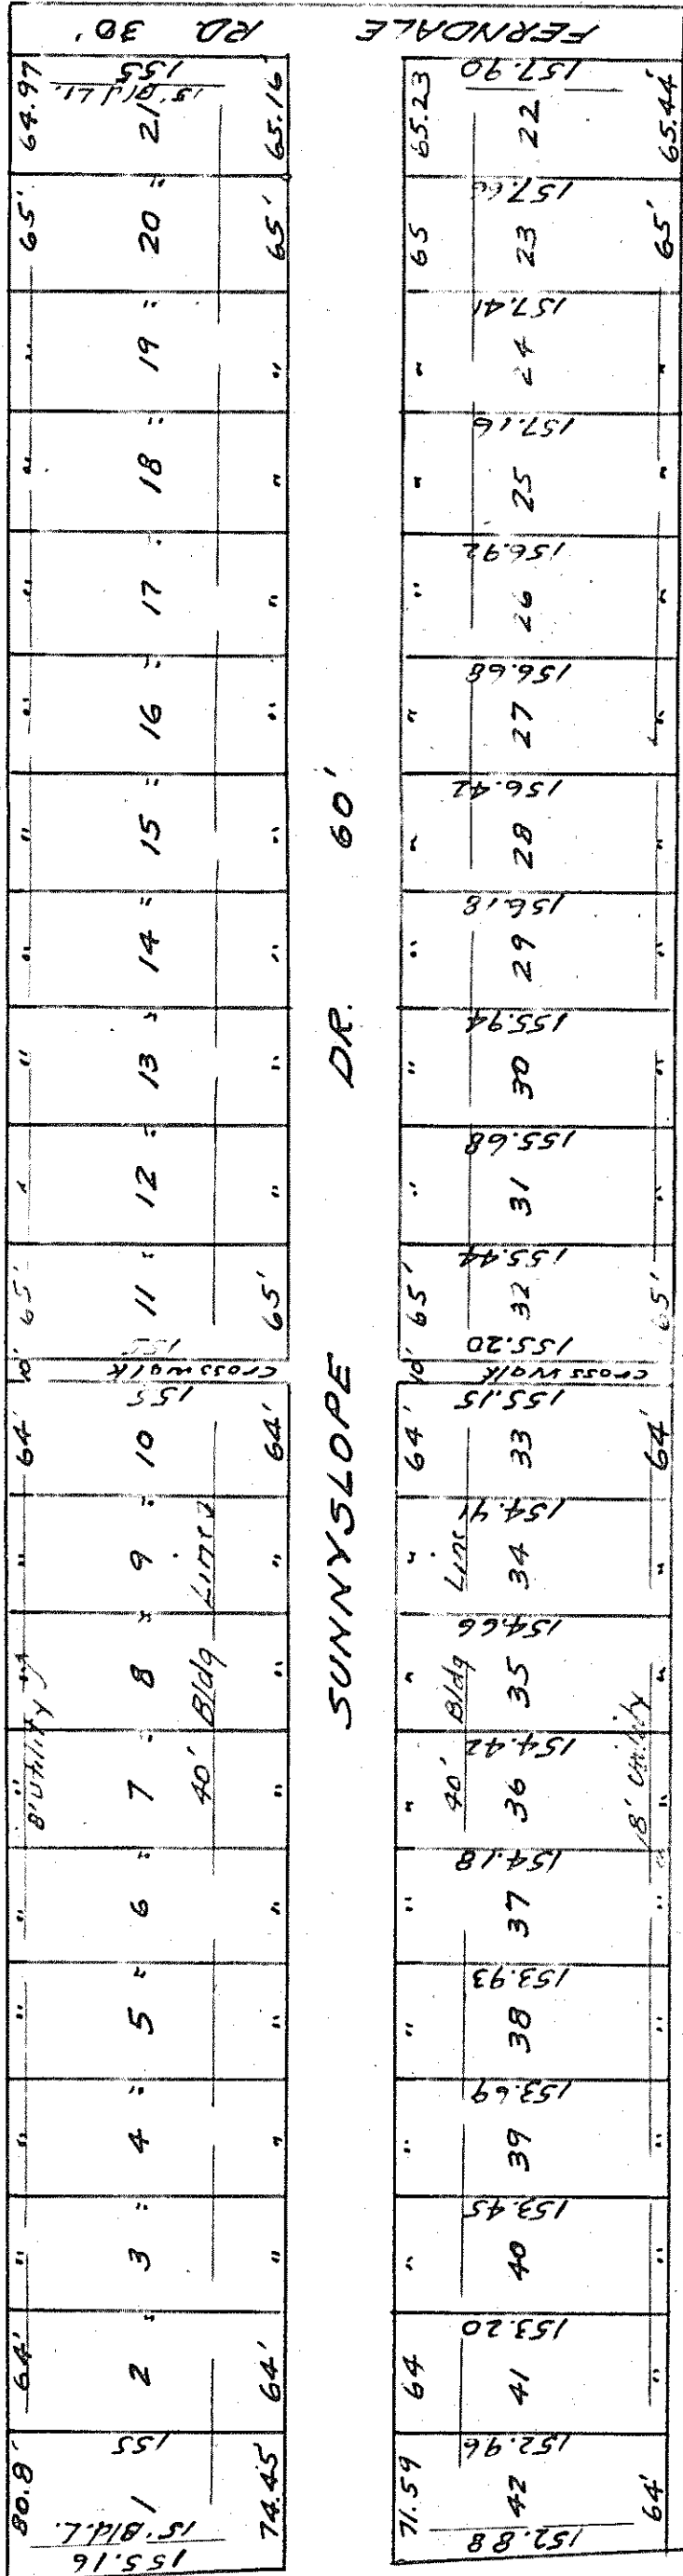

MANSFIELD MT VERNON RD. 60'

SUNNYSLOPES ALLOTMENT  
 P.S.W. 1/4 Sec. 34, Madison TWP.  
 For details see V. 18 Plat Recorders Plats  
 MADISON TWP ALLOTS.