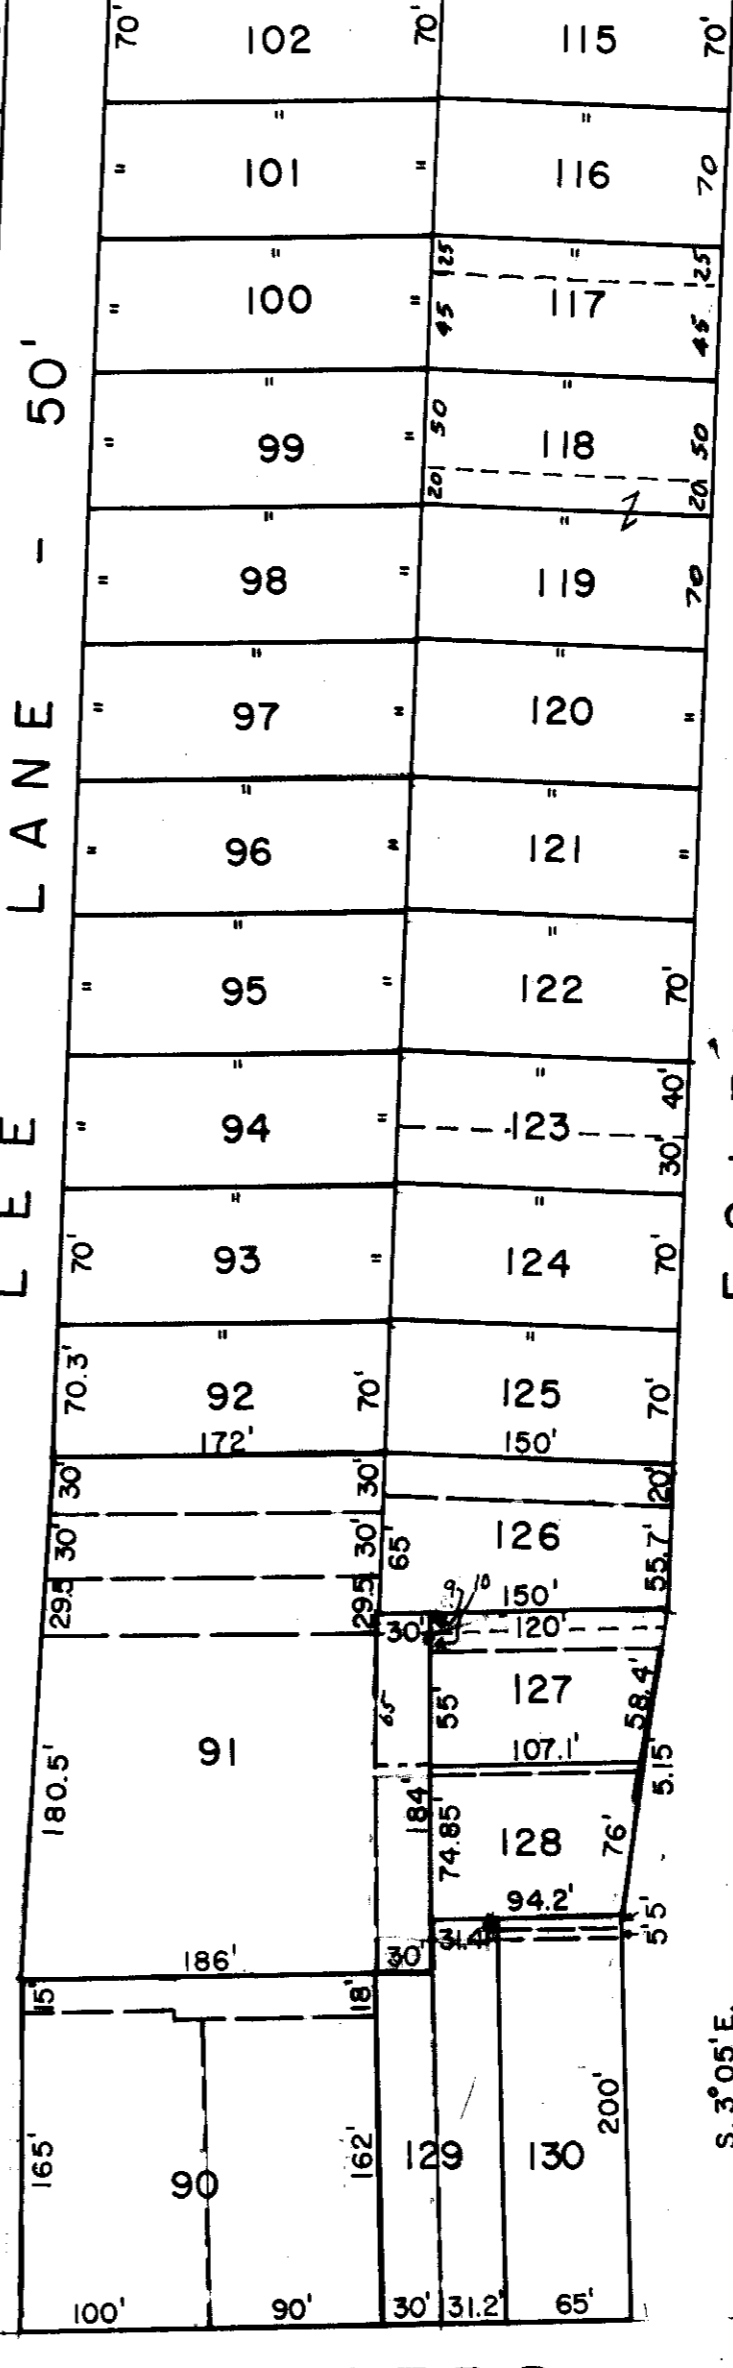

HARPCREST HEIGHTS - VOL. 15, P. 15
LOTS 1 THRU 45

HARPCREST HEIGHTS - VOL. 16, P. 38
LOTS 46 THRU 64

VOL. 17, P. 26
LOTS 65 THRU 108

HARPCREST - PEACH ORCHARD
VOL. 18, P. 129
LOTS 109 THRU 150

EASEMENT
N. 88° 26' W.
S. 89° 13' W.

HARPCREST HEIGHTS
NO. 3
VOL. 19, P. 213

SCALE - 1" = 100'

MANSFIELD - WOOSTER ROAD - 60'

HARPCREST HEIGHTS & PEACH ORCHARD
N. E. 1/4, SEC. 24