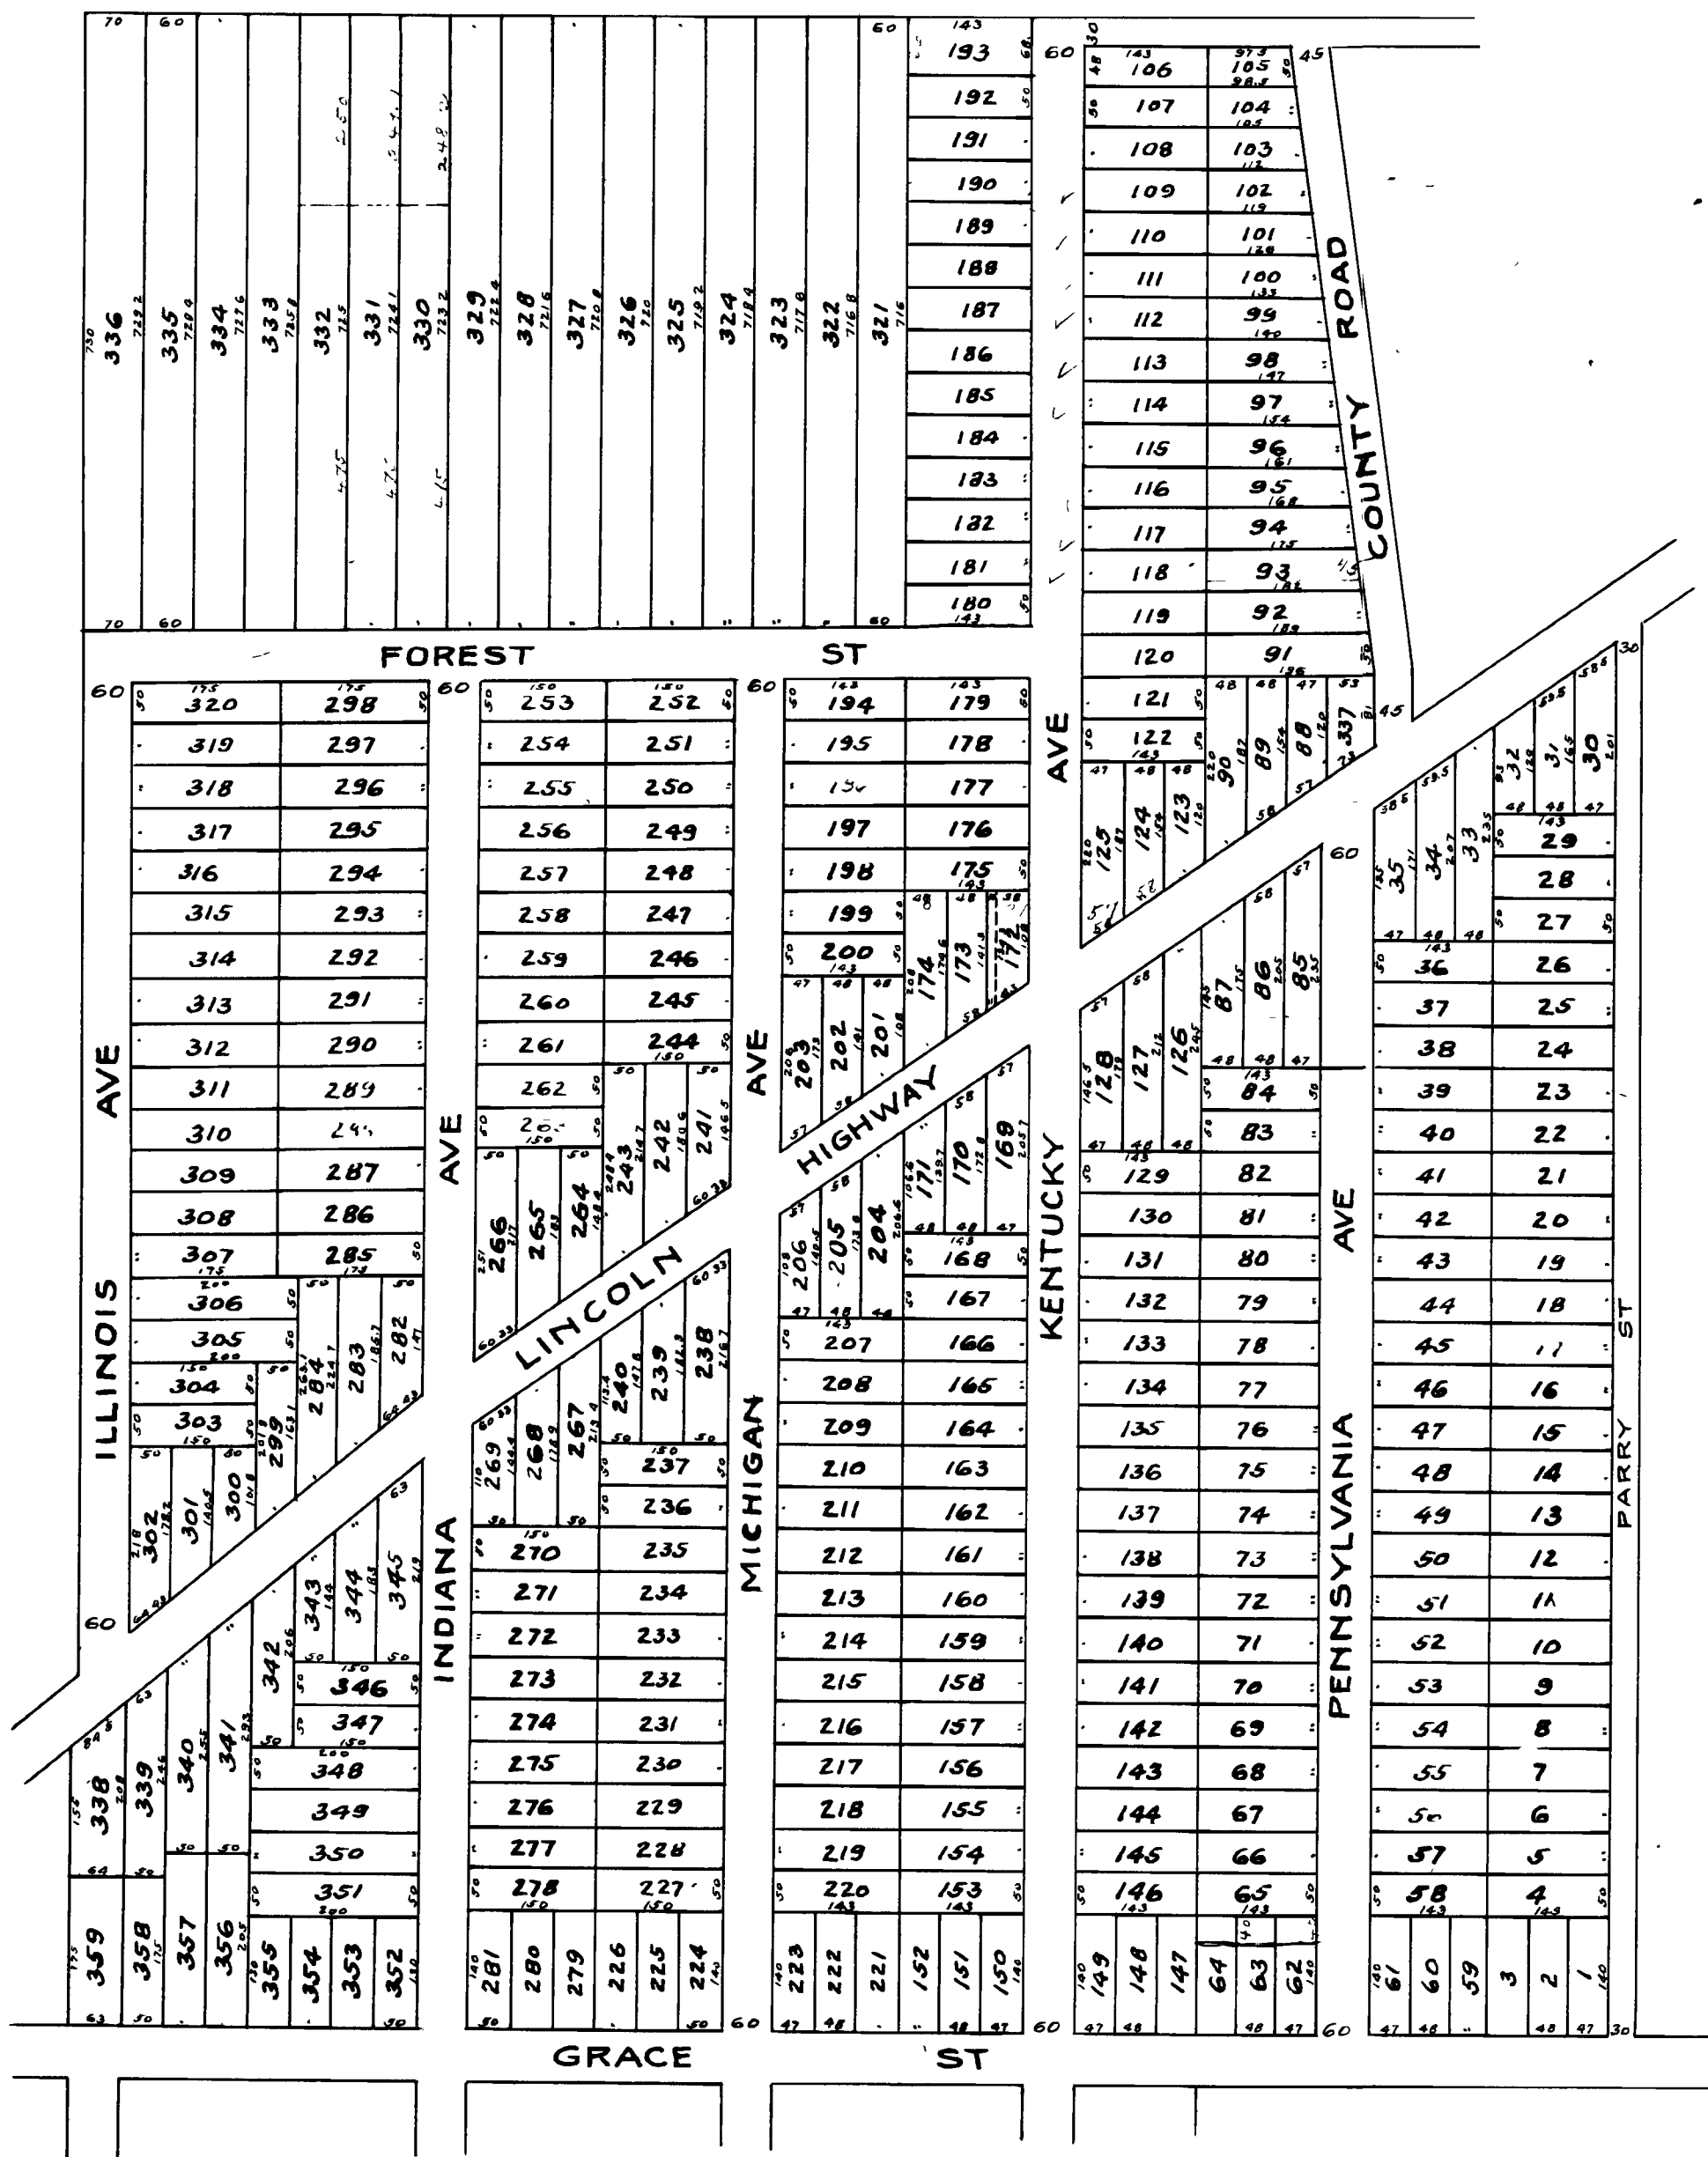

Valuation of Real Property, Madison Township

LINCOLN HEIGHTS

Sec. 14

Scale - 1 = 200 Ft.

Box 4724