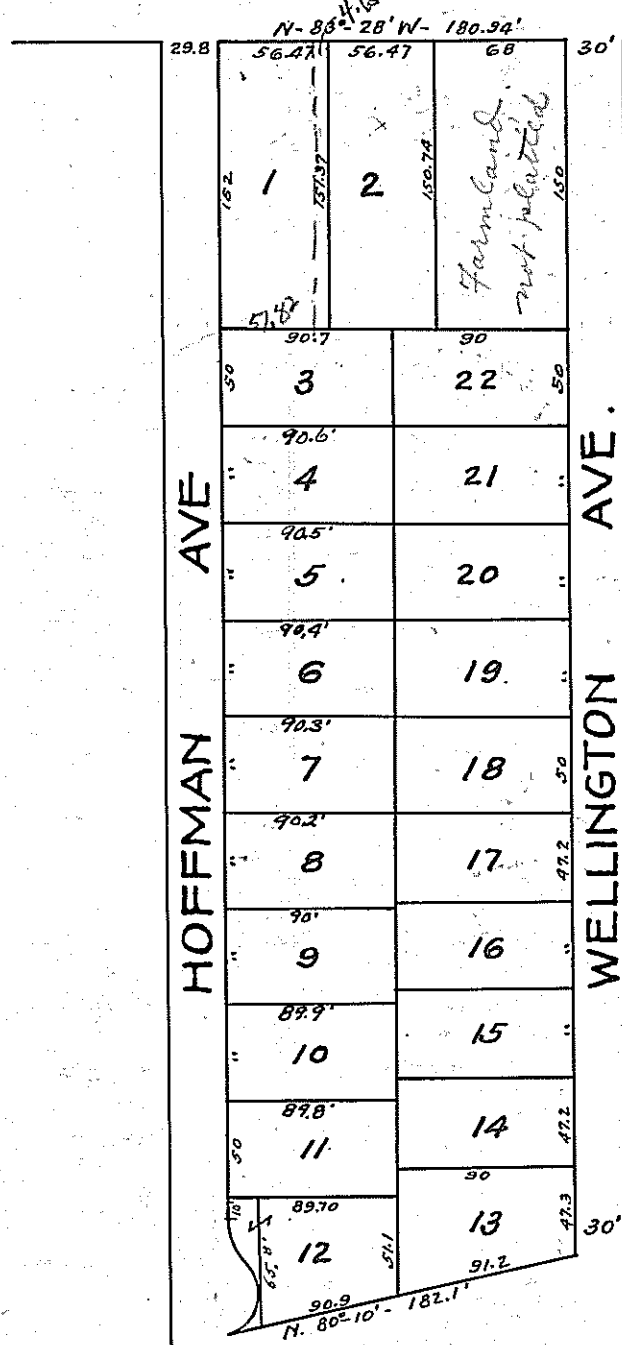

Valuation of Real Property, Madison Township

COPELAND PLACE

Sec. 20

Scale - 1" = 100 Ft.

2775

PARK AVE WEST

*Don't Plat
This is in the City*

51.82
4.65
56.47

5-6-42
5-1-82

56.47
61.12