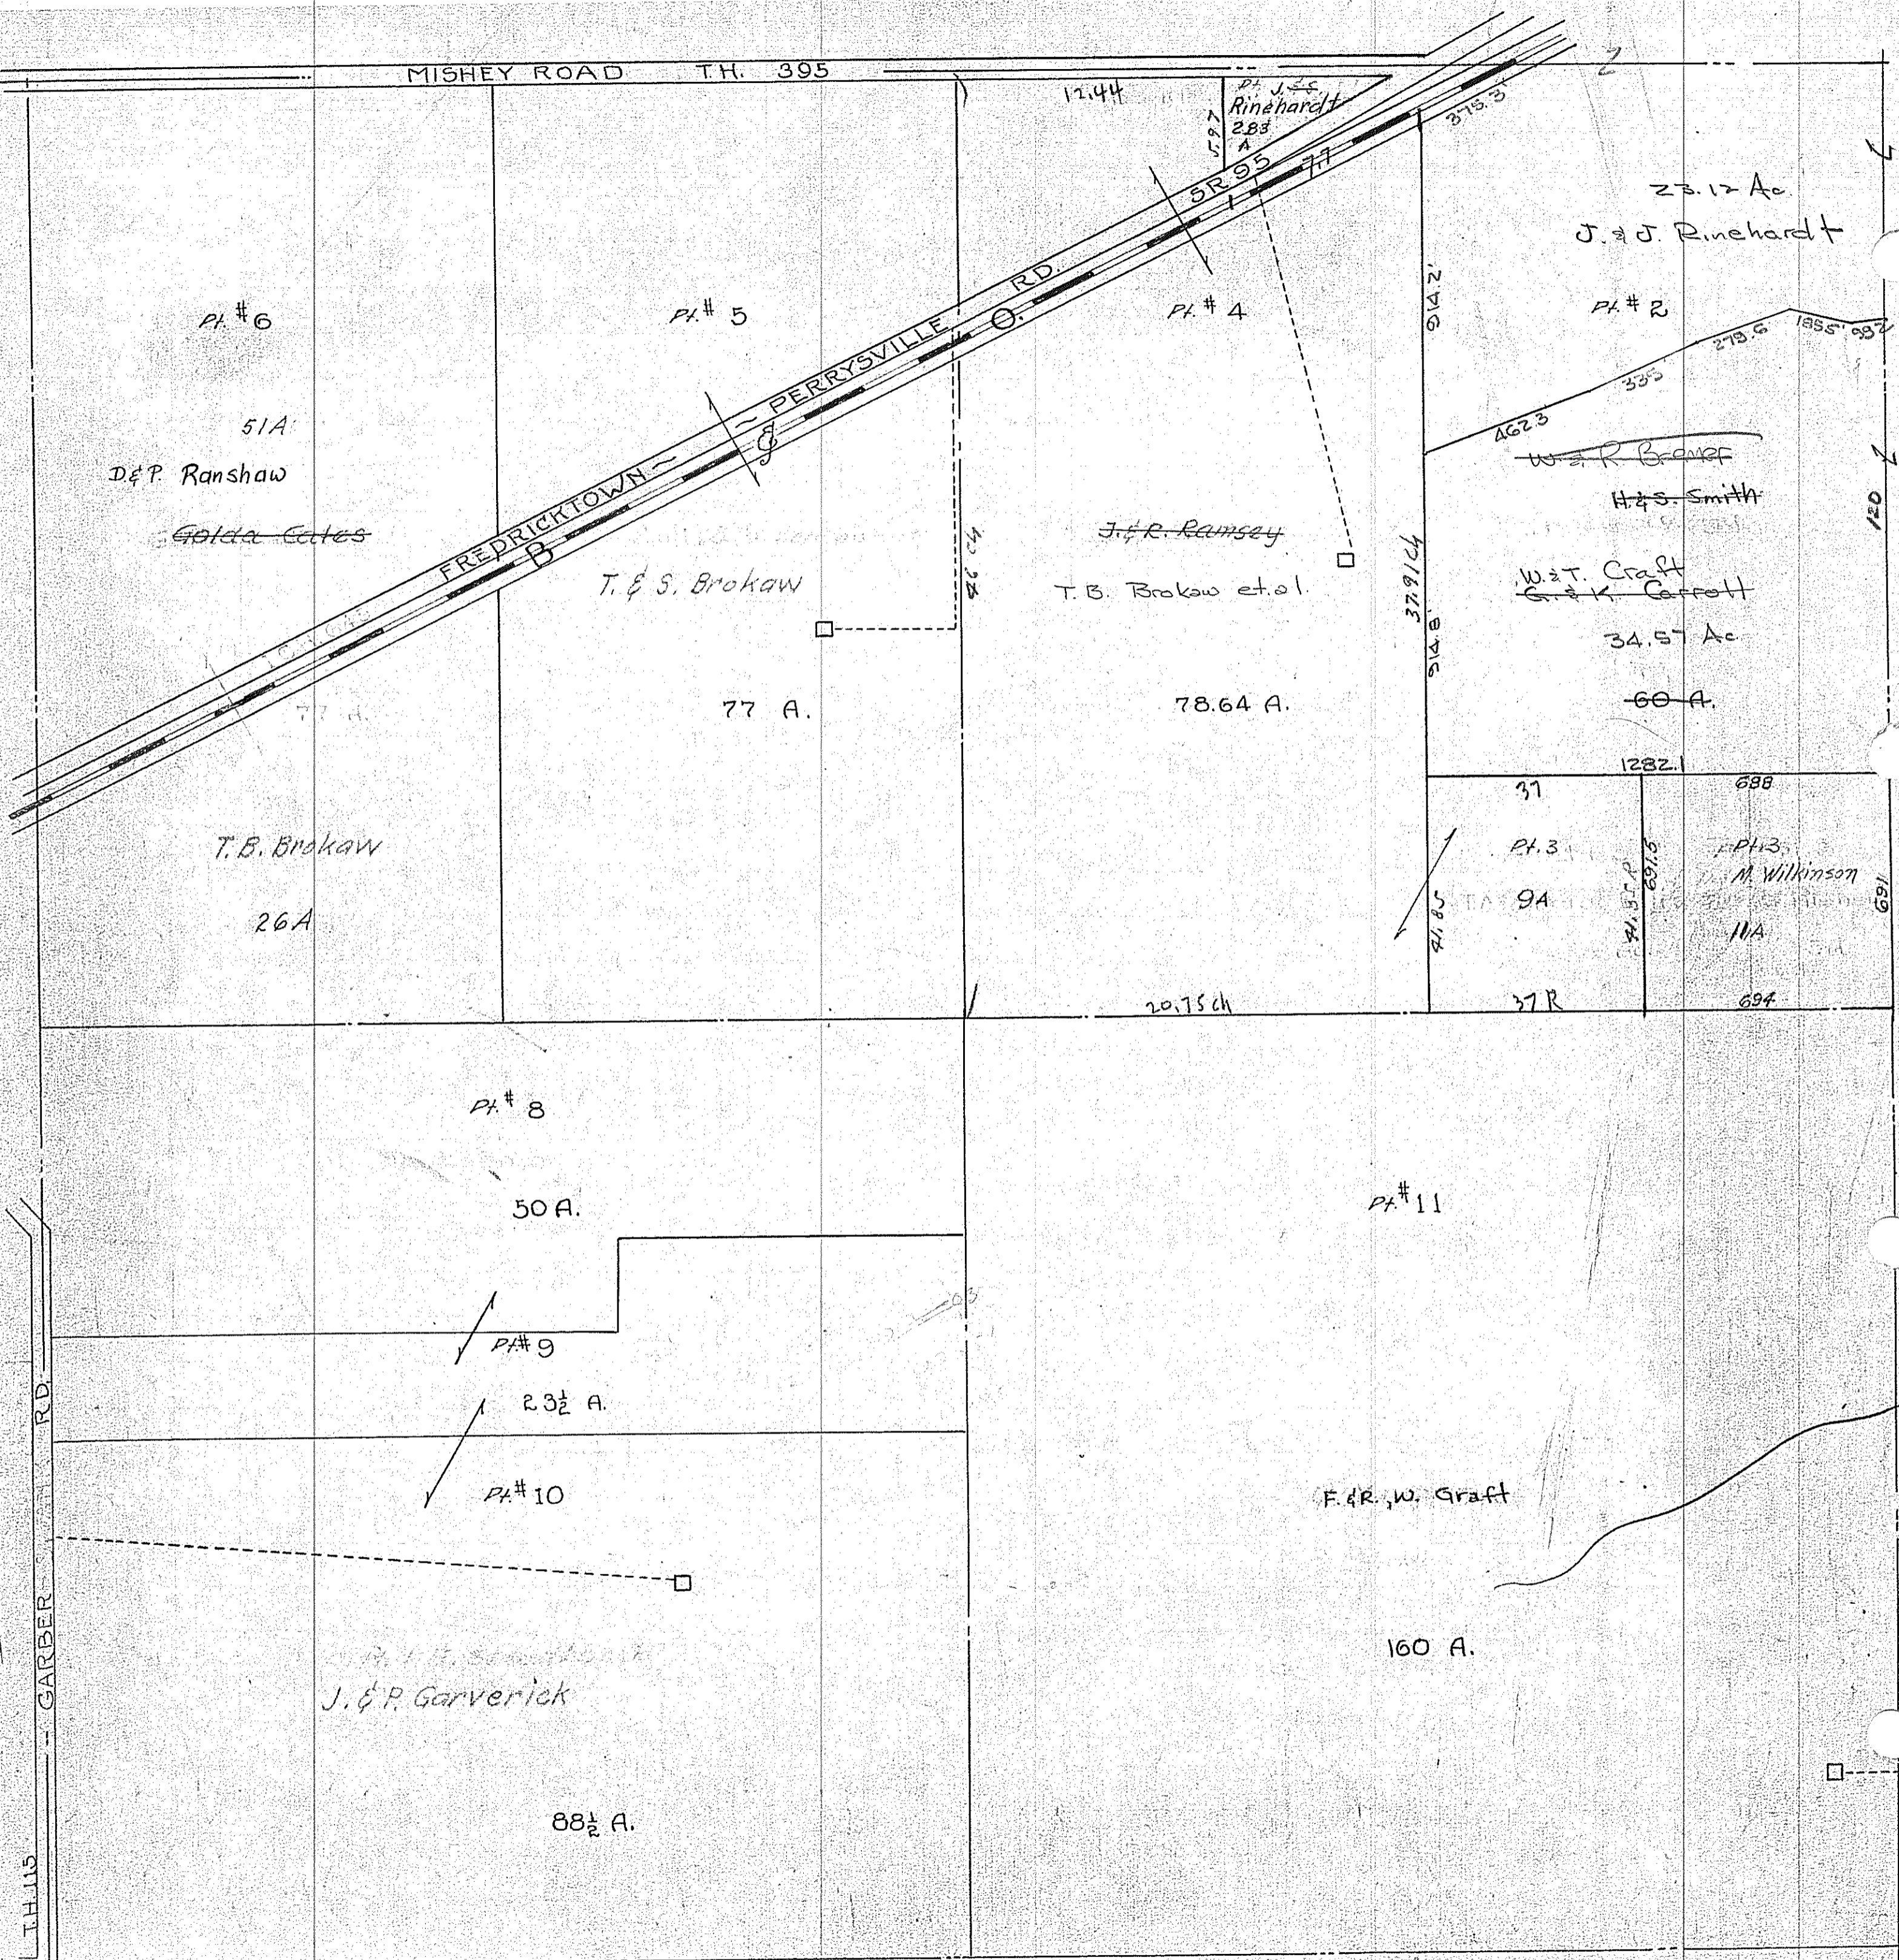

MISHEY ROAD T.H. 395

Clear Fork Valley S.D.

Twp. 19-R.18

JEFFERSON TWP. SEC. 36