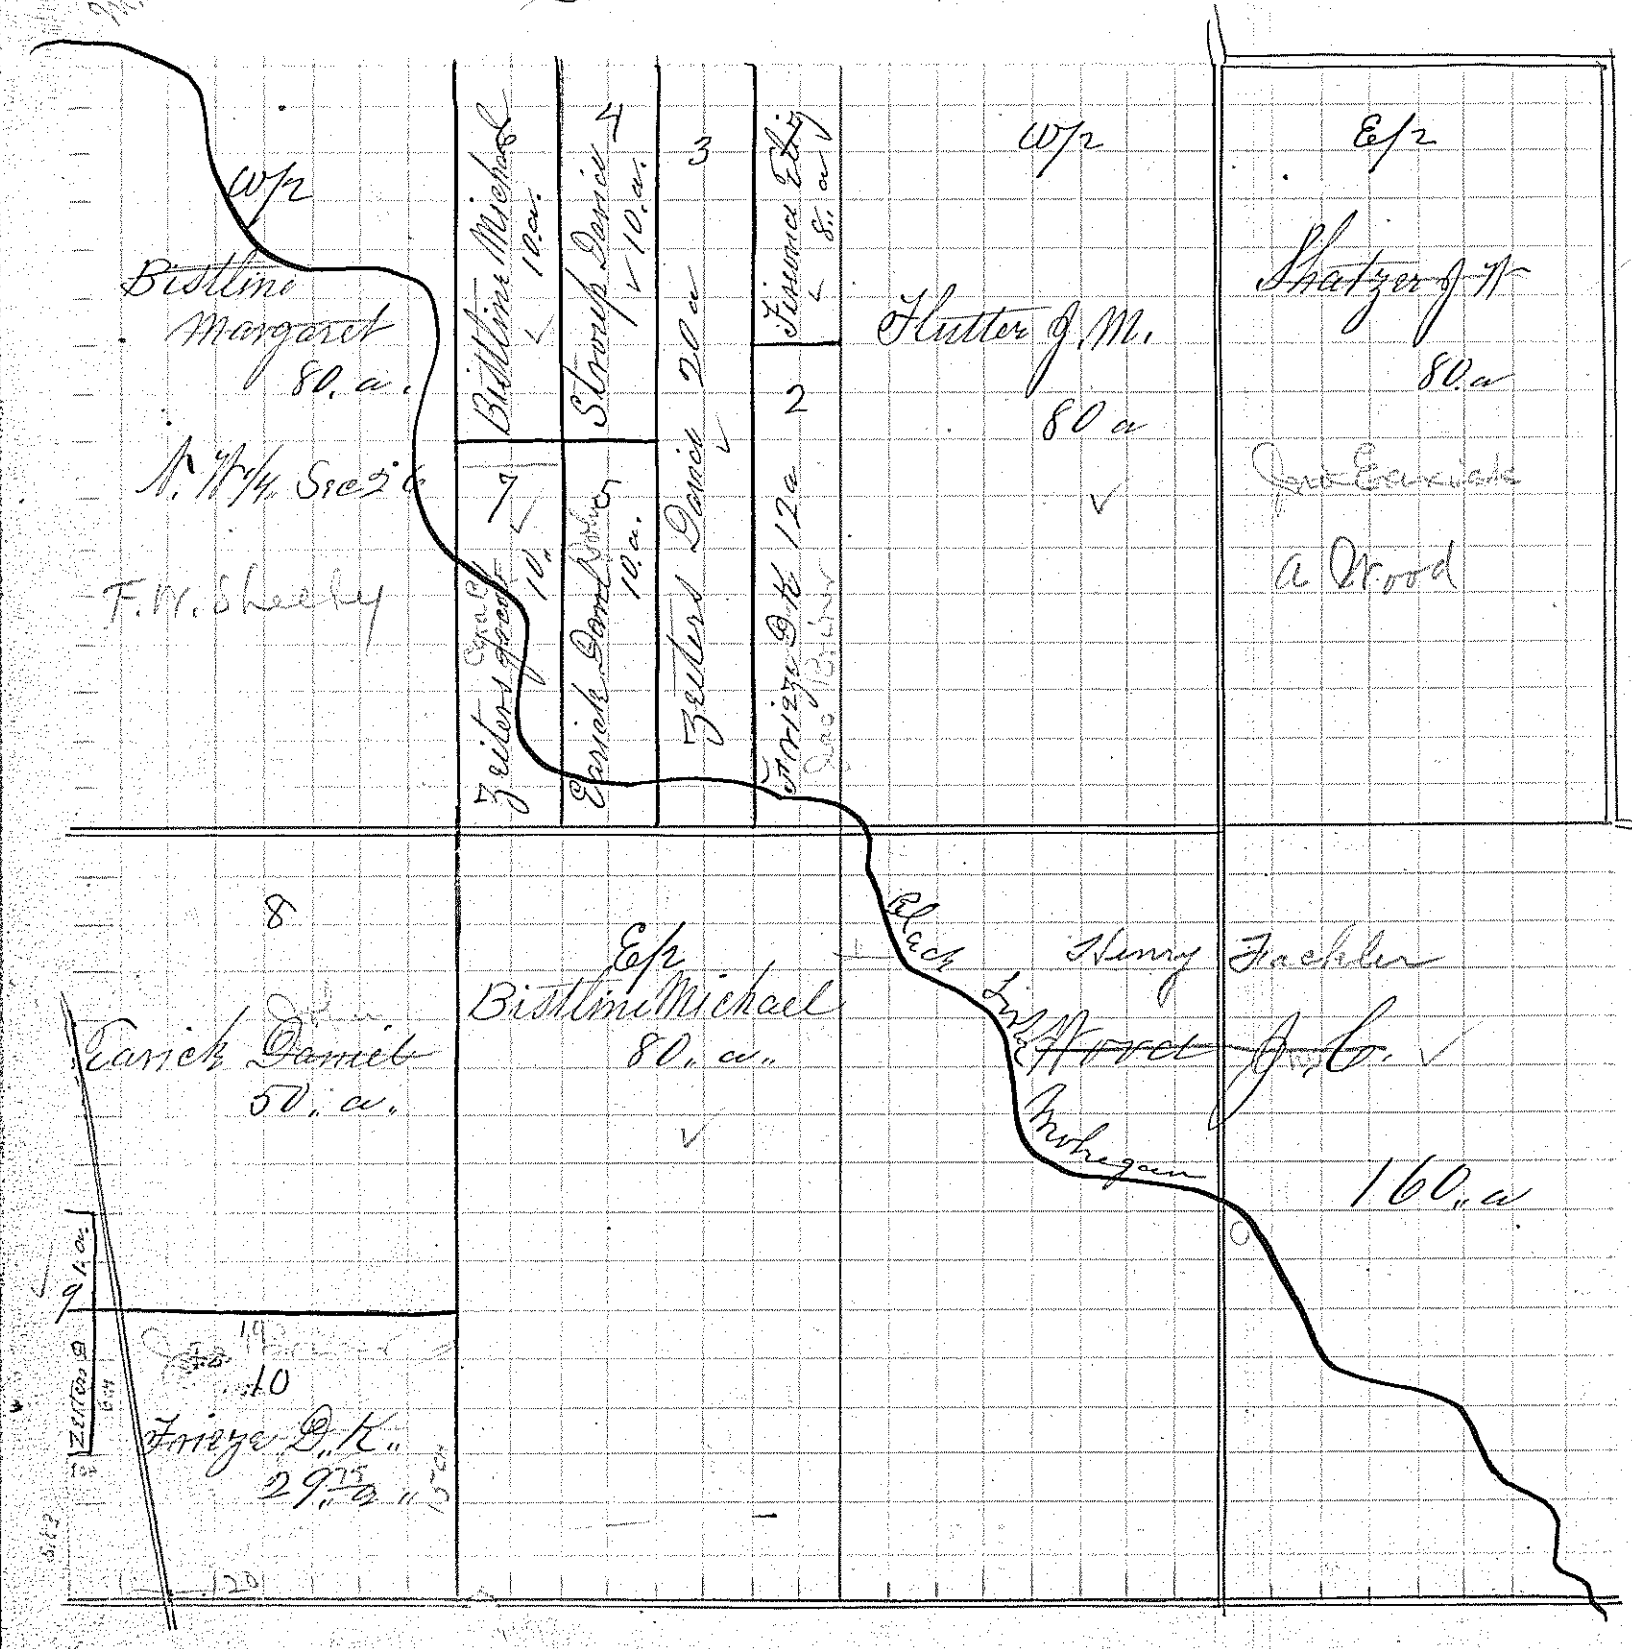

IN WHOSE NAME ASSESSED.

Bloom Geo
Dietz Geo
Glasgow Eli
" " Etho
" " Mary
Sybarger Hm
Chambs Geo
" " Same
Sondus Geo
Shatzer J.H.
" " Same
Chambs Geo
13
2 Stow 17 a.
J.H. Sondus

Section No. 26.

Bestline Margaret
" " Michael
" " Same
" " Same
Carick Daniel
" " Same
Frize D.K.
" " Same
Finney Eli
Flutter J.M.
Shatzer J.H.
Stroup David
Wood J.C.
Zerkel David
" " Same
" " Jacob