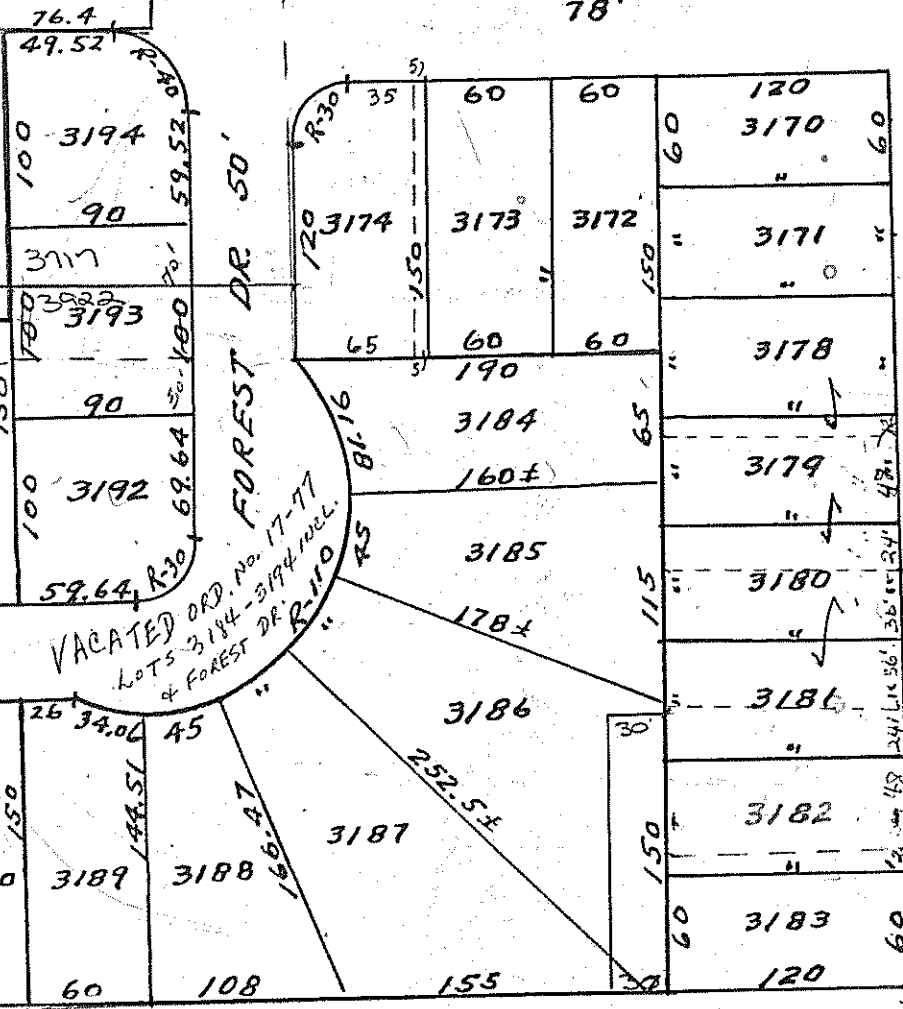

896.4

See Map 37-A

Map 38 A

Amended
4/2/02

D FRANKET
& Linville
1.2 AC

D+S Ramsey
.346

J+L Sperr
1.33

SA CLAUS
.644

.46

TAFT ST.
78'

40.75 AC

MLB Properties

5.712 AC

Map 33

VACATED ORD. No. 17-77
LOTS 3184, 3194 INCL.
+ FOREST DR. R. 110

FOREST DR. 50'

VERNON RD.

860'

37

Shelby