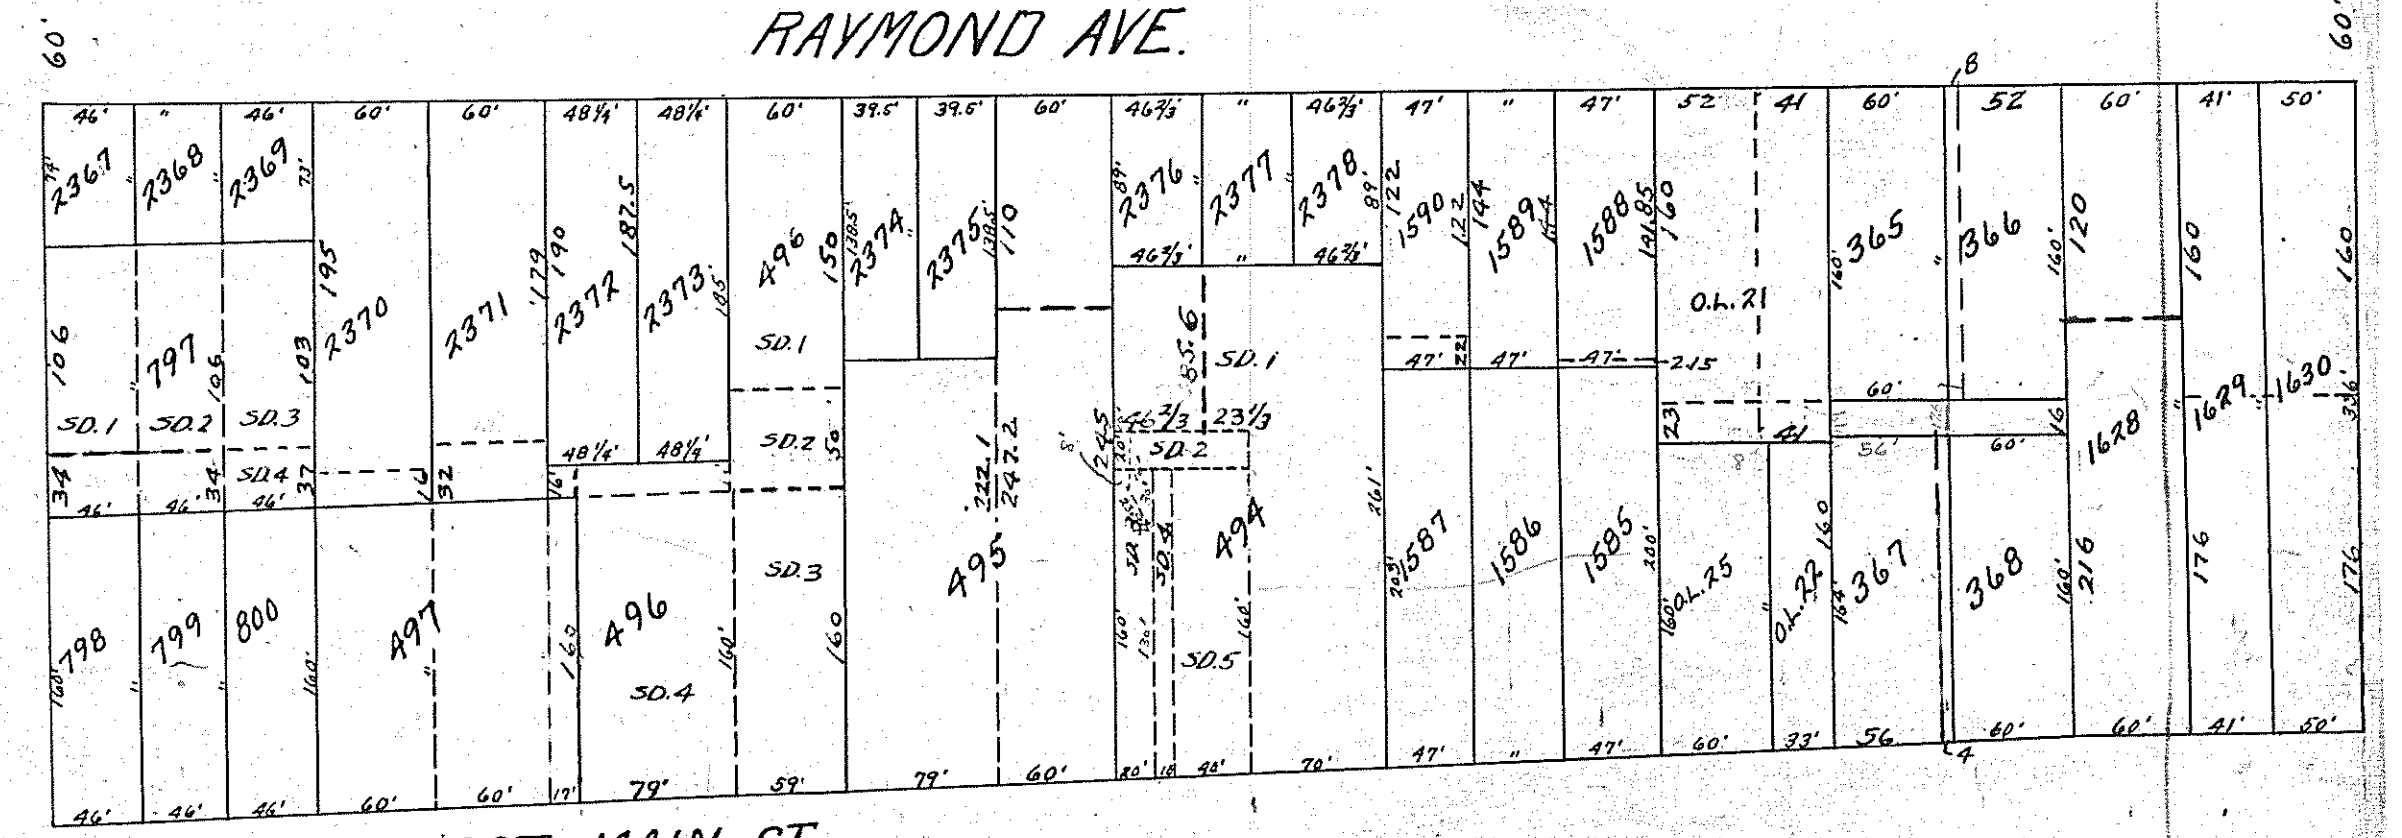

10

V6 P9.23  
 Showed depth of  
 lots as 186 ft.