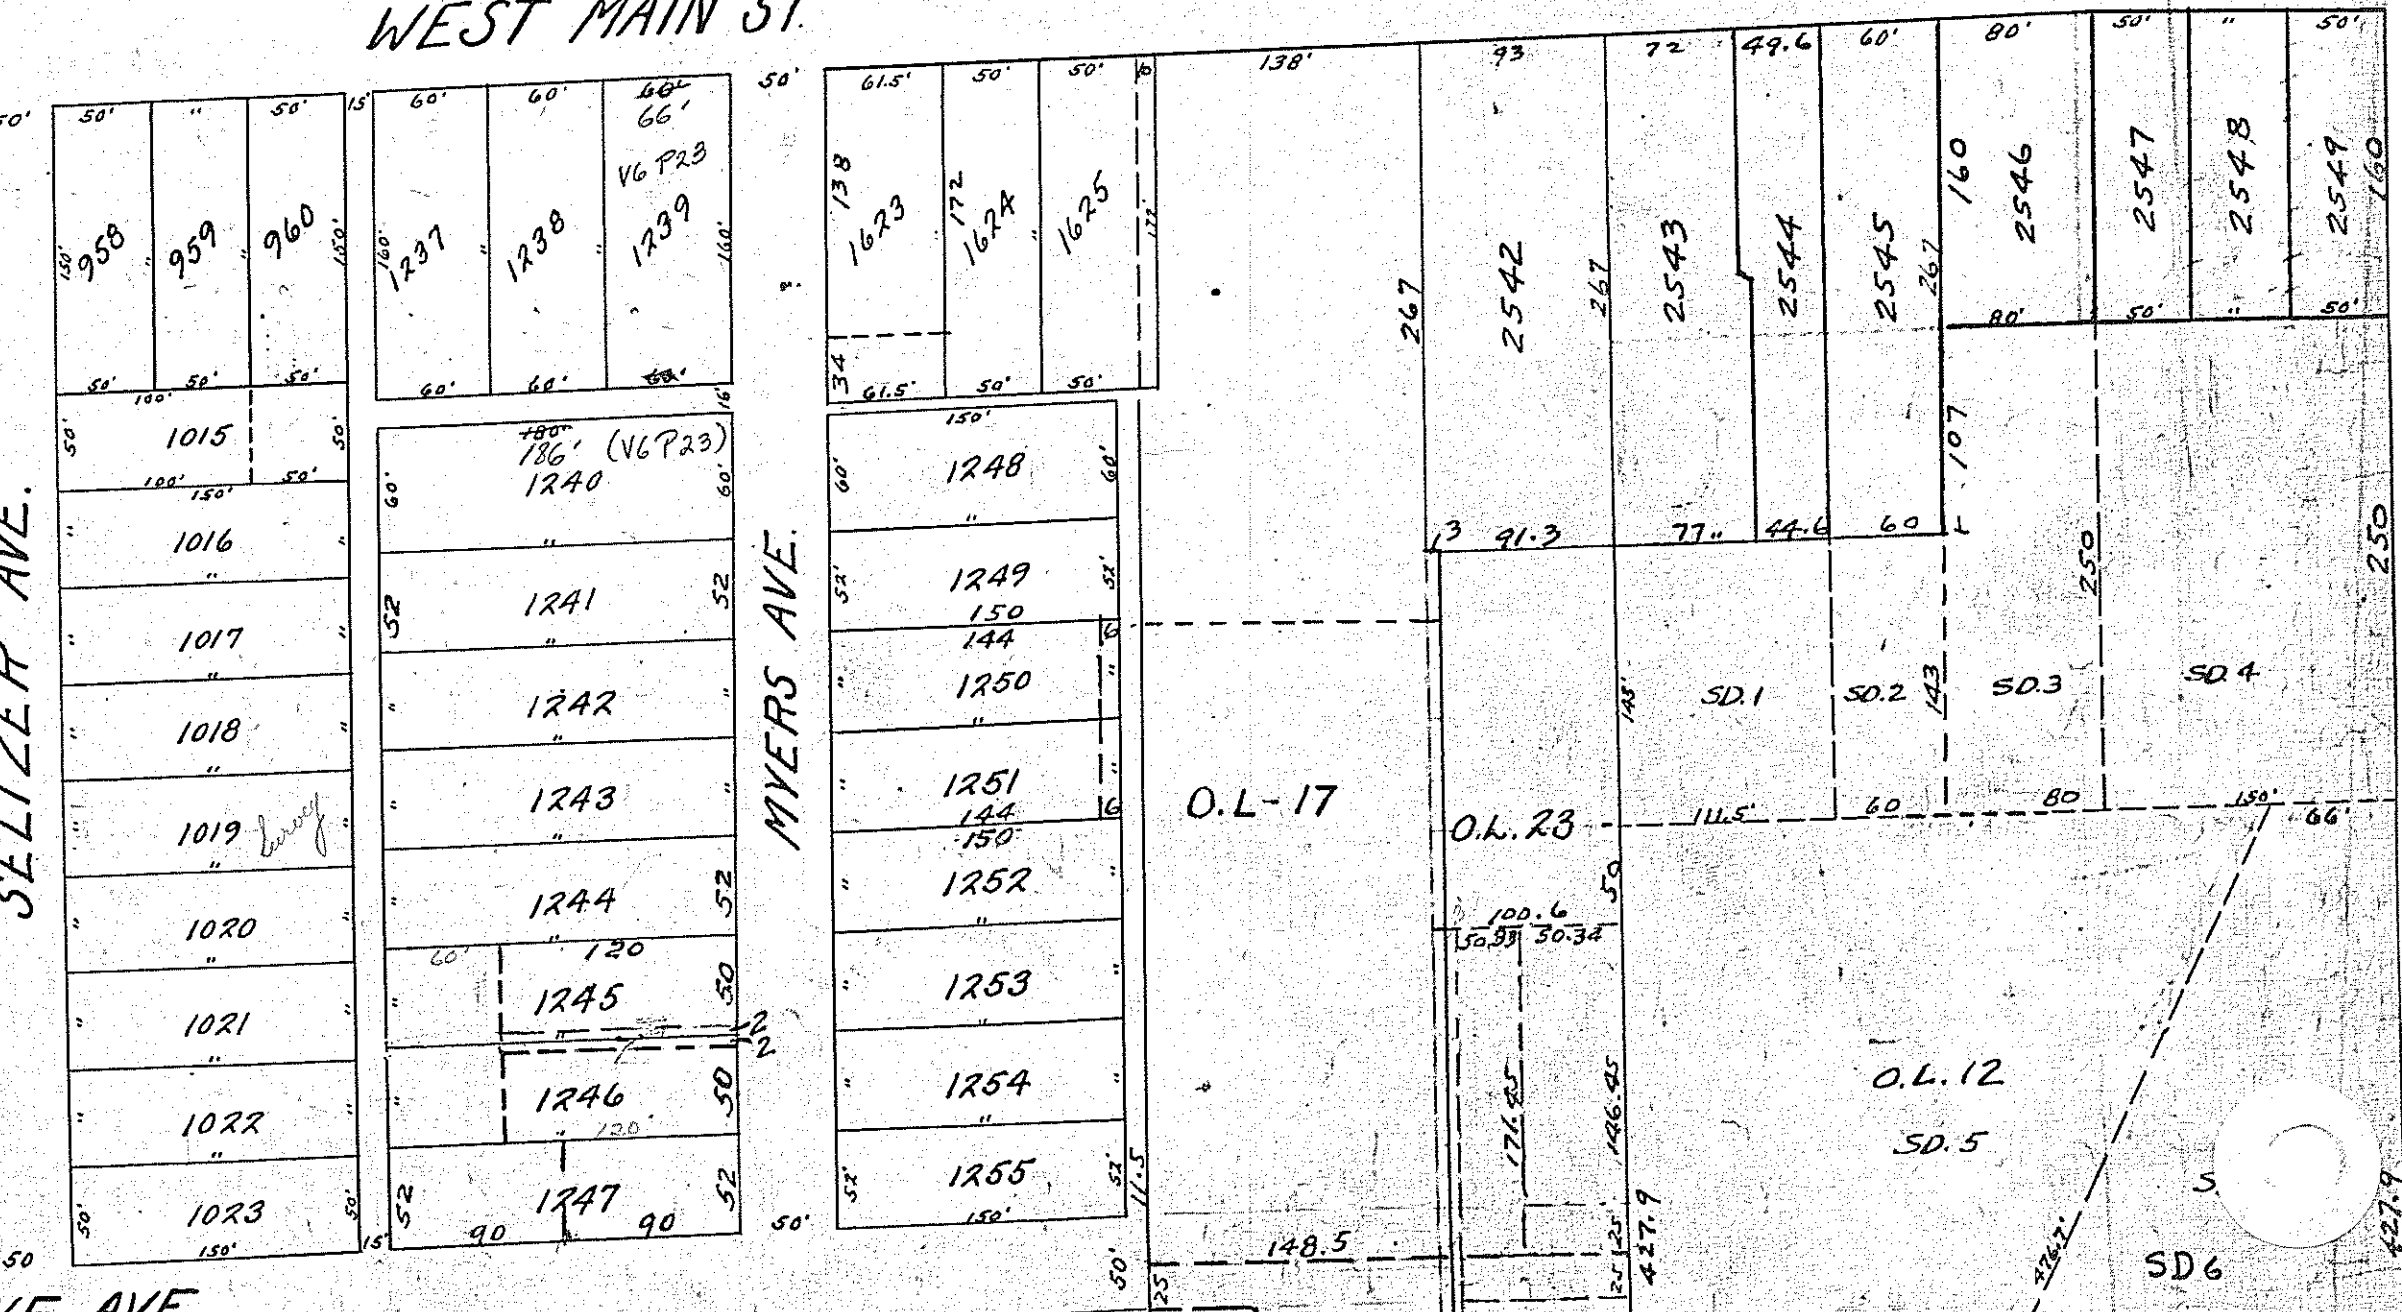

10

V6 P9.23  
 Showed depth of  
 lots as 186 ft.