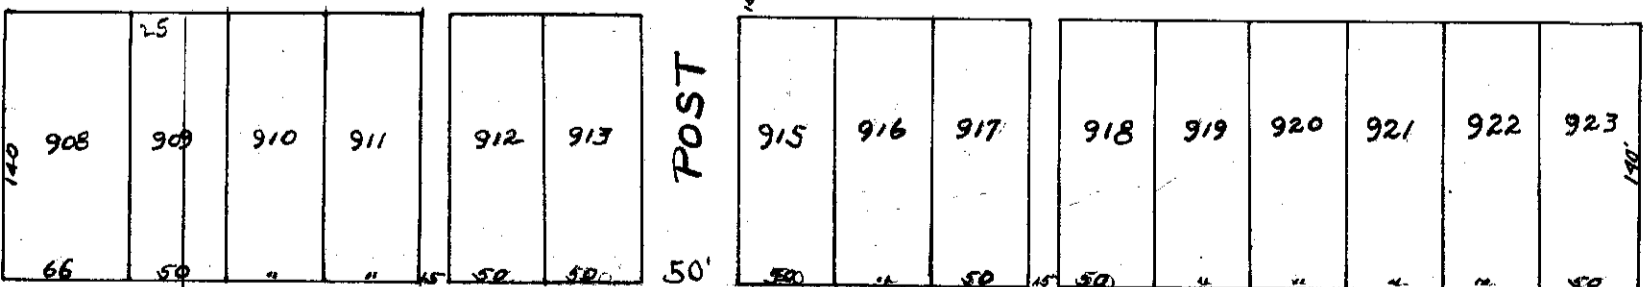

POST ST

WEST ST