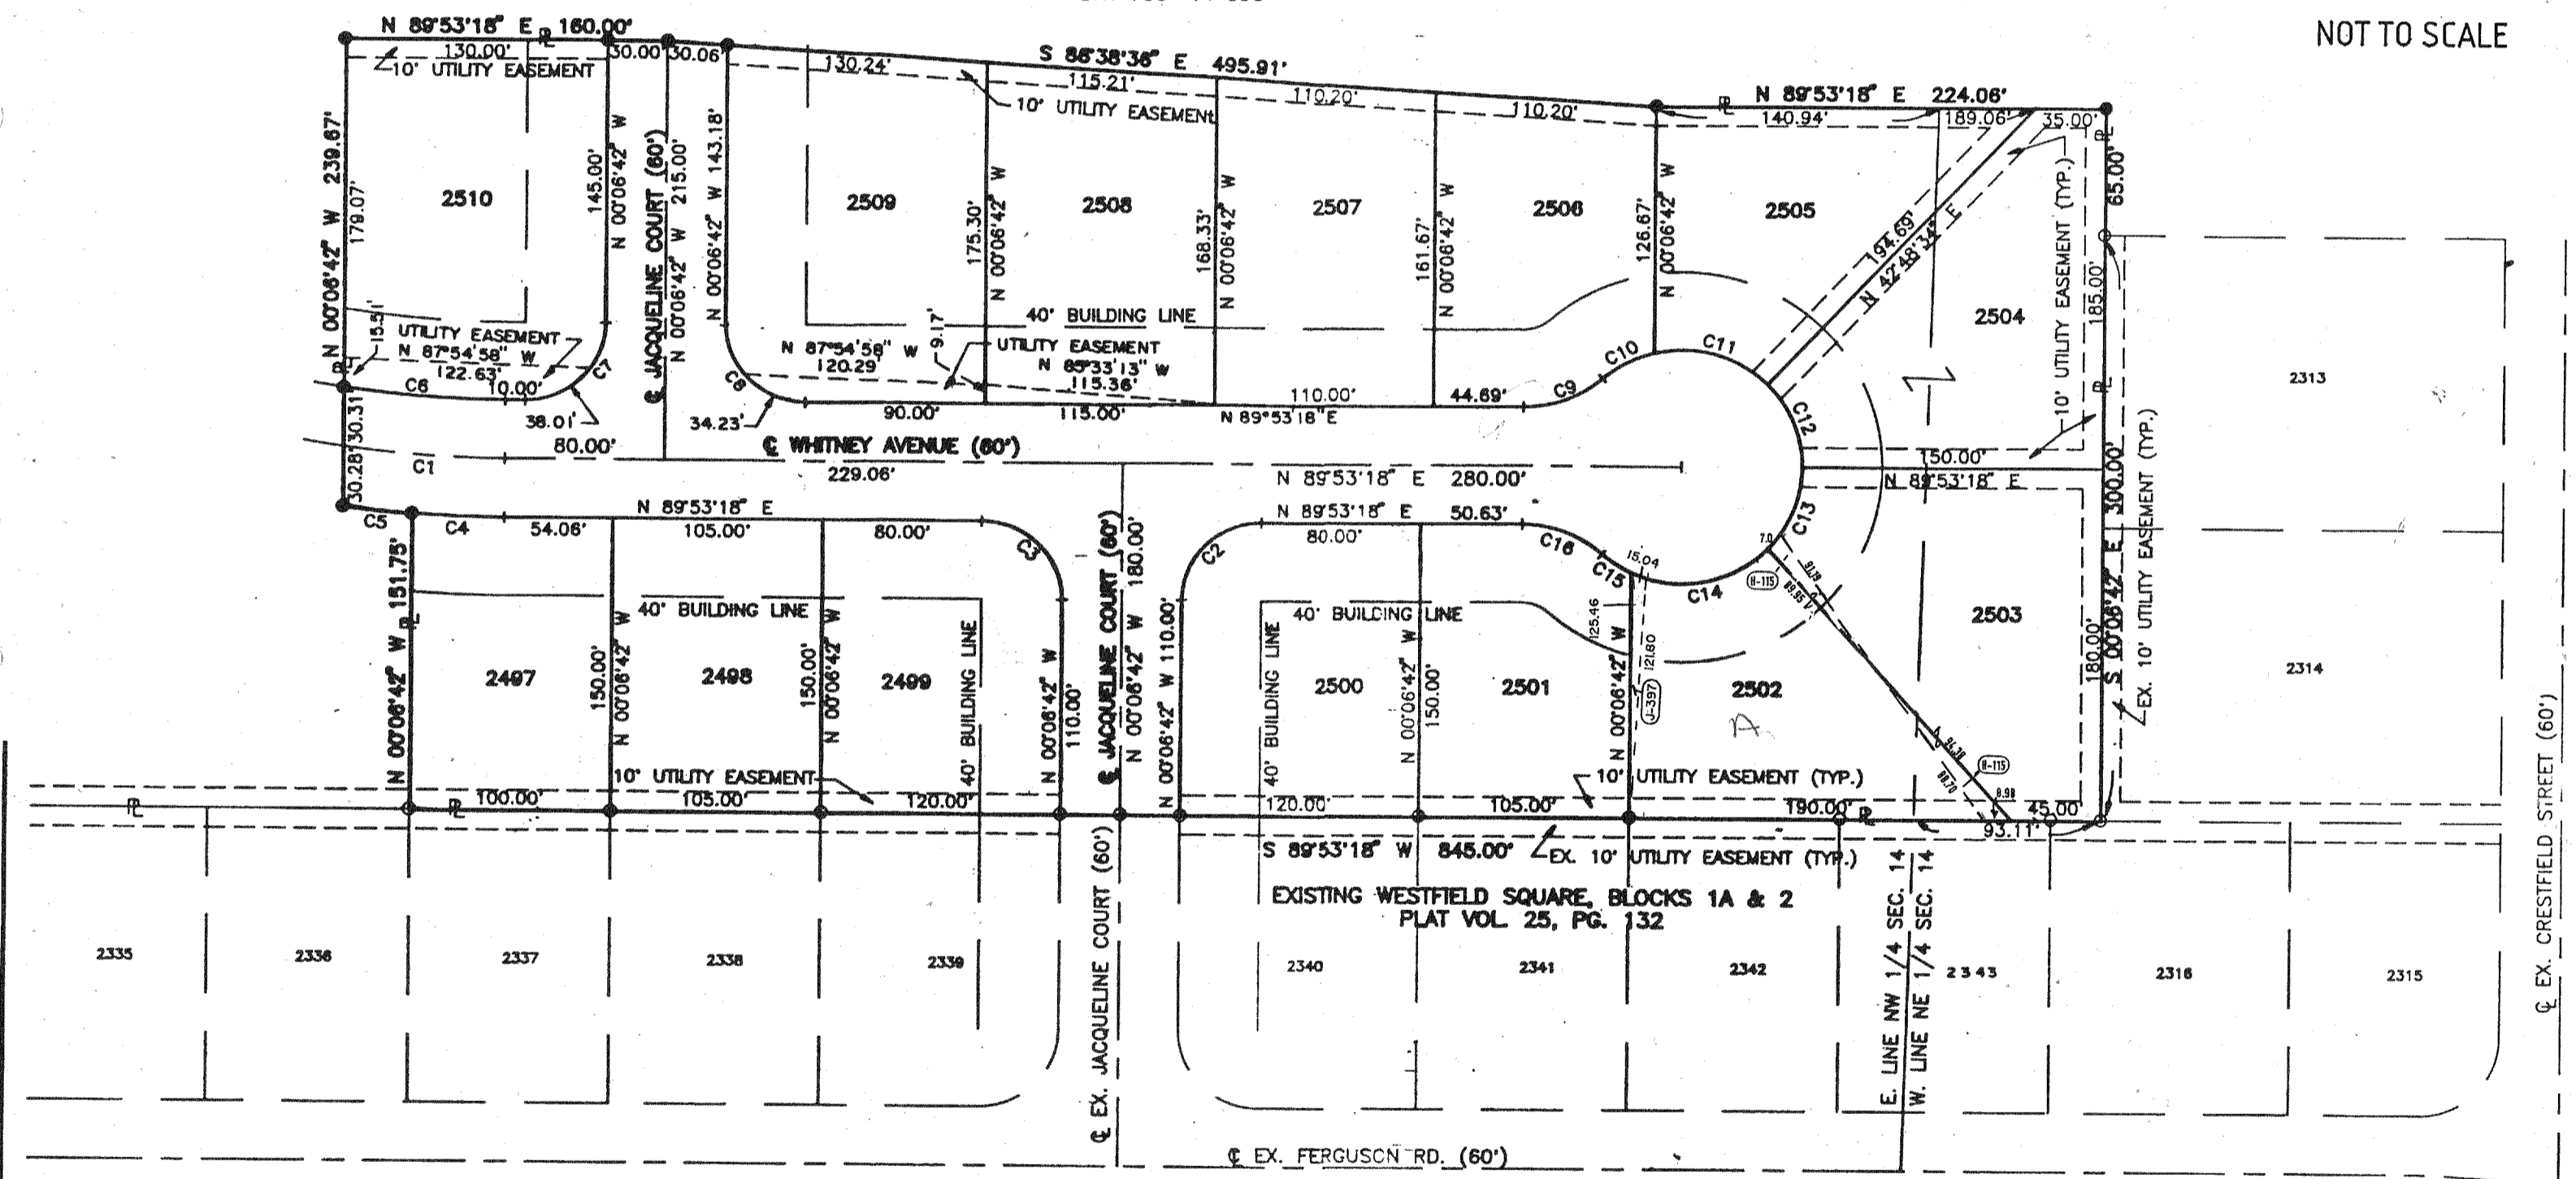

# WESTFIELD SQUARE, BLOCK 3

NOT TO SCALE

EVA JEAN SCHLUTER  
D.V. 736 P. 396

522 8118

ONTARIO CITY

65

10-22-25