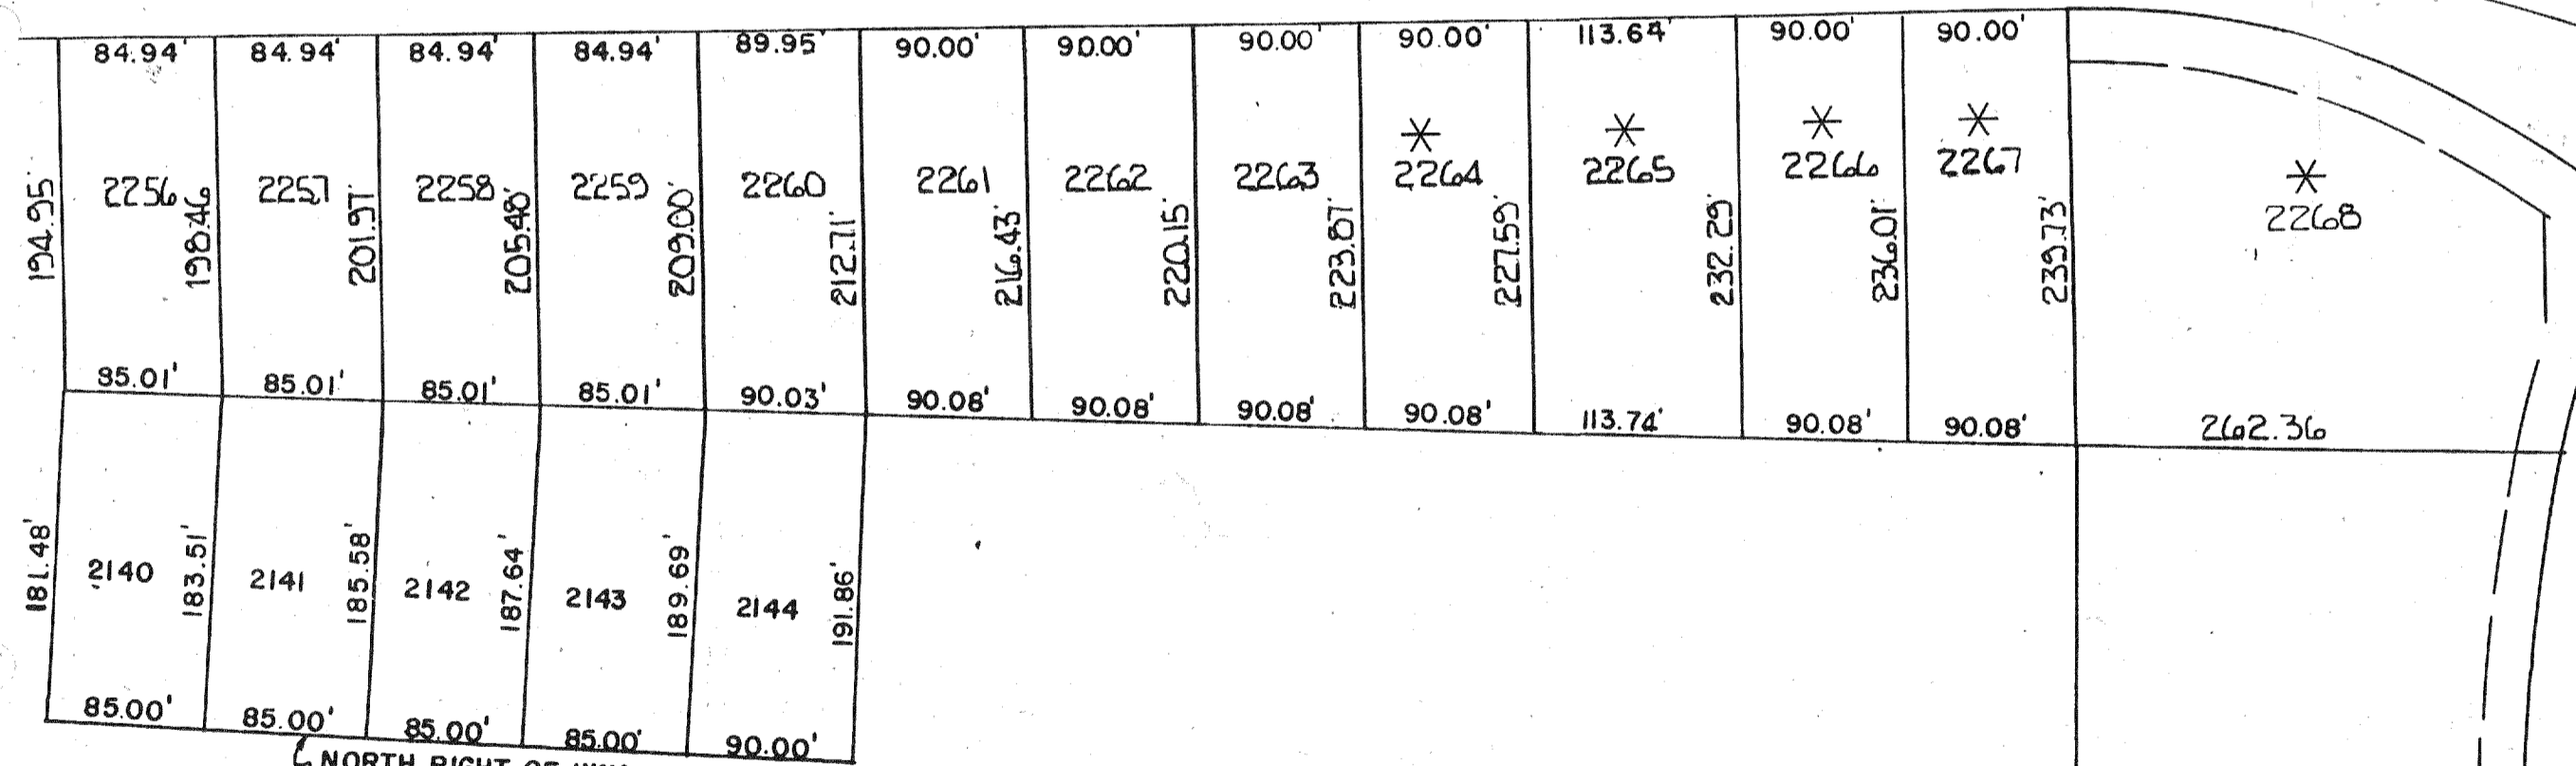

SPRING VILLAGE LANE 60' R/W

NORTH RIGHT OF WAY LINE
VICTORIA COURT

HOME ROAD

SPRING VILLAGE-BLOCK "E"
PT. OF S.E. 1/4, SEC. 12,
SPRINGFIELD TWP. ALLOTS.

ONTARIO CITY

* REPLATTED, SEE MAP 63

7-8-96

47-B