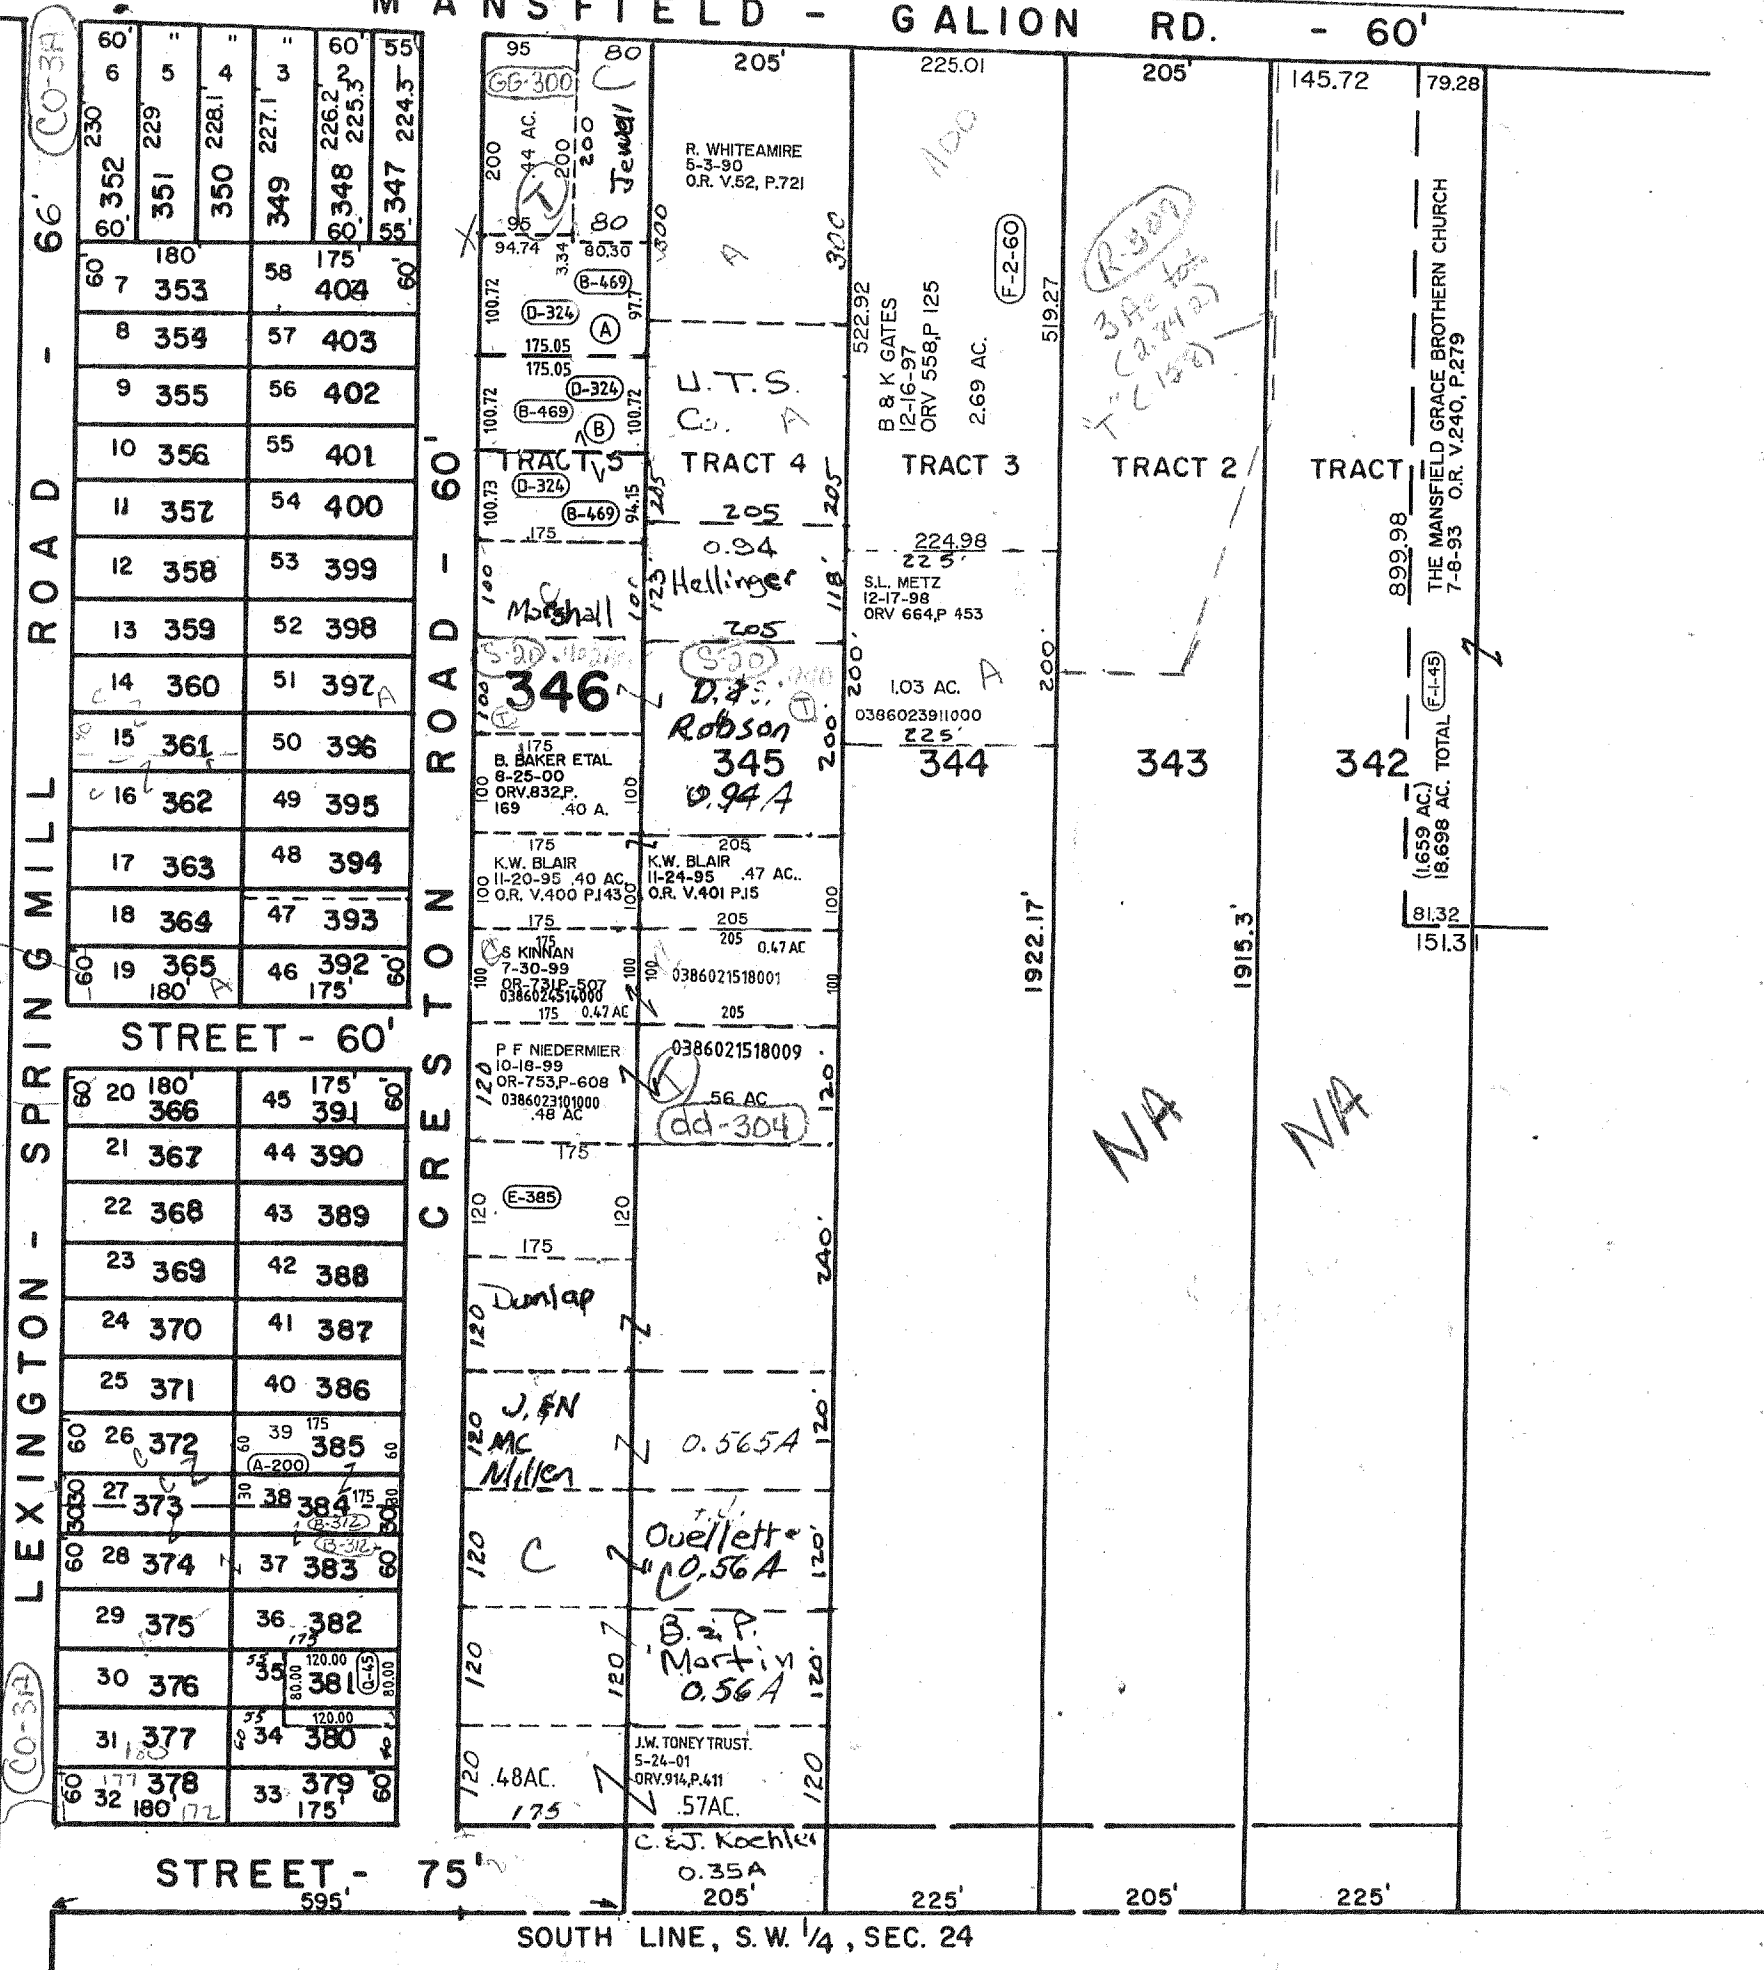

MANSFIELD - GALION RD. - 60'

FORMERLY  
HILLCREST ESTATES  
VOL. 12, PAGE 2 & 11

SCALE - 1" = 200'

VILLAGE OF ONT.  
12-30-77  
D.V. 766, P. 114  
330'