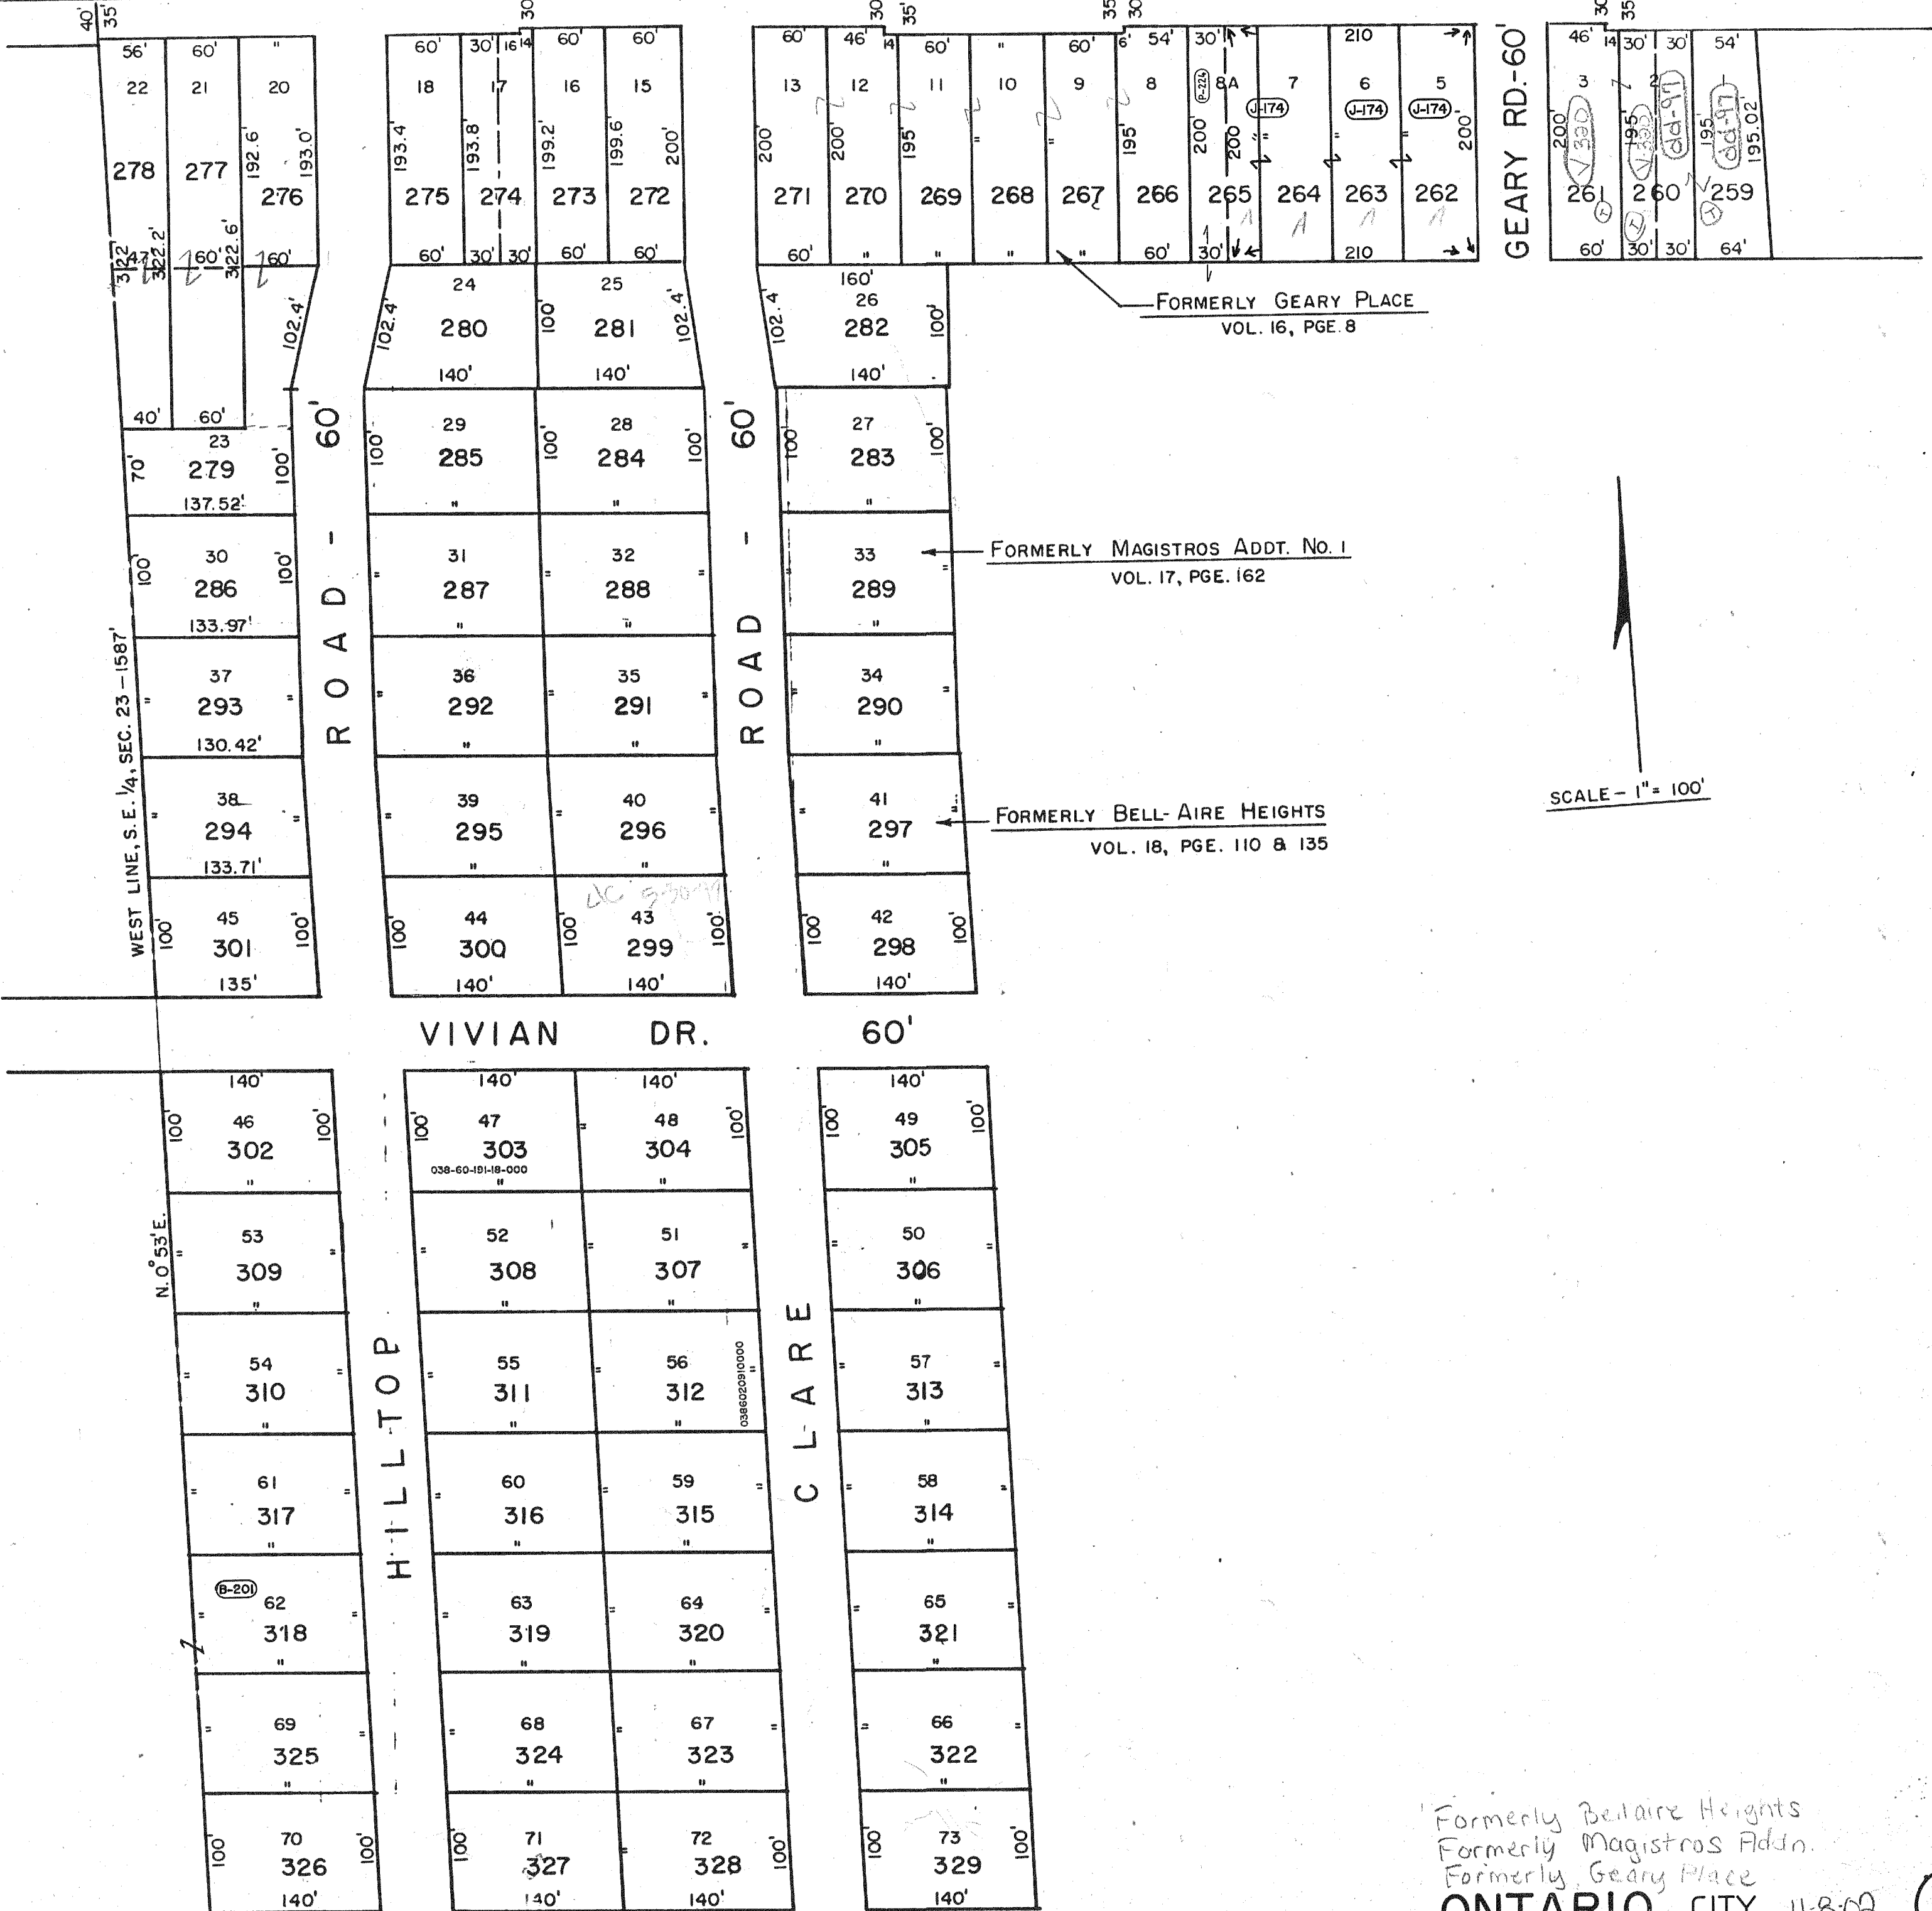

S. 86° 45' E. S. R. 30 S. S. 86° 33' E. GALION - MANSFIELD ROAD

Formerly Bellaire Heights
Formerly Magistros Addn.
Formerly Geary Place

ONTARIO CITY 4-8-02