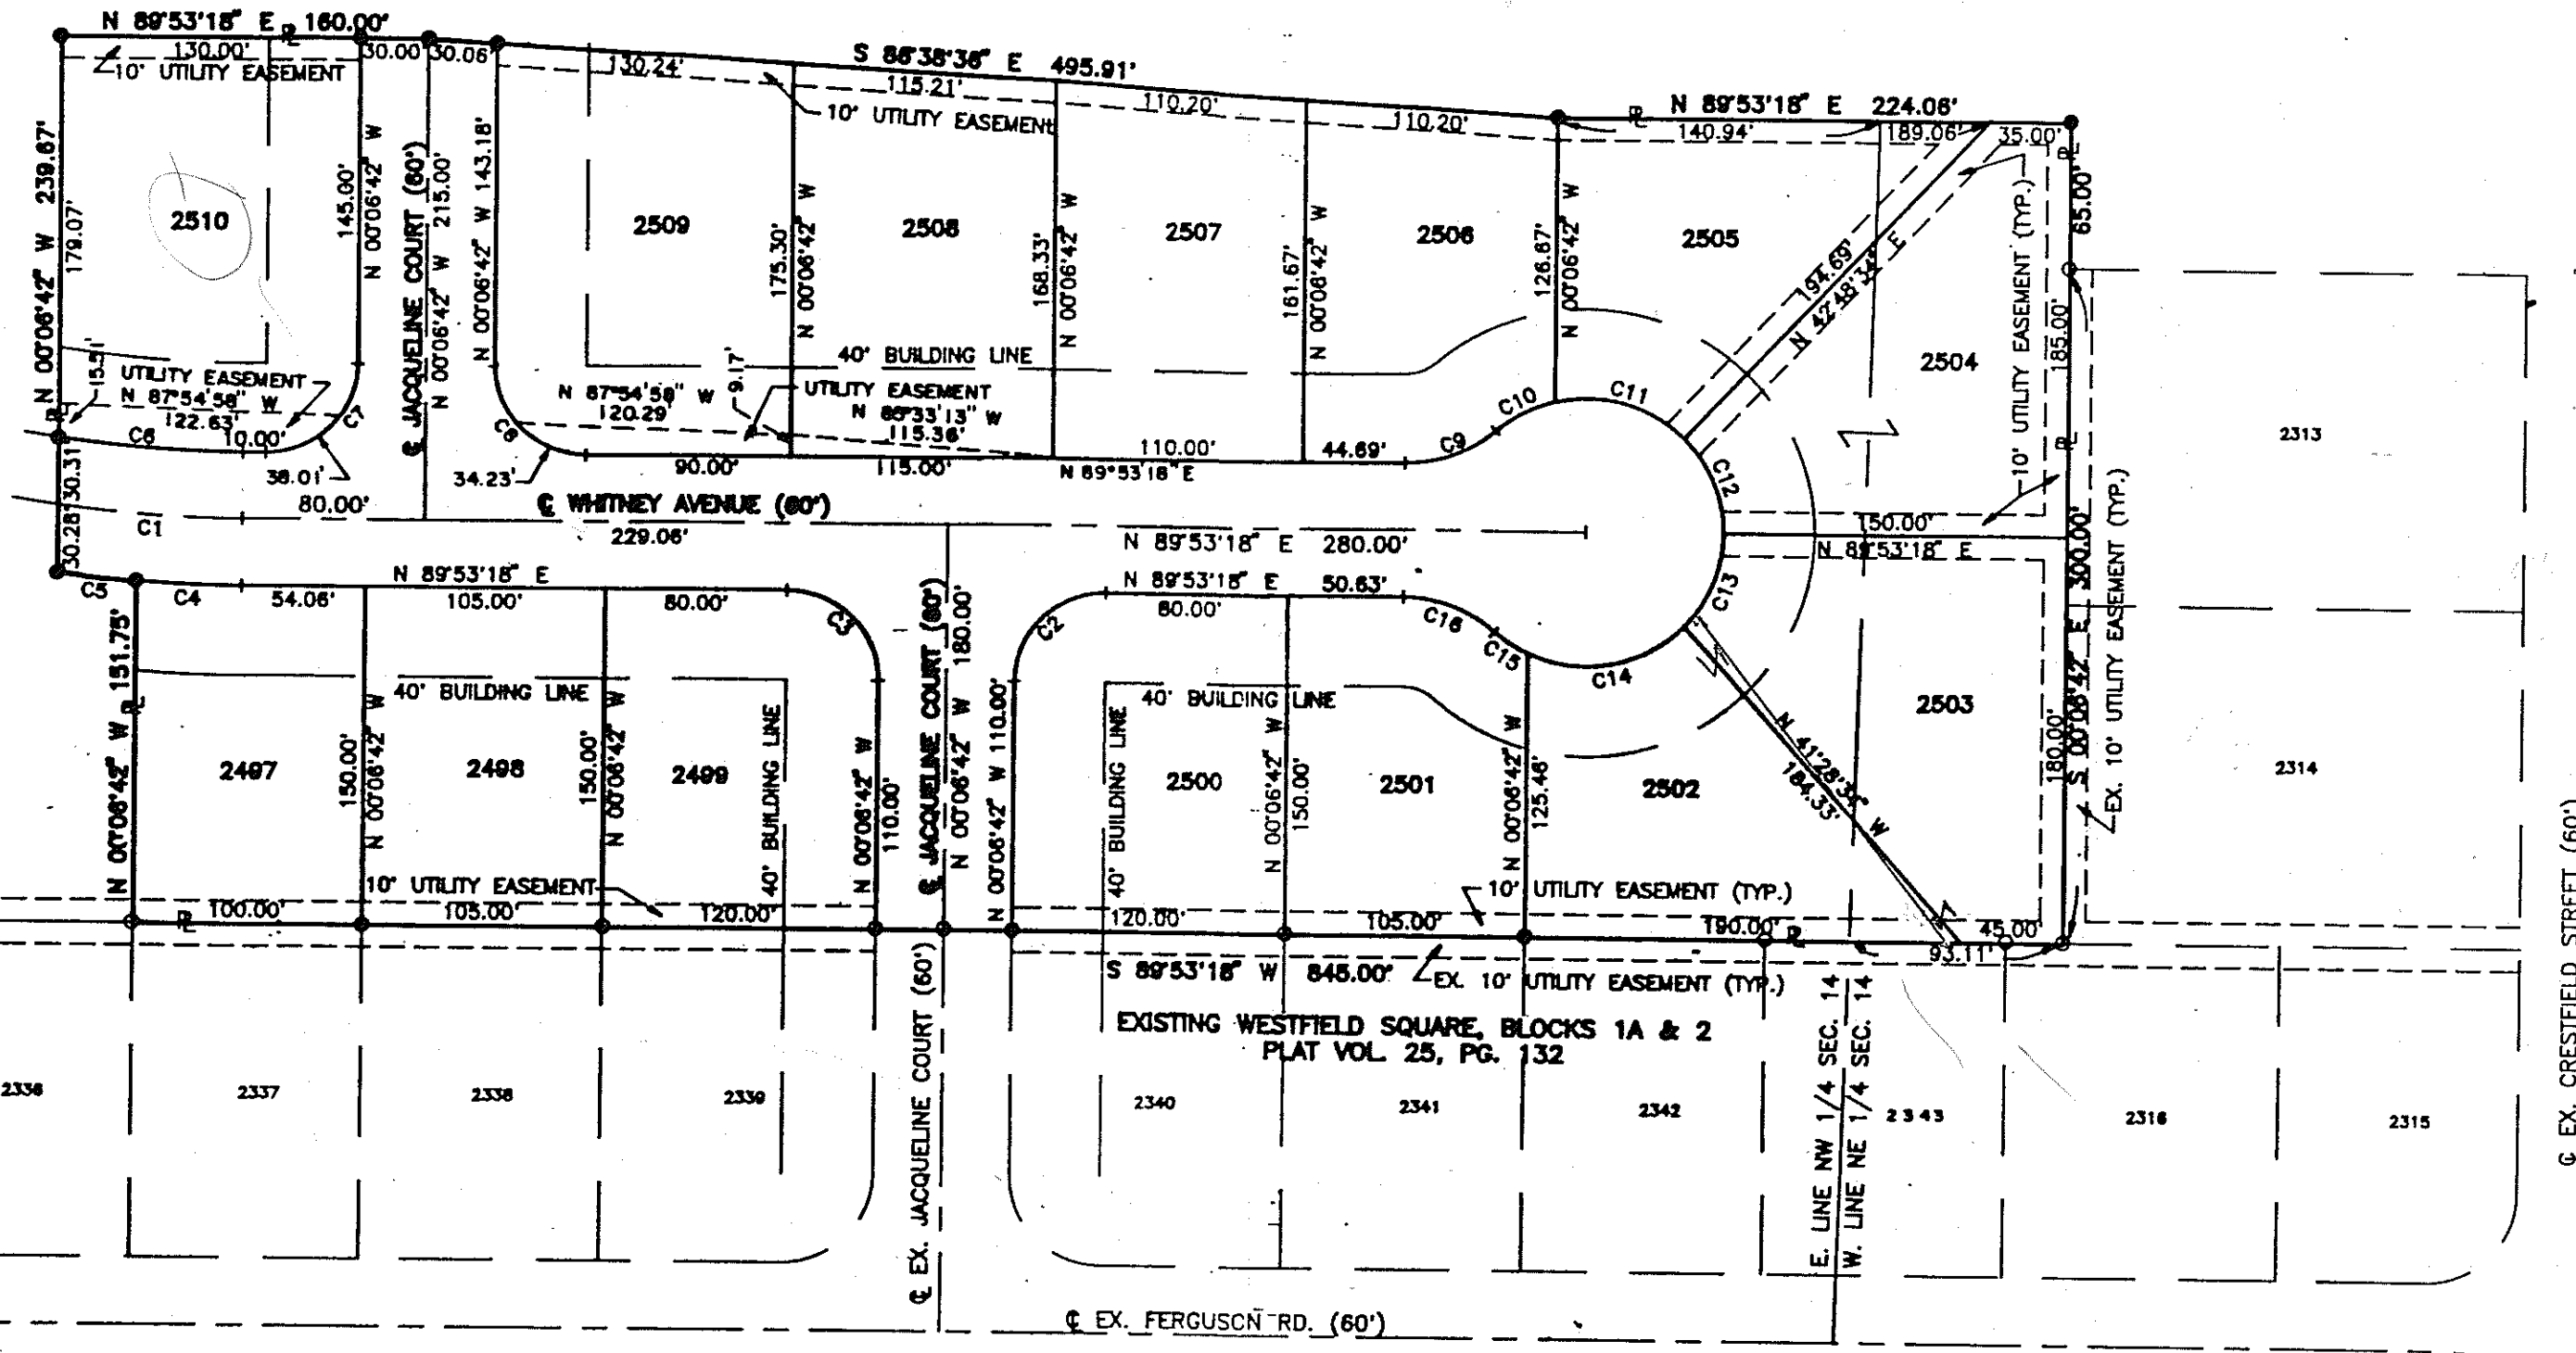

WESTFIELD SQUARE, BLOCK 3

EVA JEAN SCHLUTER
D.V. 736 P. 396

EX. CRESTFIELD STREET (60')

EX. FERGUSON RD. (60')

E. LINE NW 1/4 SEC. 14
W. LINE NE 1/4 SEC. 14