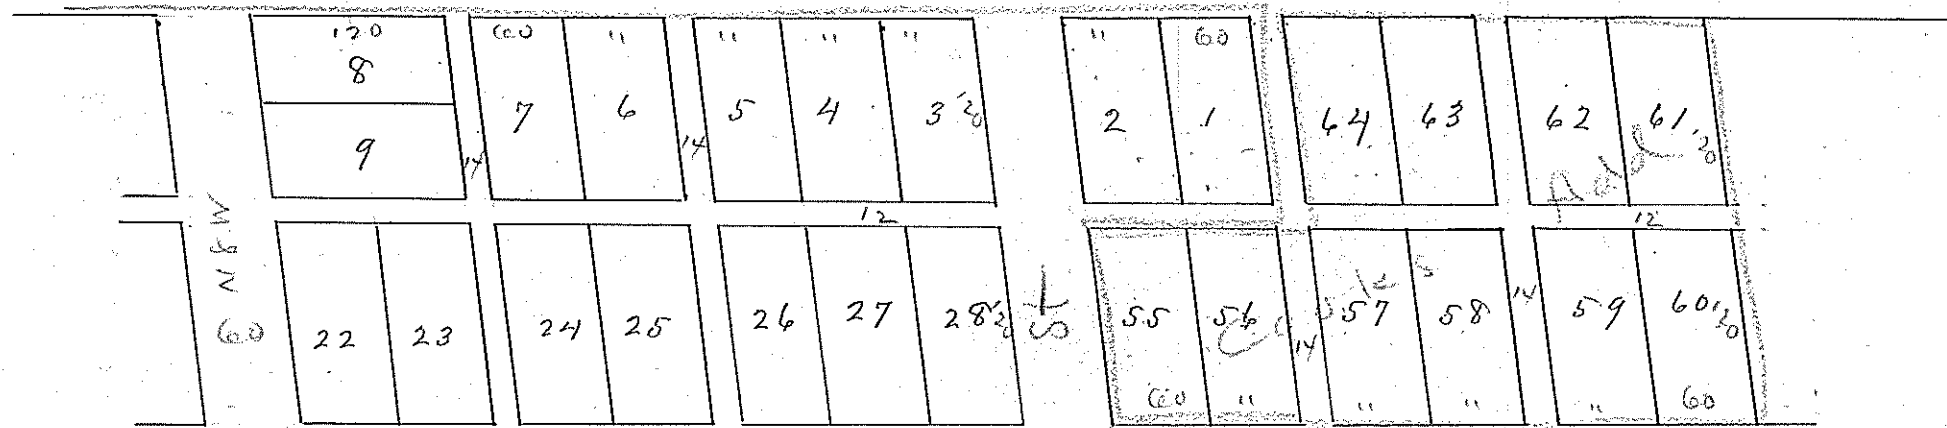

Assessment of Lots in the Town of

LOT

SCALE: Forty Feet to an Inch or Ten Feet to One-Quarter Inch.

Ontario

Orig 1-47
 Coals 1-27
 Hoover 21-16
 Hackaday 23-8

Manfield St S 8914 E0

360
 28
 30
 418

30 St
 111 125 71-72
 Coals Plat
 Bridge St
 331 Hackaday