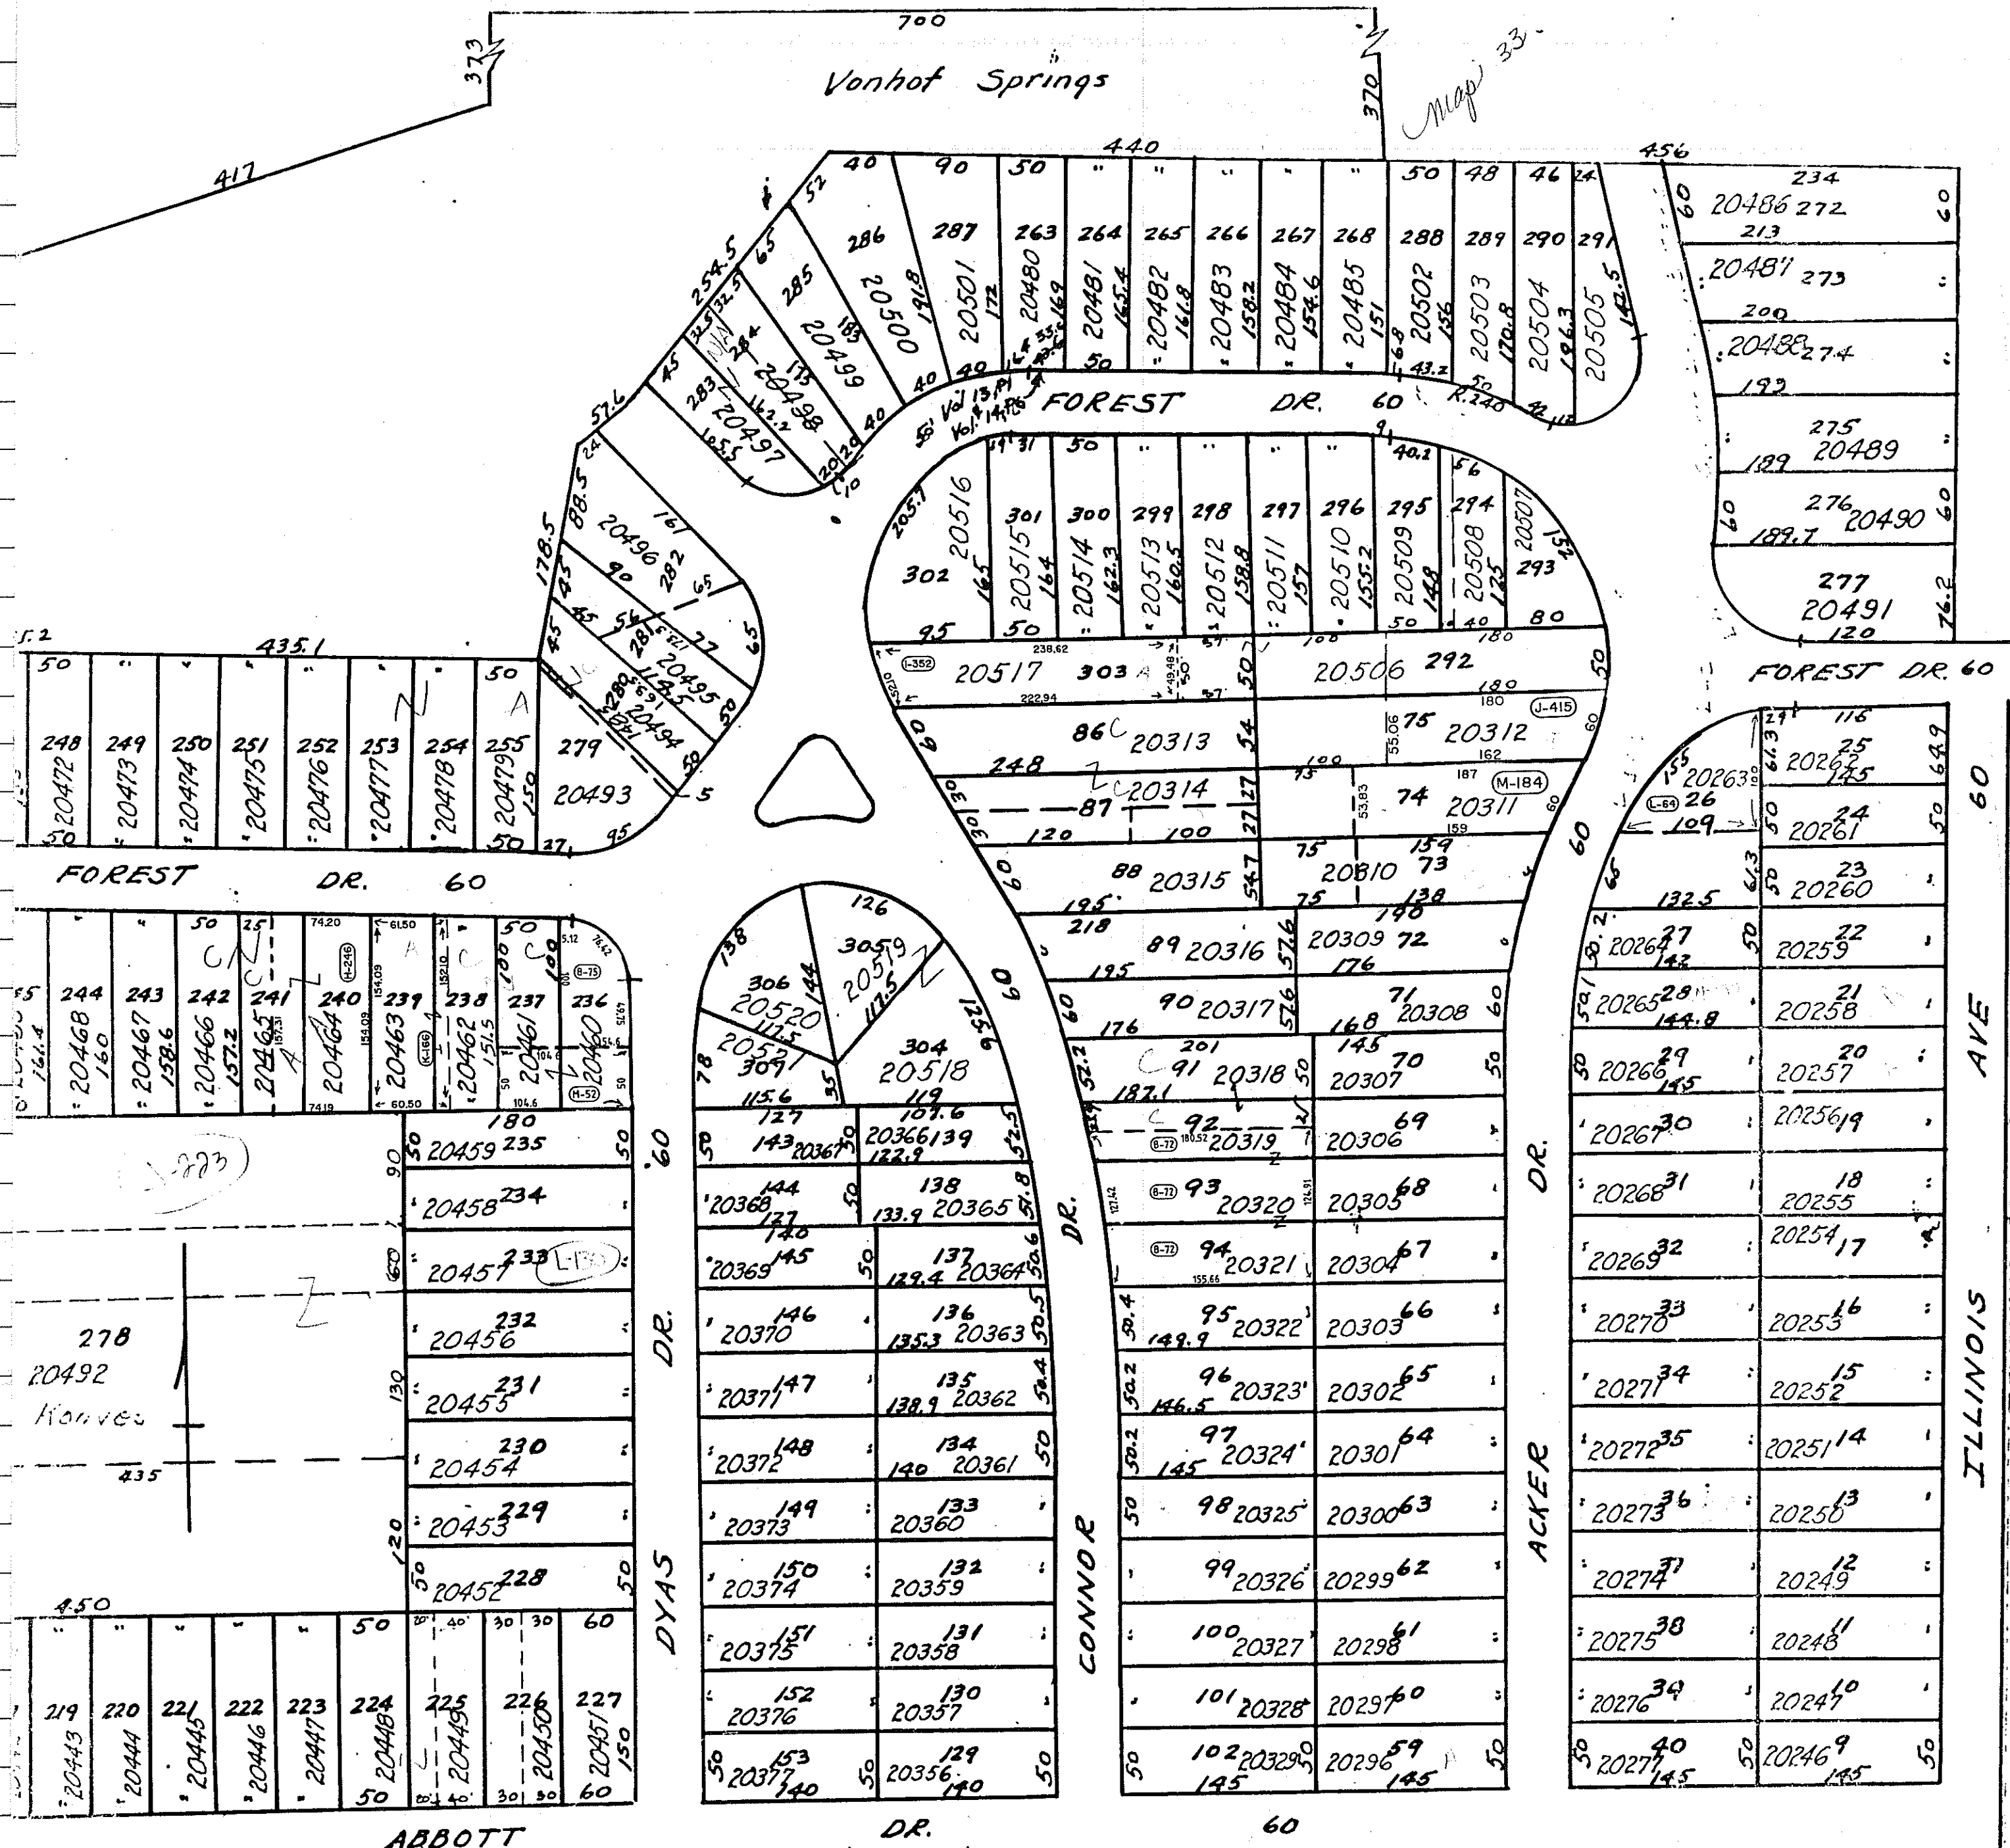

Vanhof Springs

Map 33

COOLRIDGE HEIGHTS
SW 1/4, Sec. 14, Madison Twp.
Vol. 13, P. 1 & Vol. 14, P. 6

CITY OF MANSFIELD
BOOK 5

MADISON TWP ALLOTS
BOOK 5
5
37