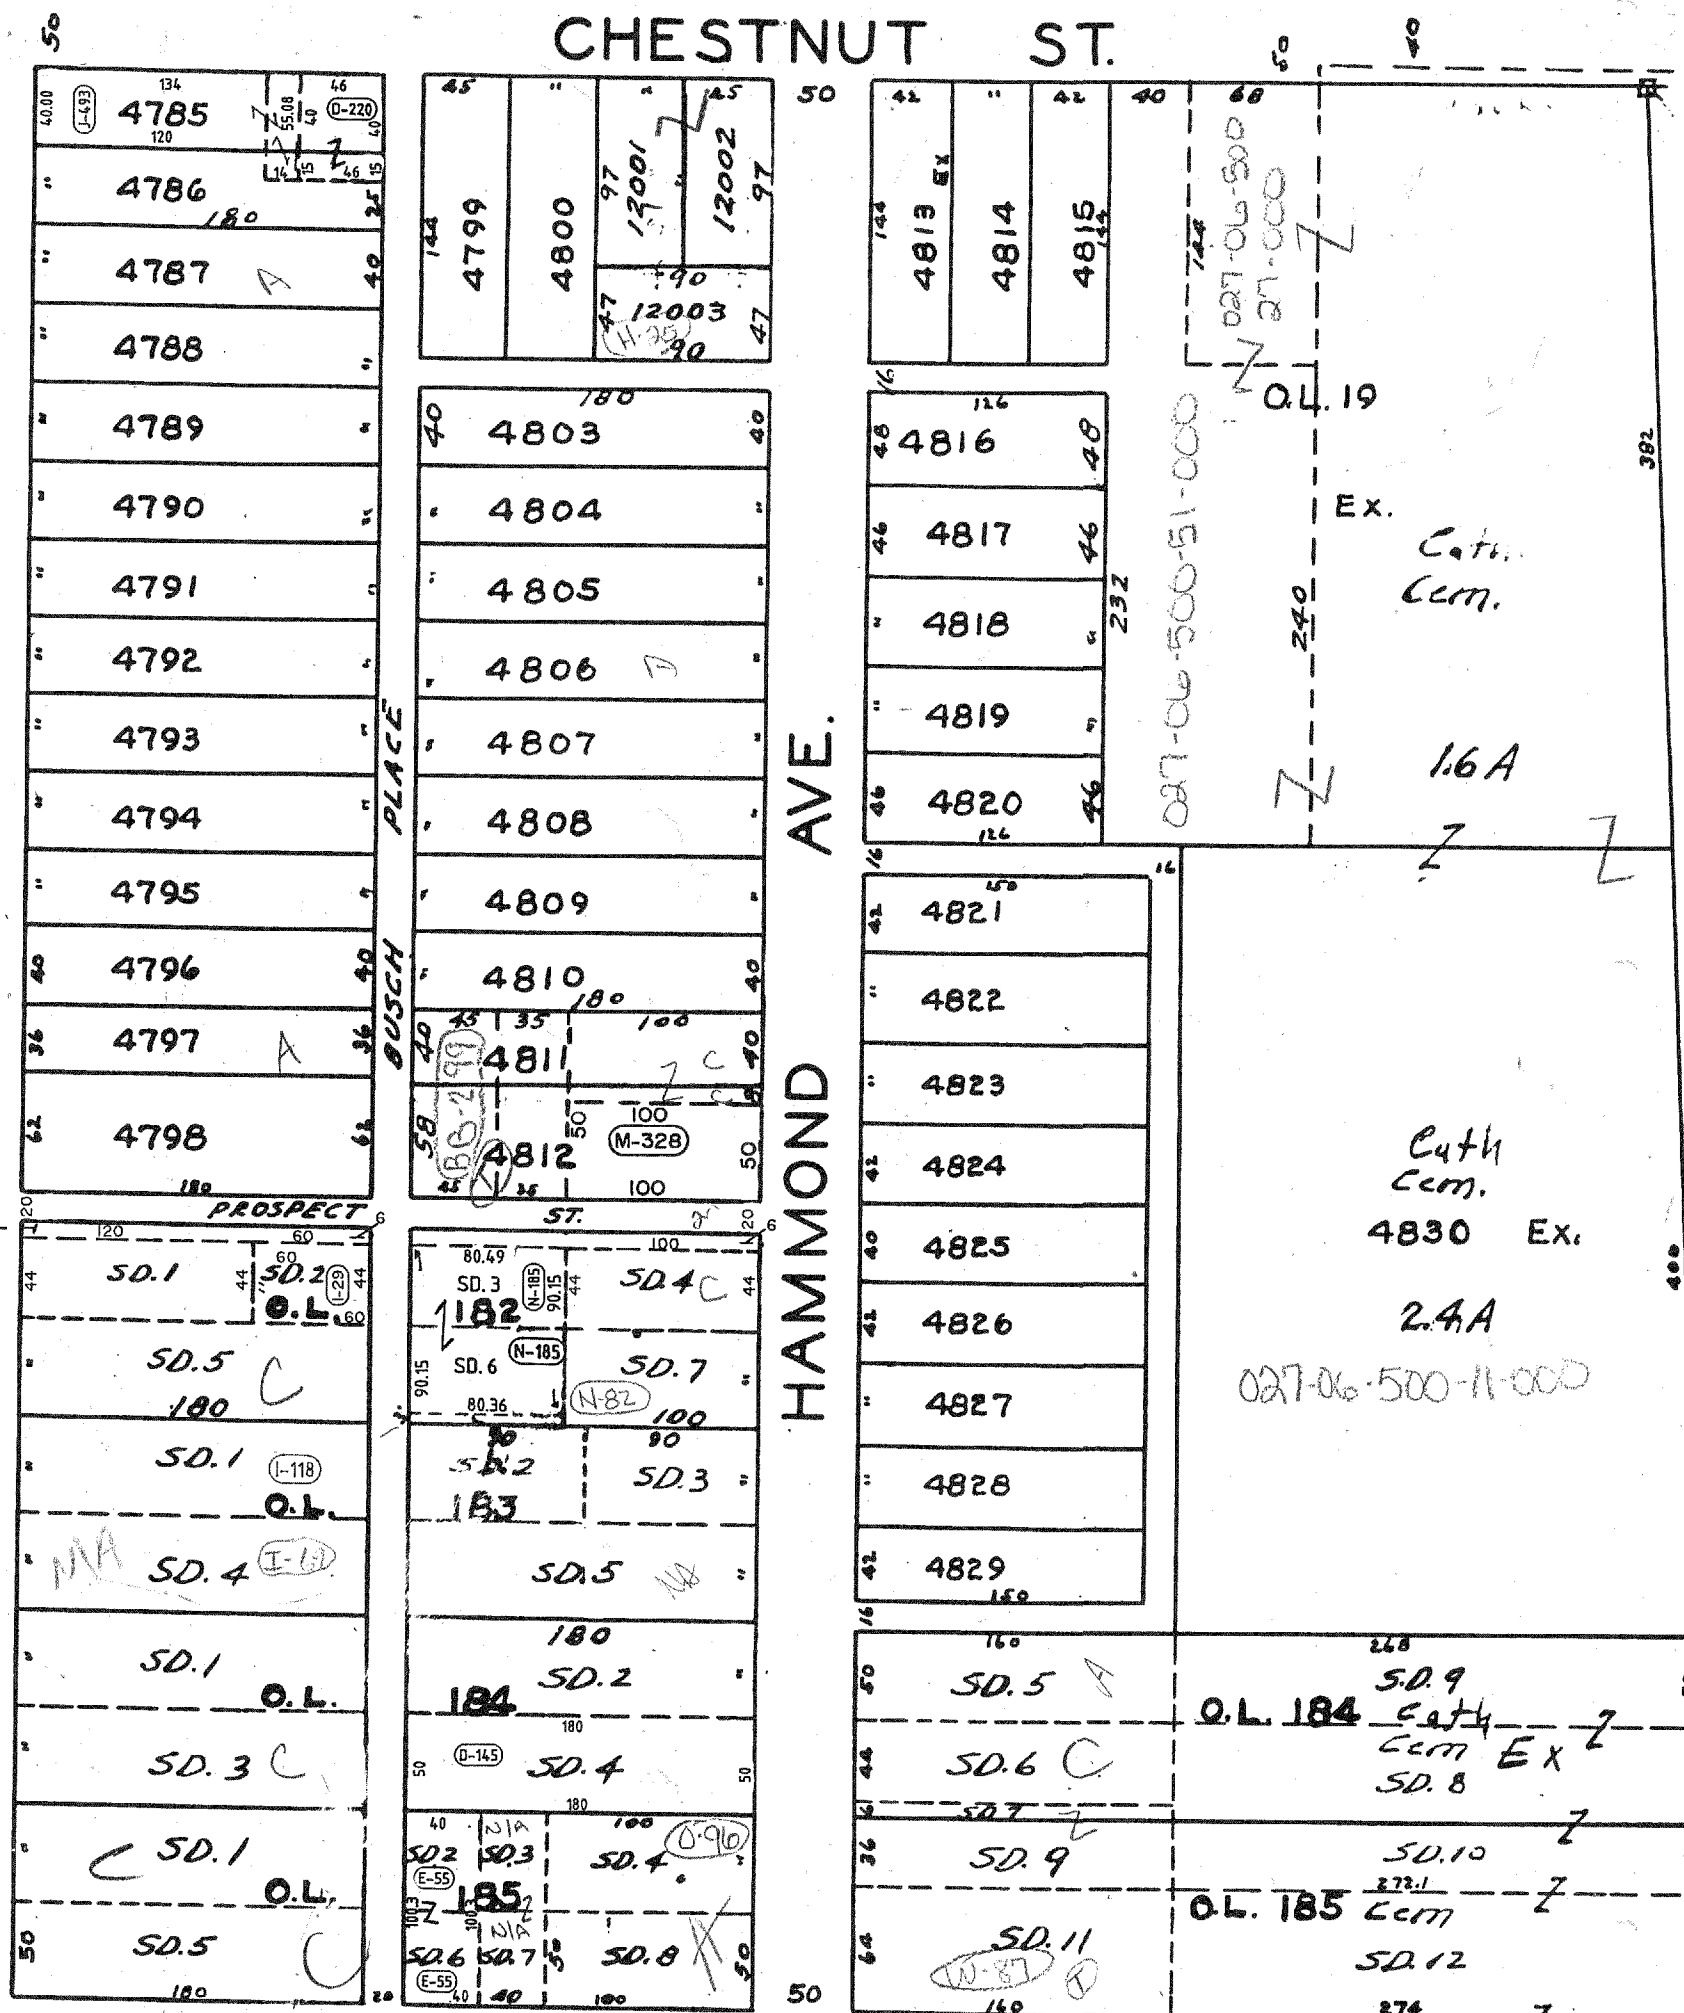

CHESTNUT ST.

NE Cor.
SE Qr. Sec. 28

SOUTH MAIN ST.

CITY OF MANSFIELD
12-18-1905
DV. 129.P. 583

MANSFIELD AVE.

STATE ST.

6th Ward (6/11)

3-15-01