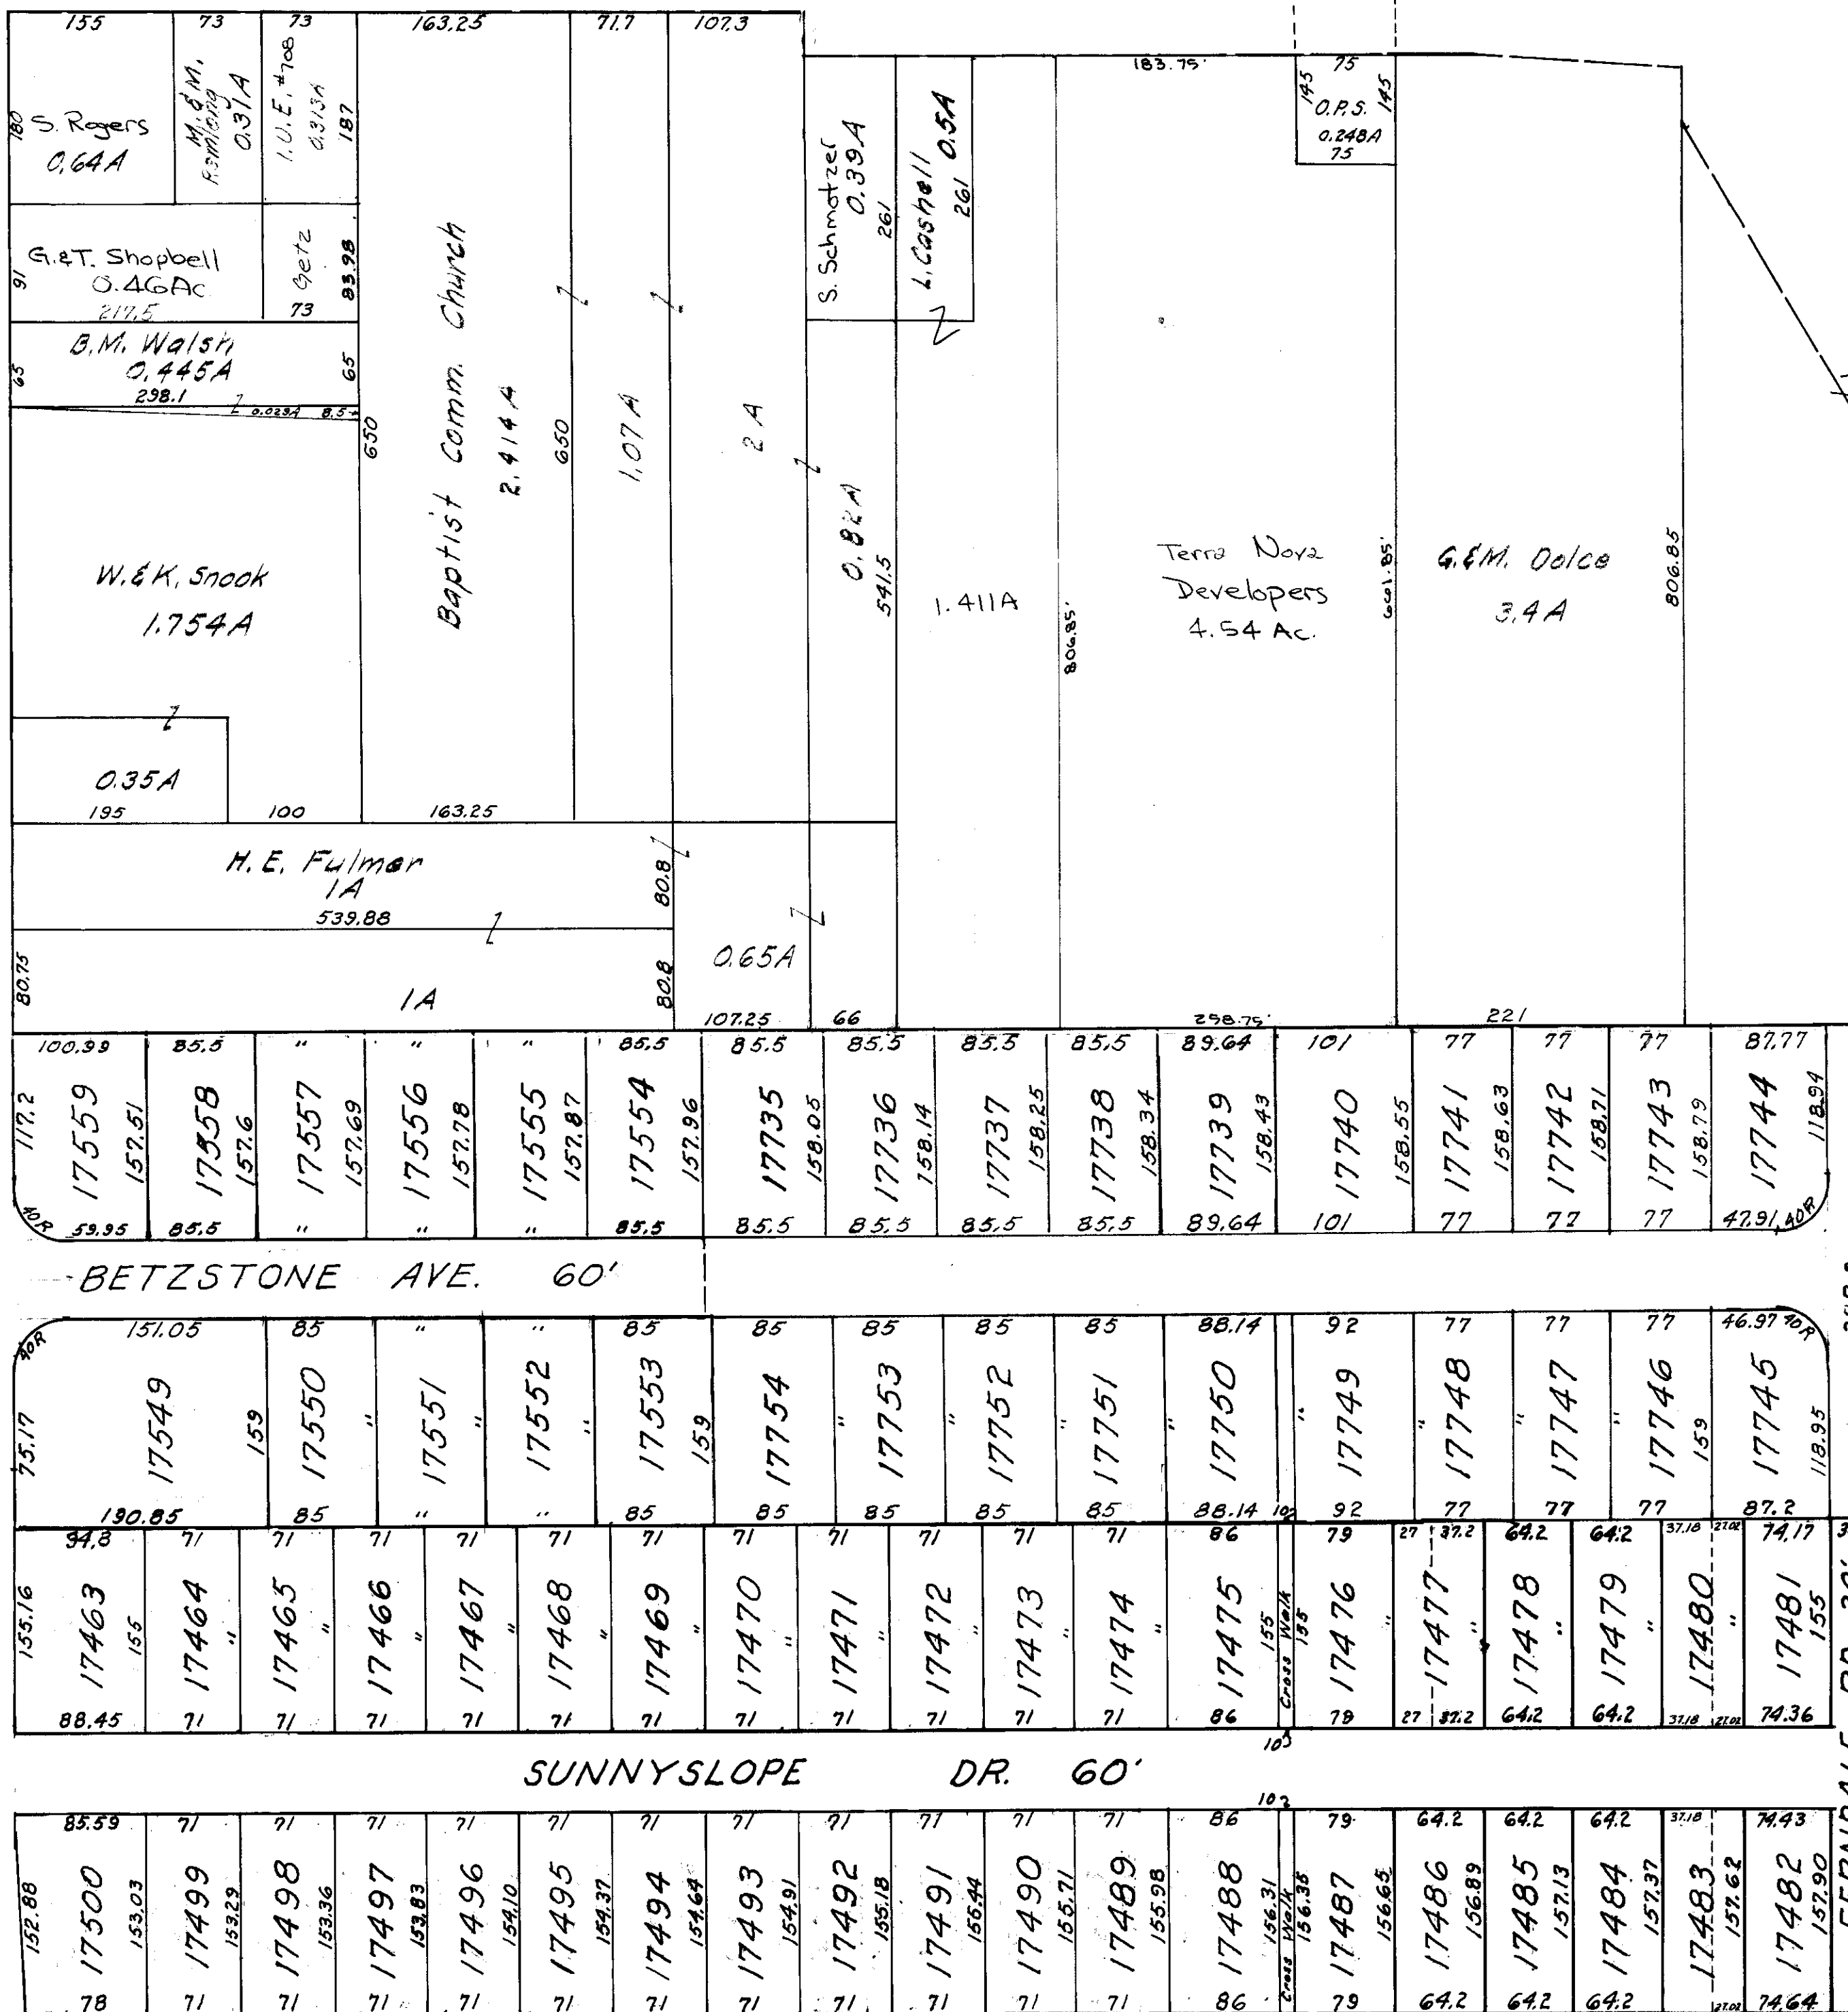

COOK RD.

SR-13

ST.

S. MAIN

SUNNYSLOPES ALLOTMENT
 Vol. 18 Page 156
 21 94 Re-Plat

BETZ SD #1, Vol 21, P-147
 Lot # 17549-17559
 17735-17754 22, 9

6th Book

29