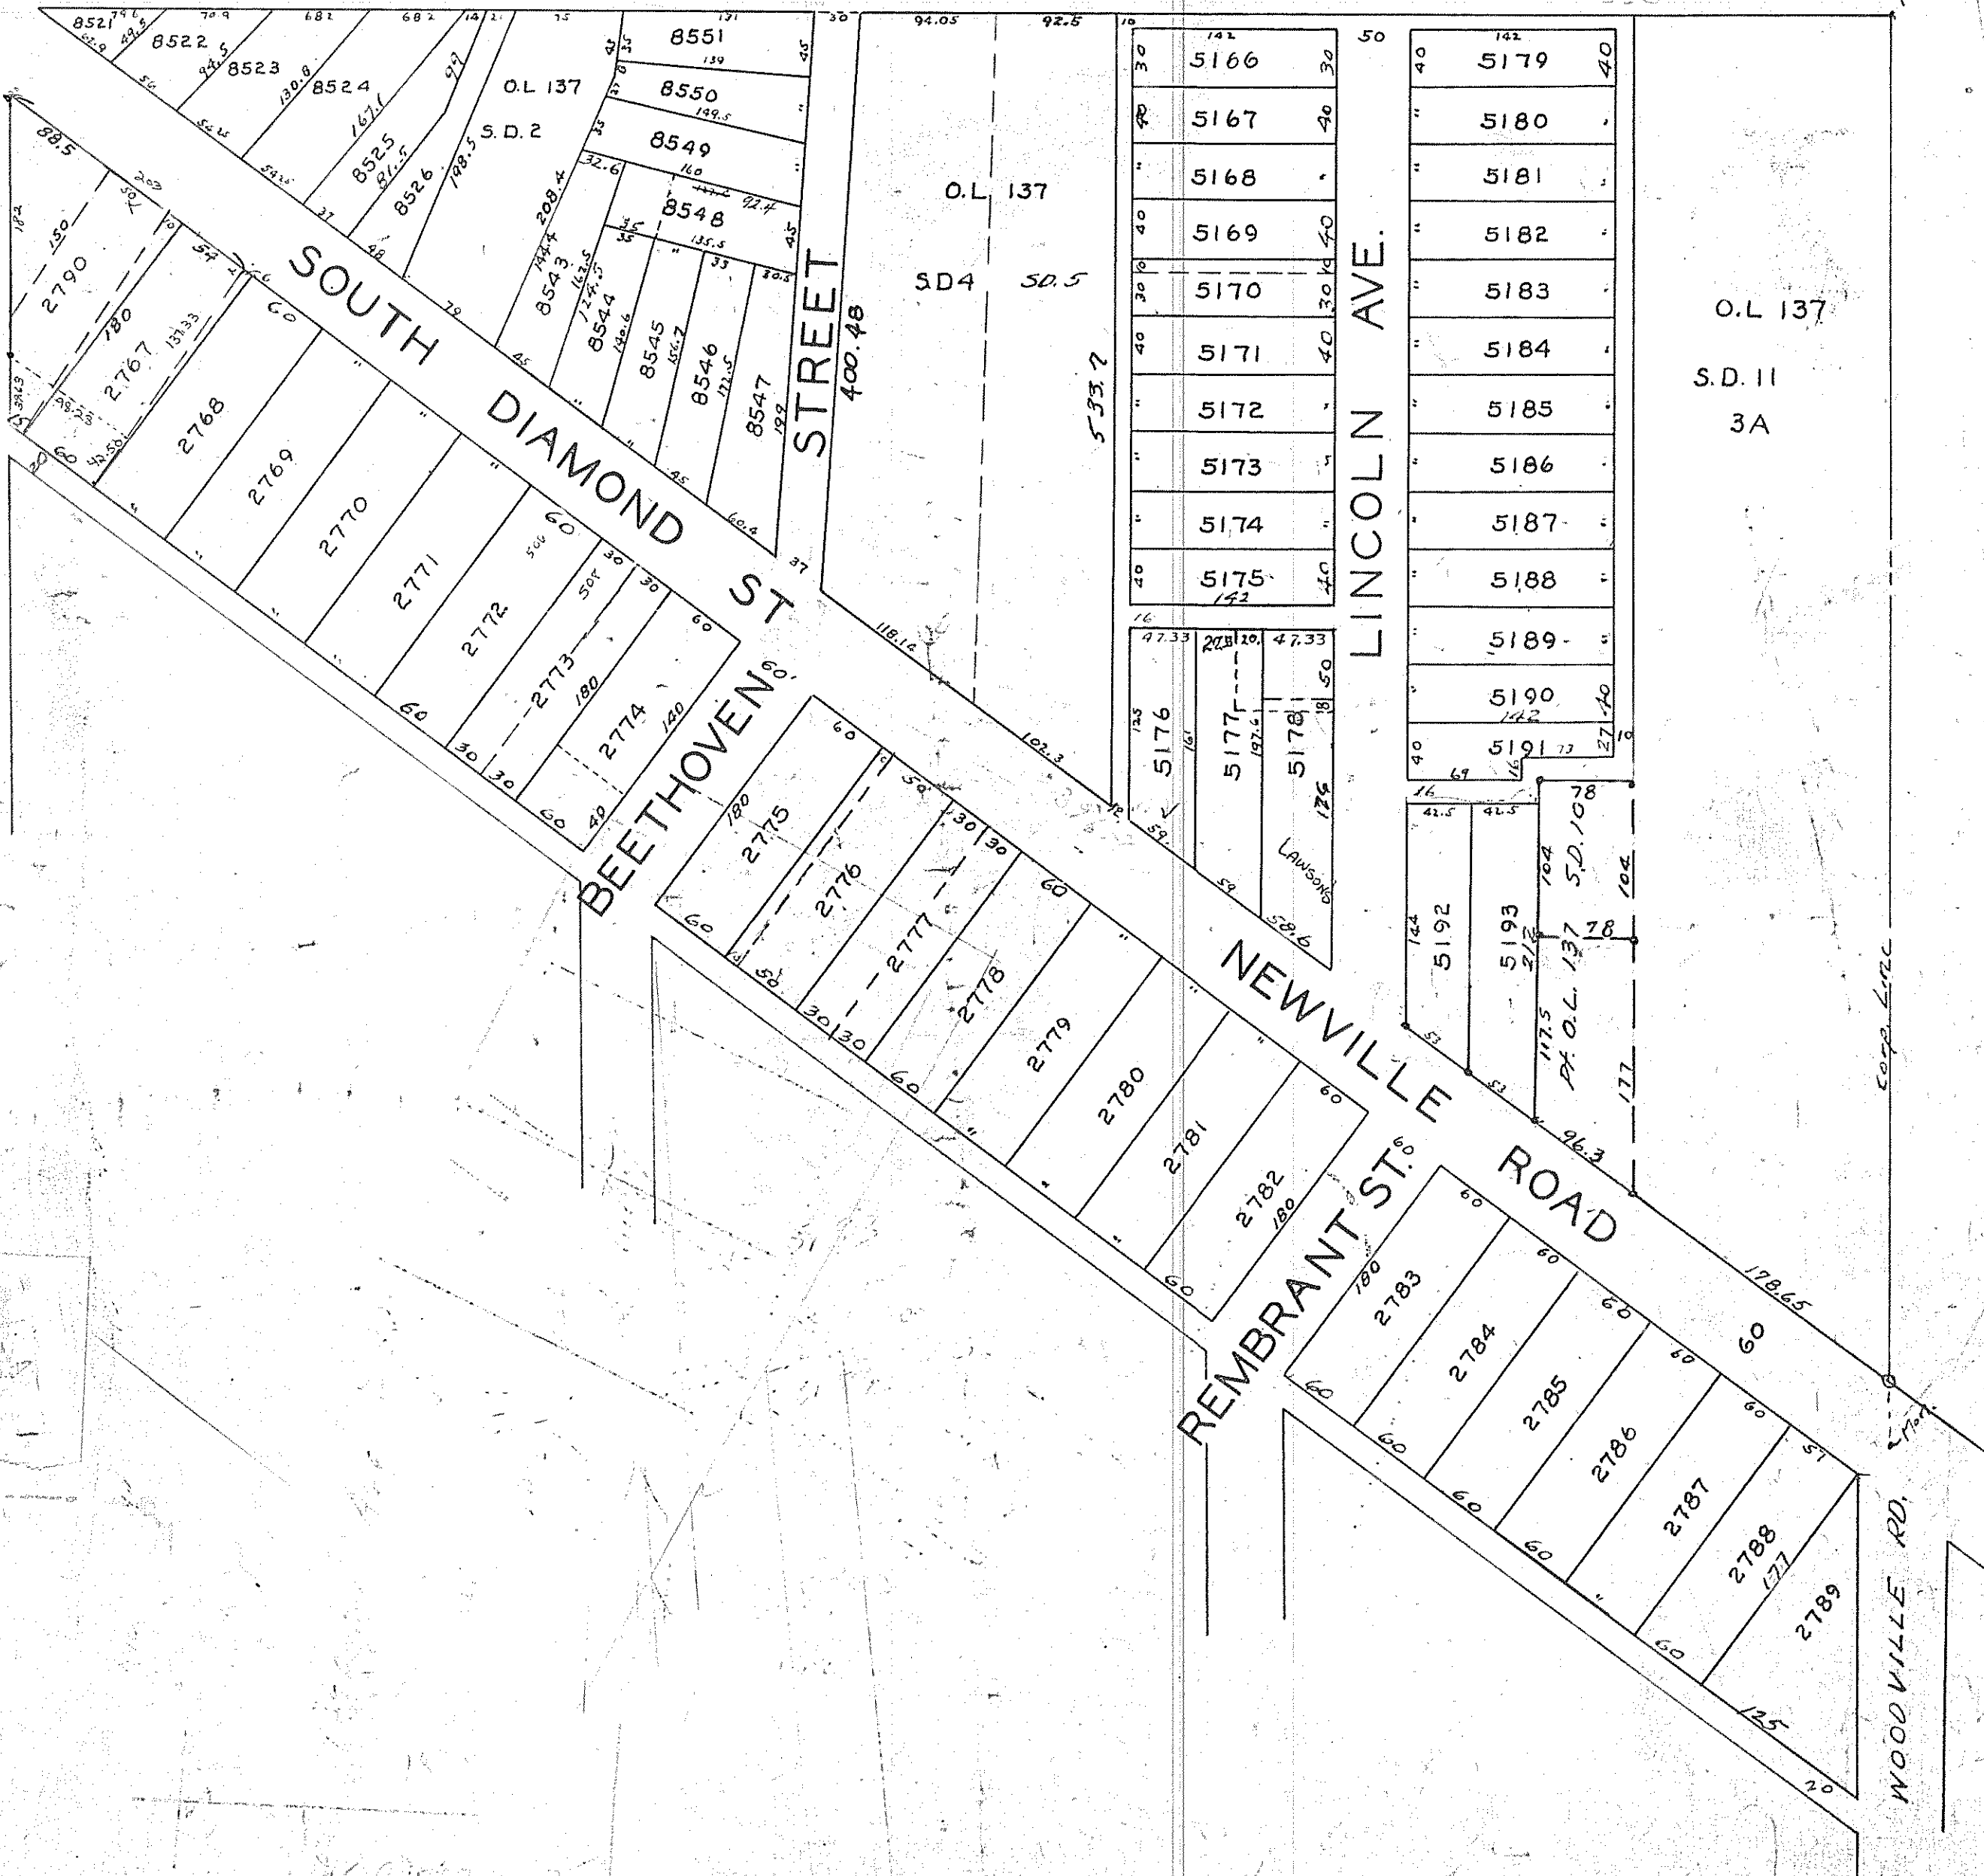

3574/10

493

1767

SOUTH DIAMOND STREET

BEEHOVEN ST

REMBRANDT ST
NEWVILLE ROAD

LINCOLN AVE.

WOODVILLE RD.

Val 13-2

372-19

Percherer lot #8547

401-89

French Burton C 5176

336-85

6th Ward