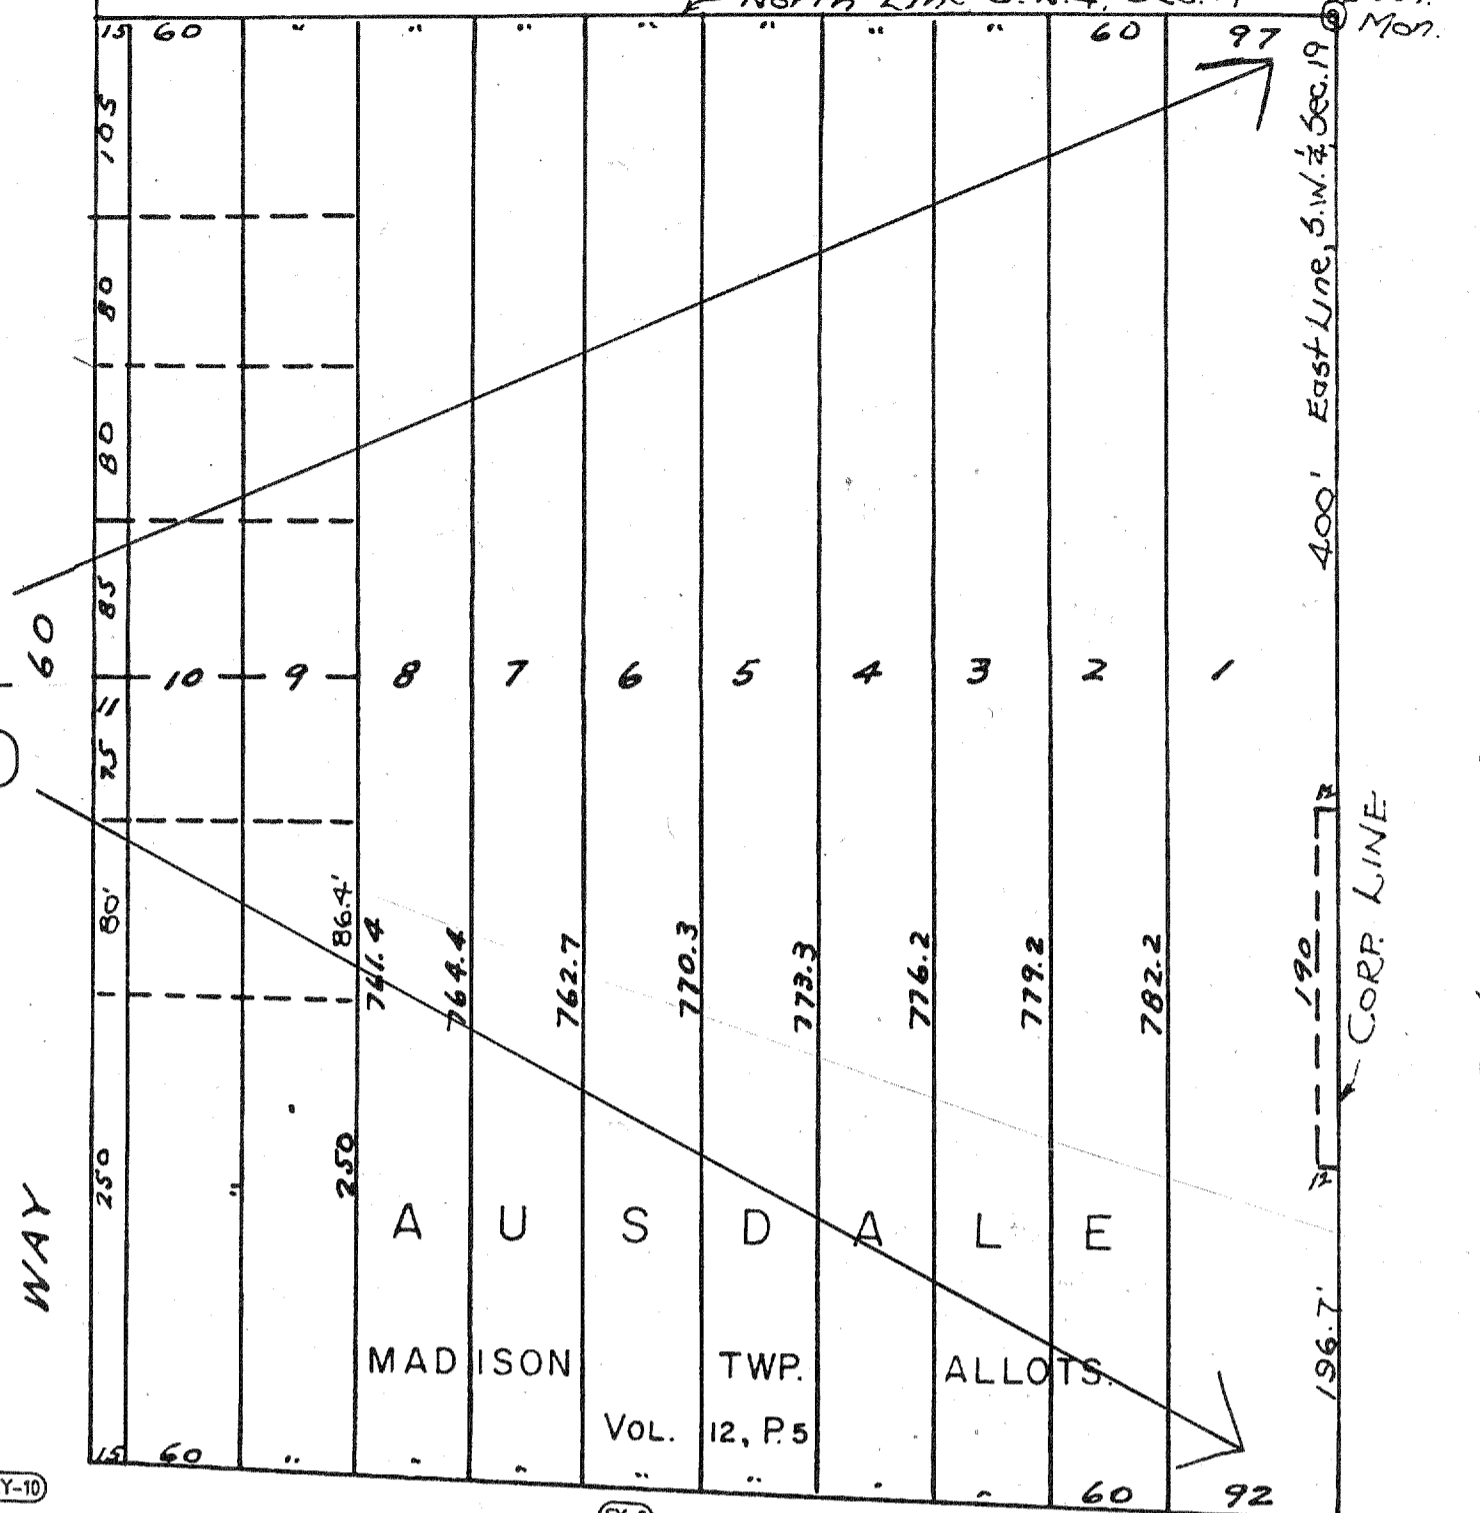

12+13-Replatted
V. 16, P. 20

North Line S.W. 1/4, Sec. 19

Con. Mon.

PARK

AVE

WEST

BROOKWOOD

FORMERLY- WEST AUSDALE

VOL. 12, PAGE 5
PLAT RECORDS

MANSFIELD
2ND. WARD

2/22

2-7-02