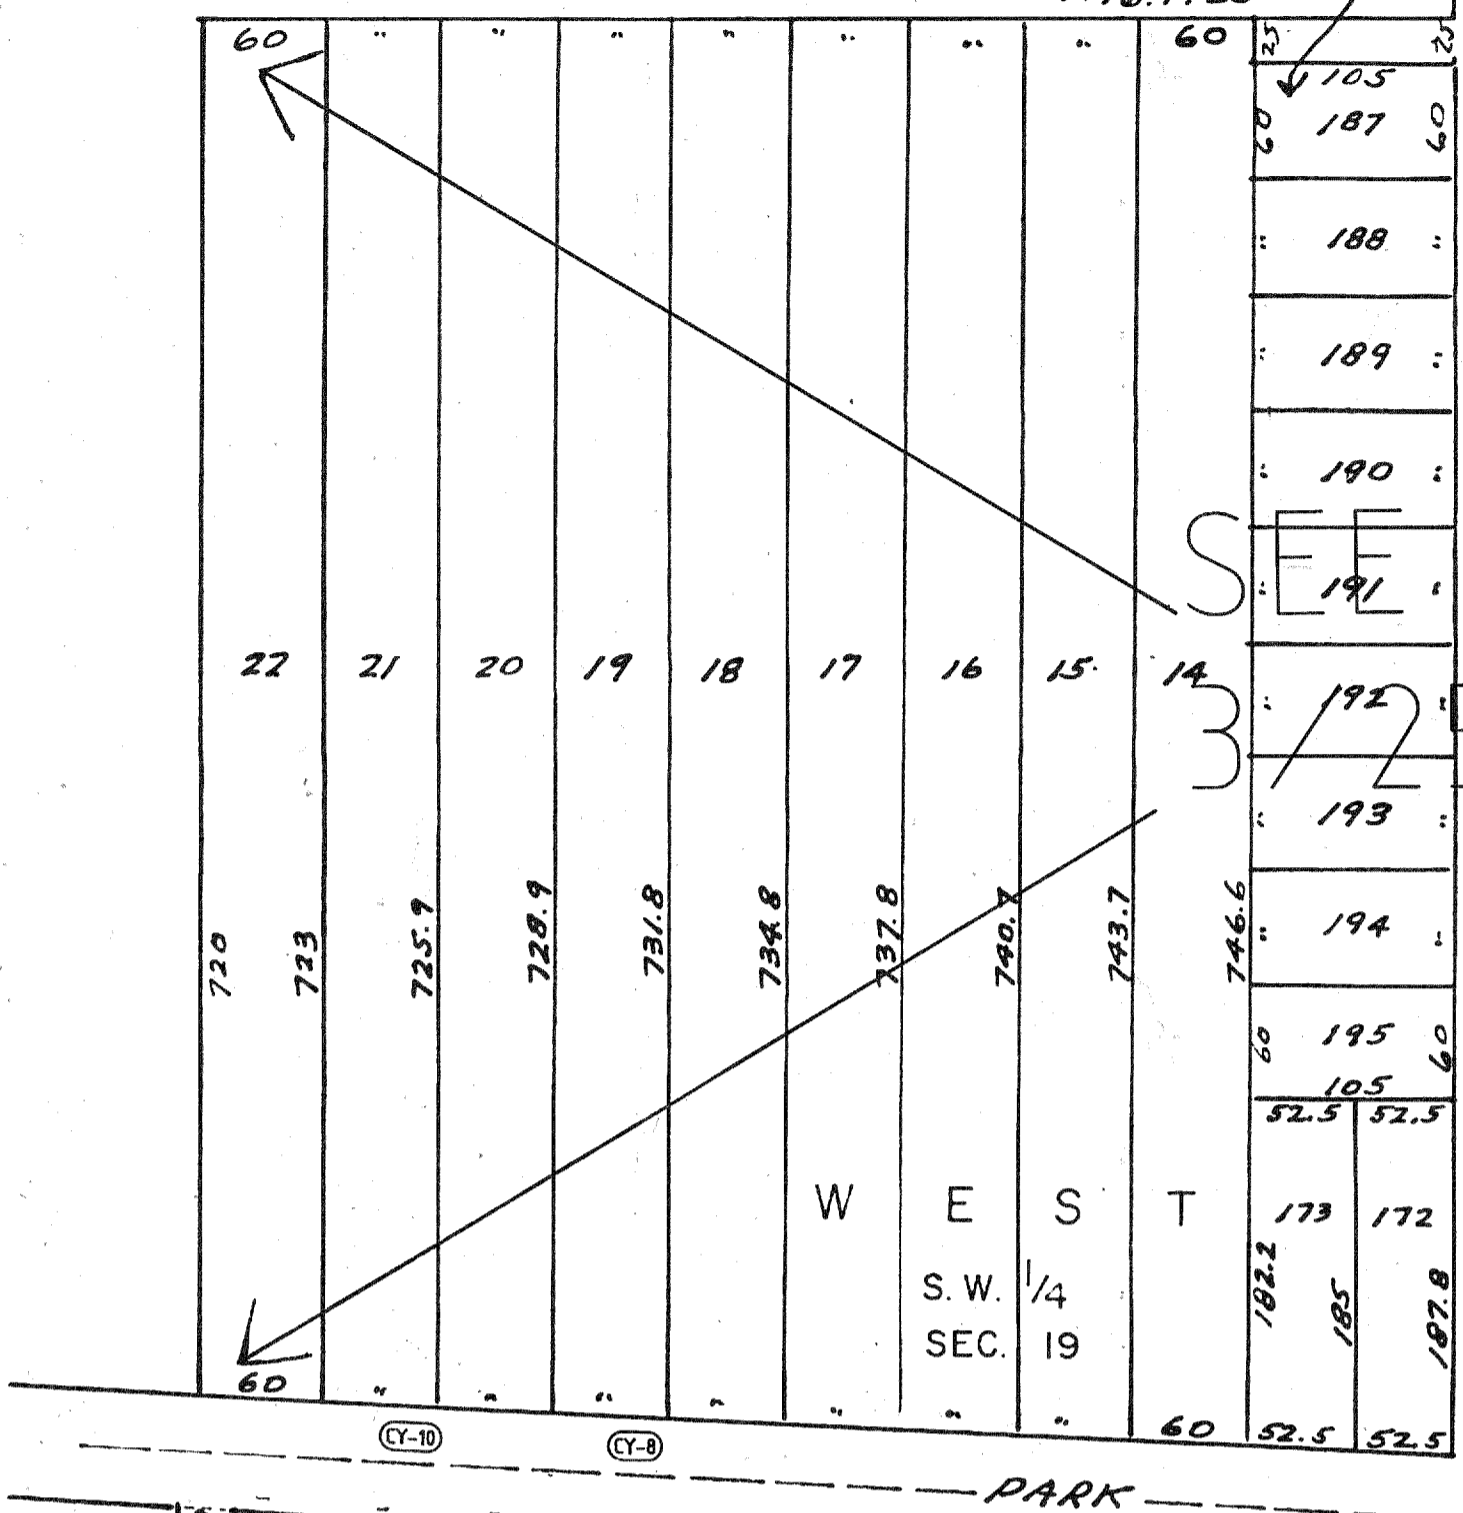

12+13-Replatted
V. 16, P. 20

North Line S.W. 1/4, Sec. 19

Con. Mon.

PARK

AVE

WEST

BROOKWOOD

FORMERLY- WEST AUSDALE

VOL. 12, PAGE 5
PLAT RECORDS

MANSFIELD
2ND. WARD

2/22

2-7-02