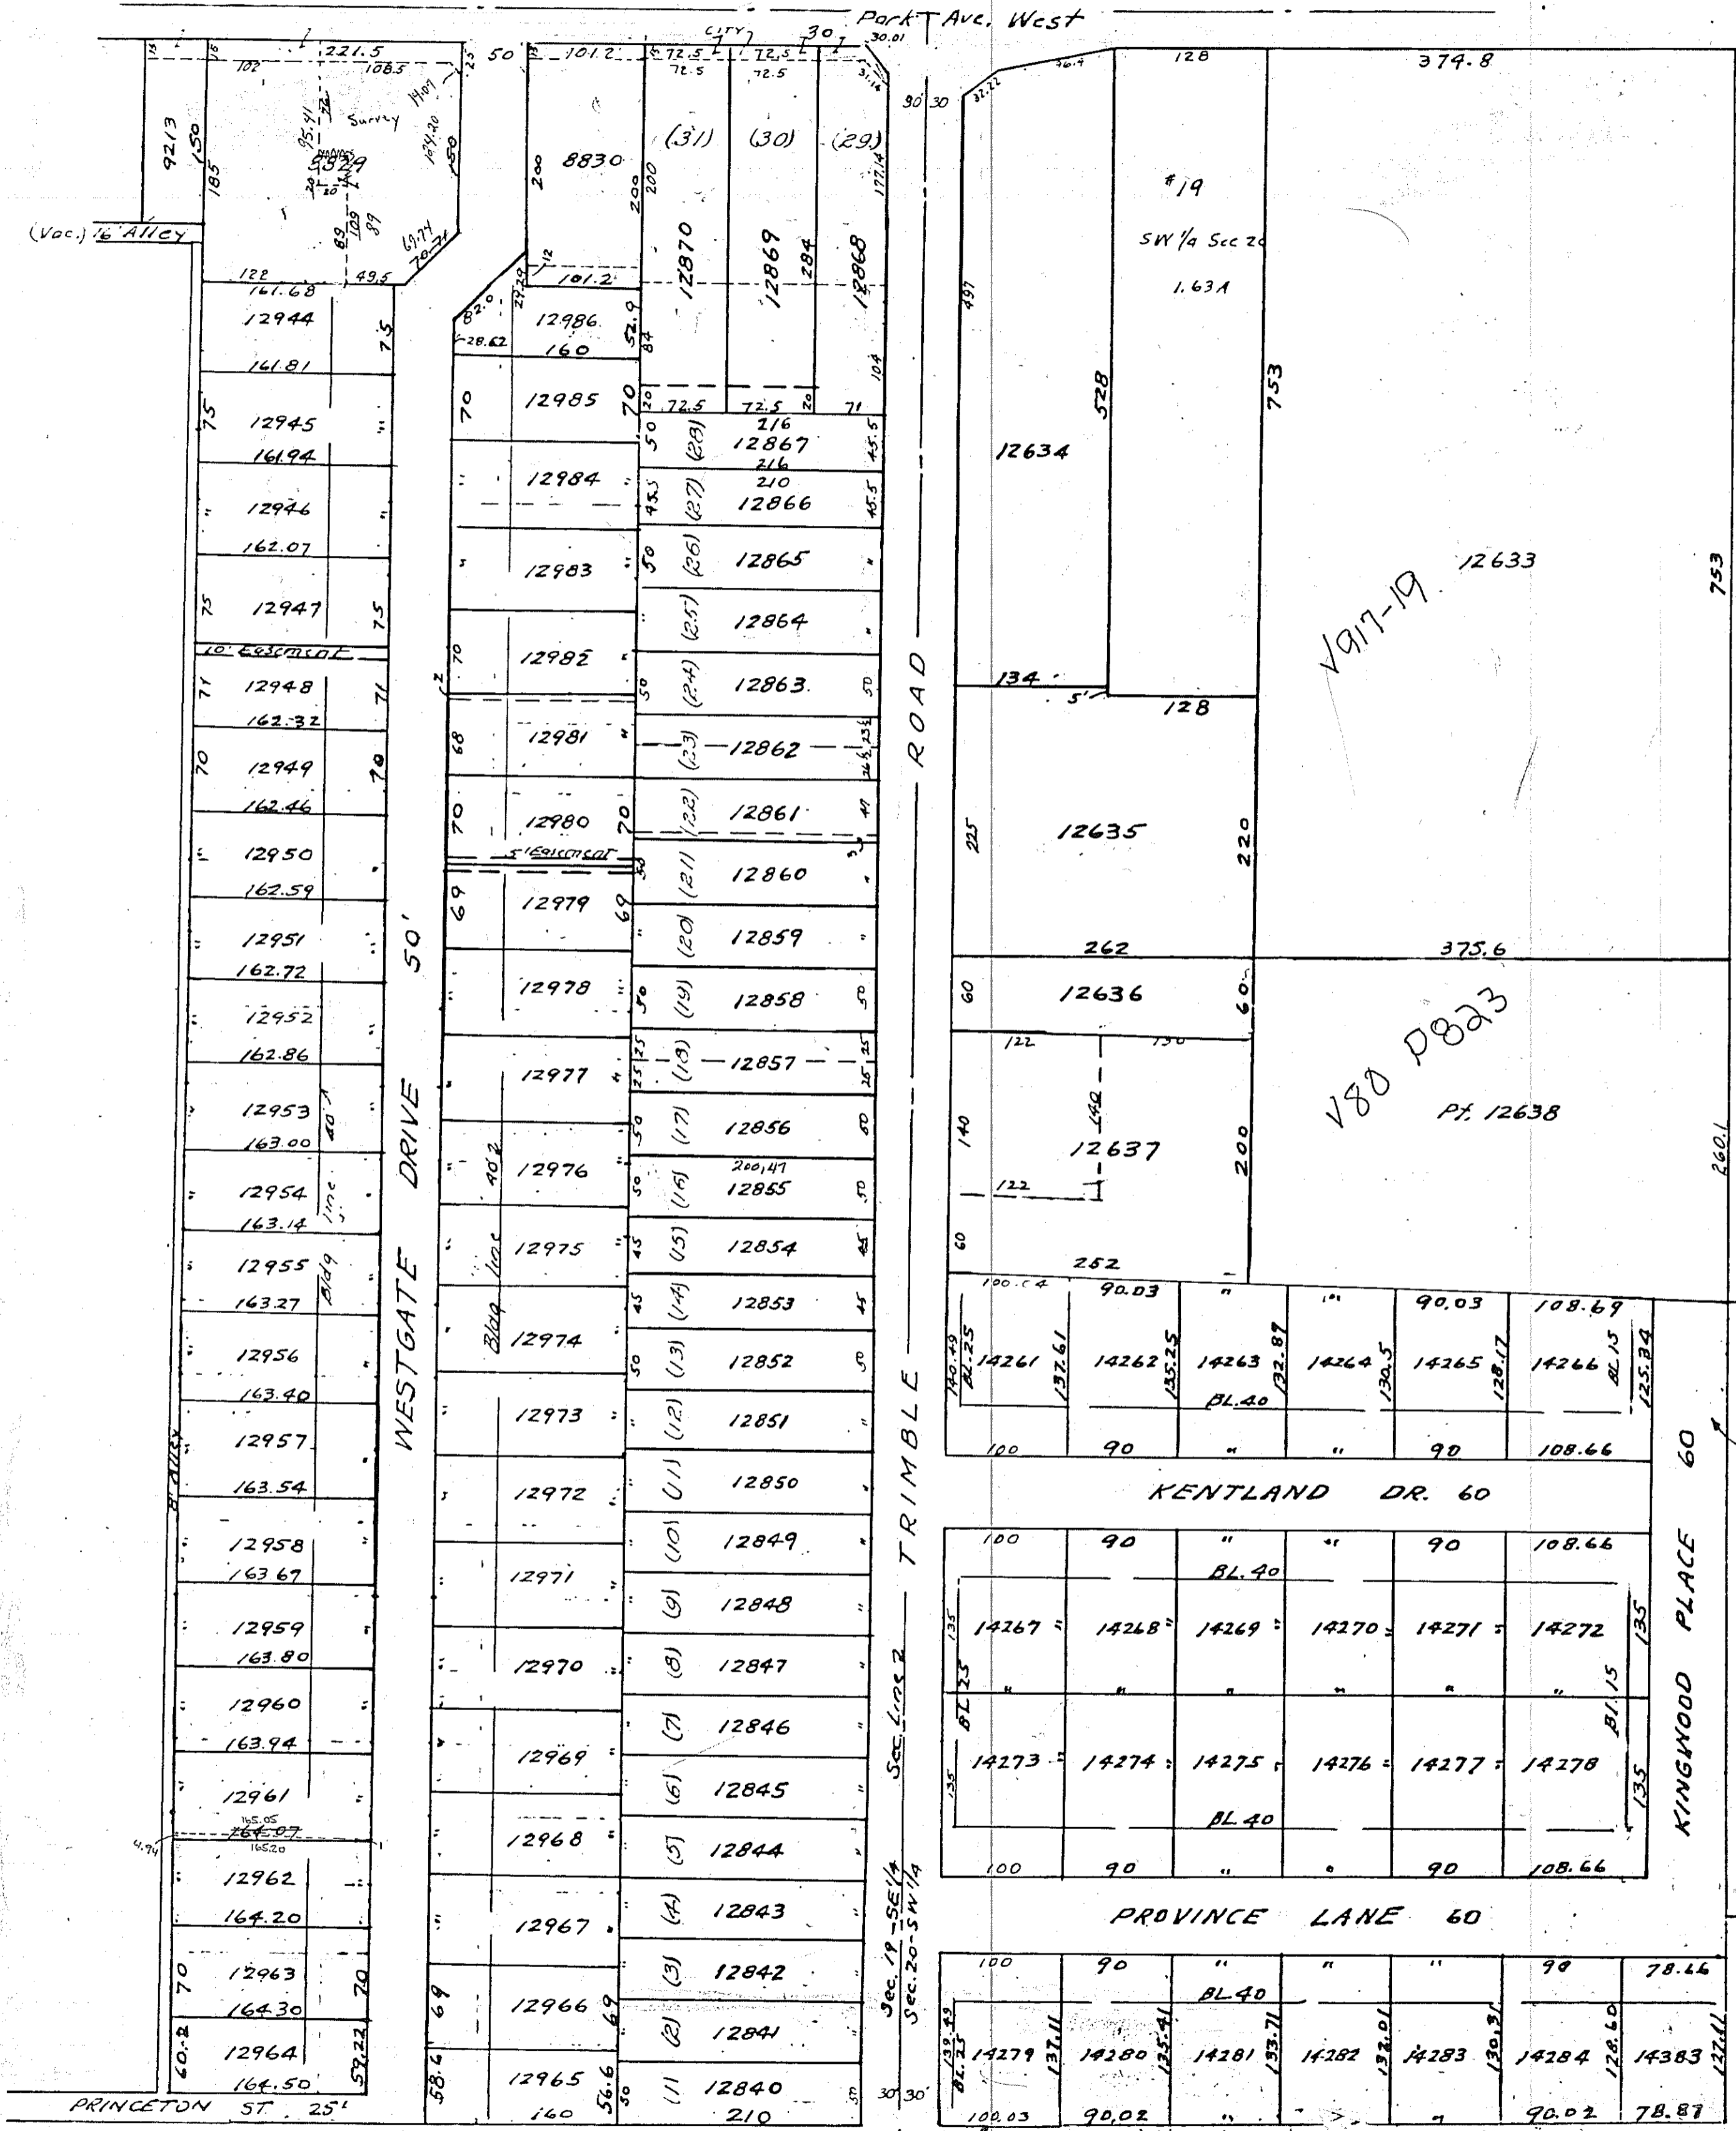

Park Ave. West

(Vac.) 16 ALLEY

WESTGATE DRIVE 50'

TRIMBLE ROAD

Sec. 19 - SE 1/4  
Sec. 20 - SW 1/4

KINGWOOD PLACE 60

Formerly Getz. Manor  
1917, E. 57

2/14

2nd Ward

PRINCETON ST. 25'