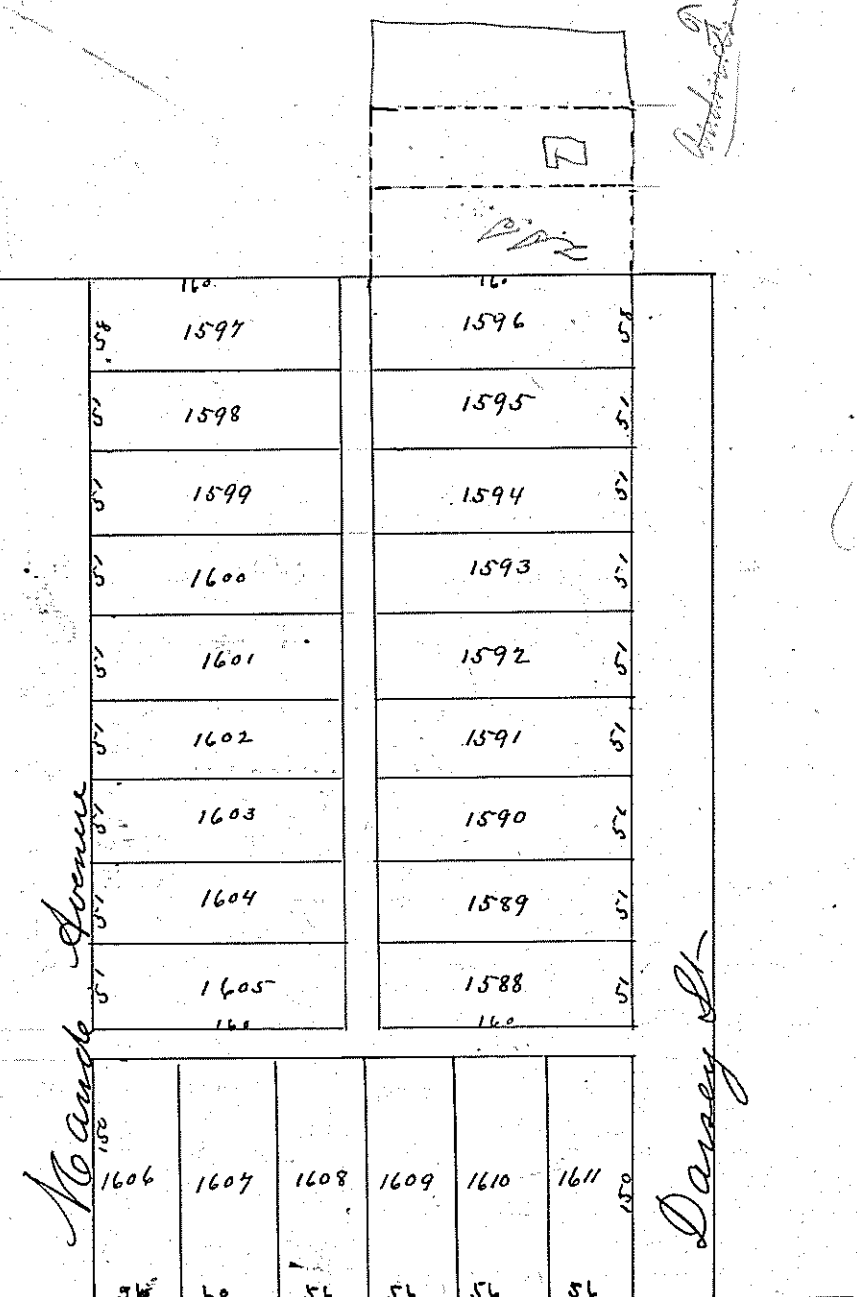

Assessment of Lots in the Town of Mansfield

LOT

SCALE : Forty Feet to an Inch or Ten Feet to One-Quarter Inch.

Andrew A. Brown

Val. Ave