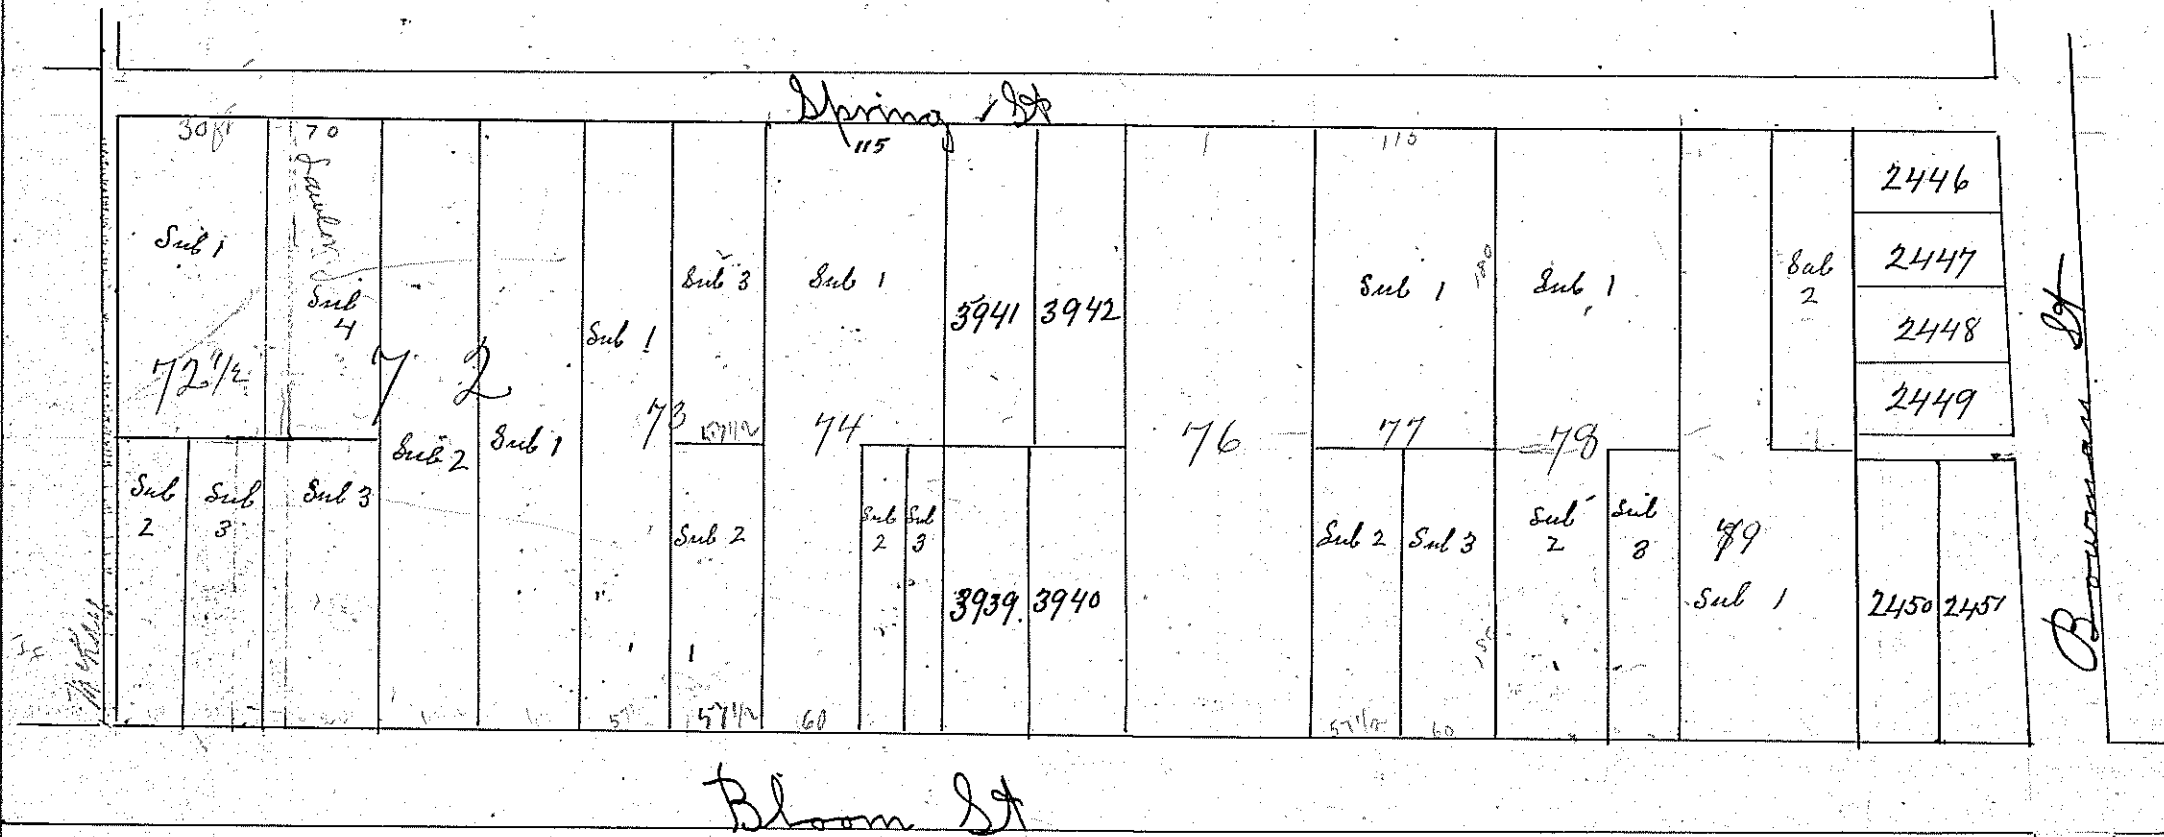

Assessment of Lots in the Town of *Mansfield,*

LOT

SCALE : Forty Feet to an Inch or Ten Feet to One-Quarter Inch.

7093

5/11/5