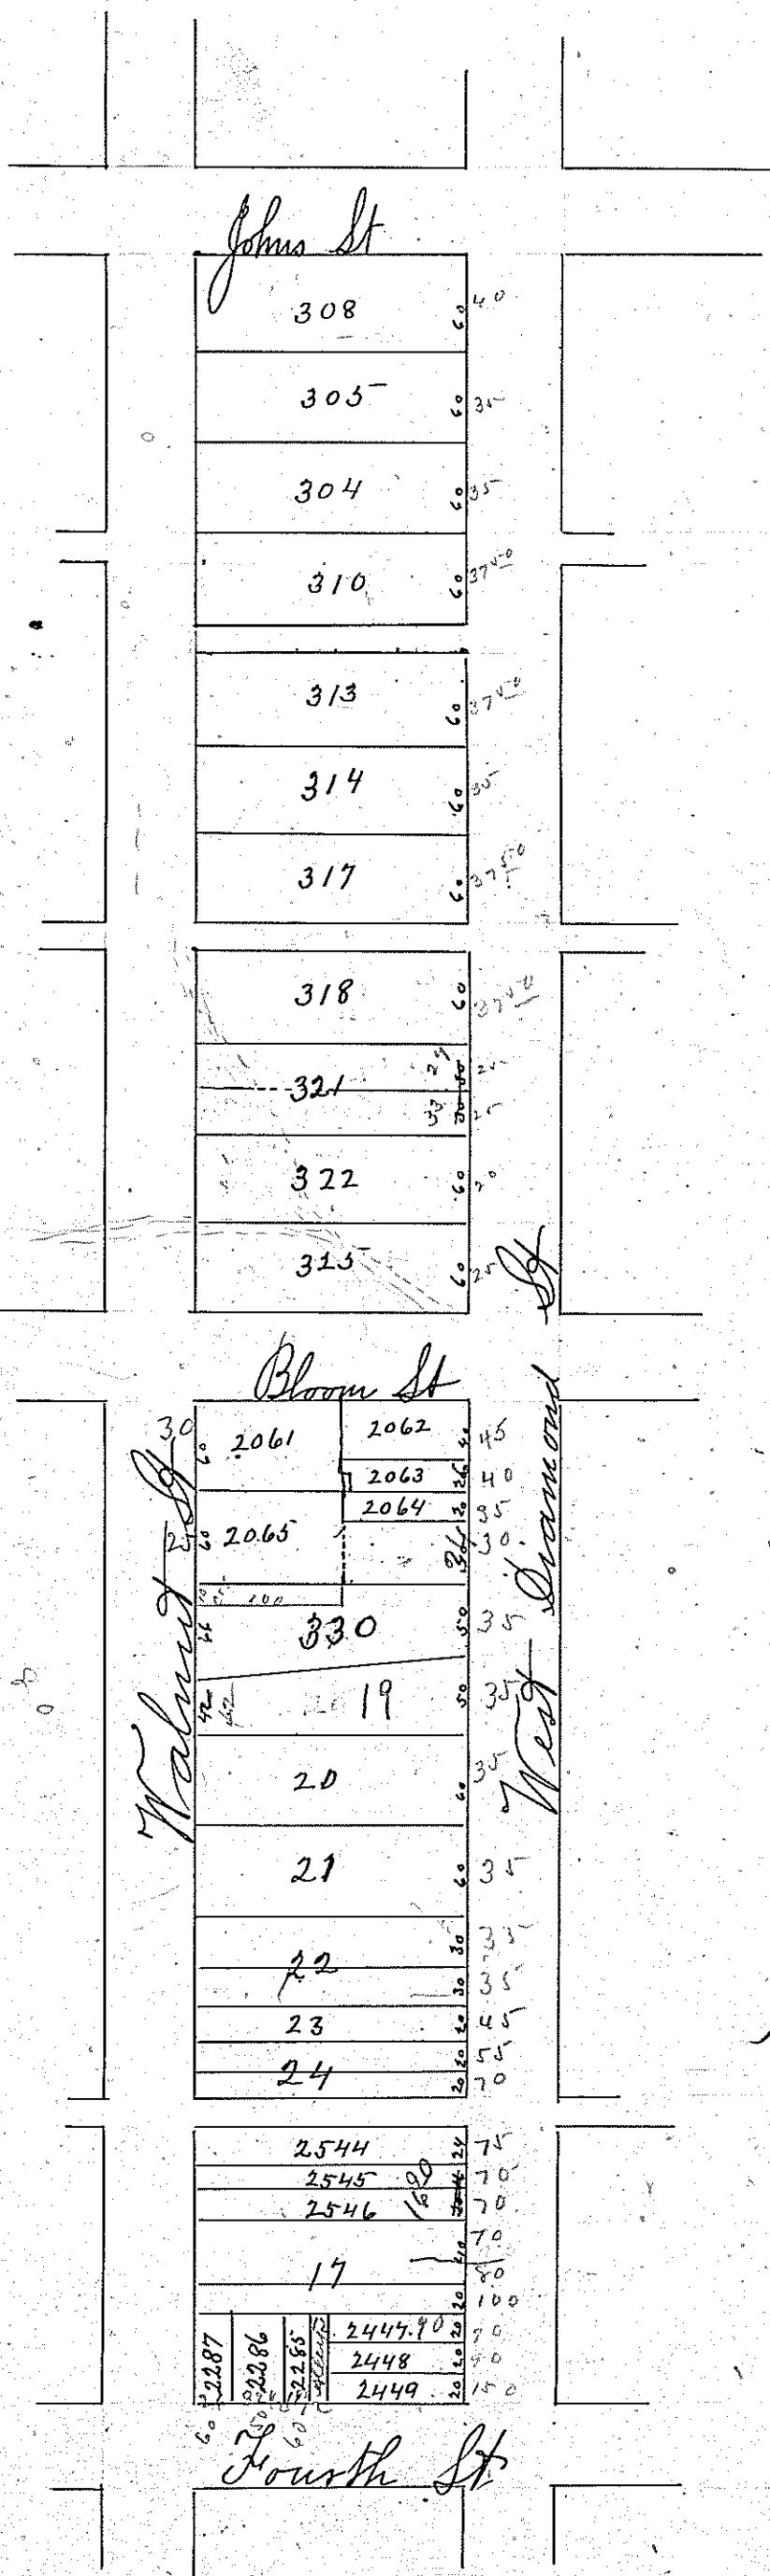

Assessment of Lots in the Town of Mansfield,

LOT

SCALE: Forty Feet to an Inch or Ten Feet to One-Quarter Inch.

10-80
70-