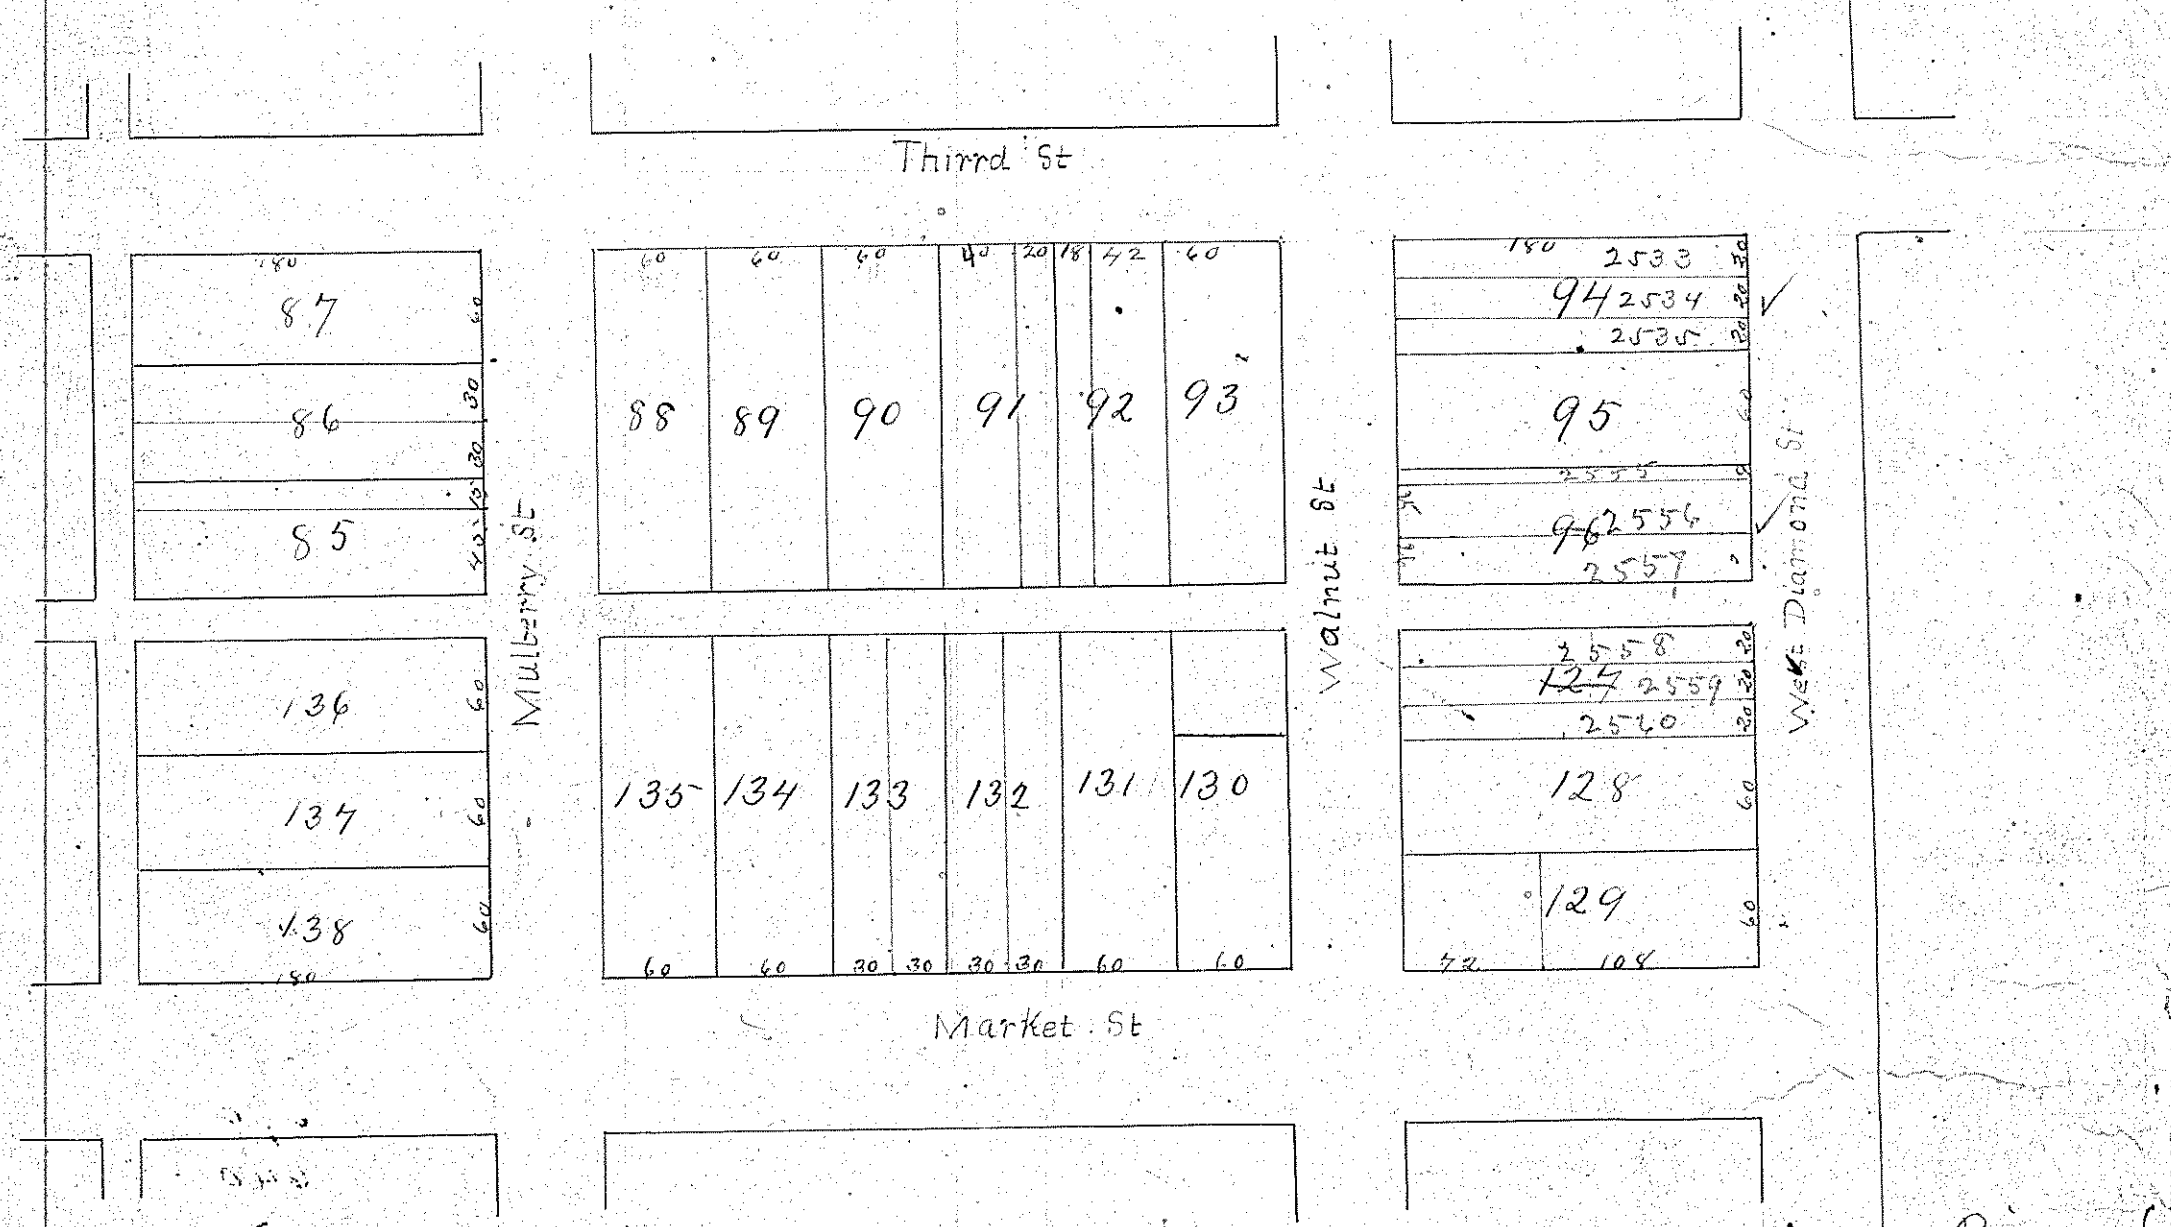

Assessment of Lots in the Town of

2

LOT

SCALE: Forty Feet to an Inch or Ten Feet to One-Quarter Inch.

Bingner