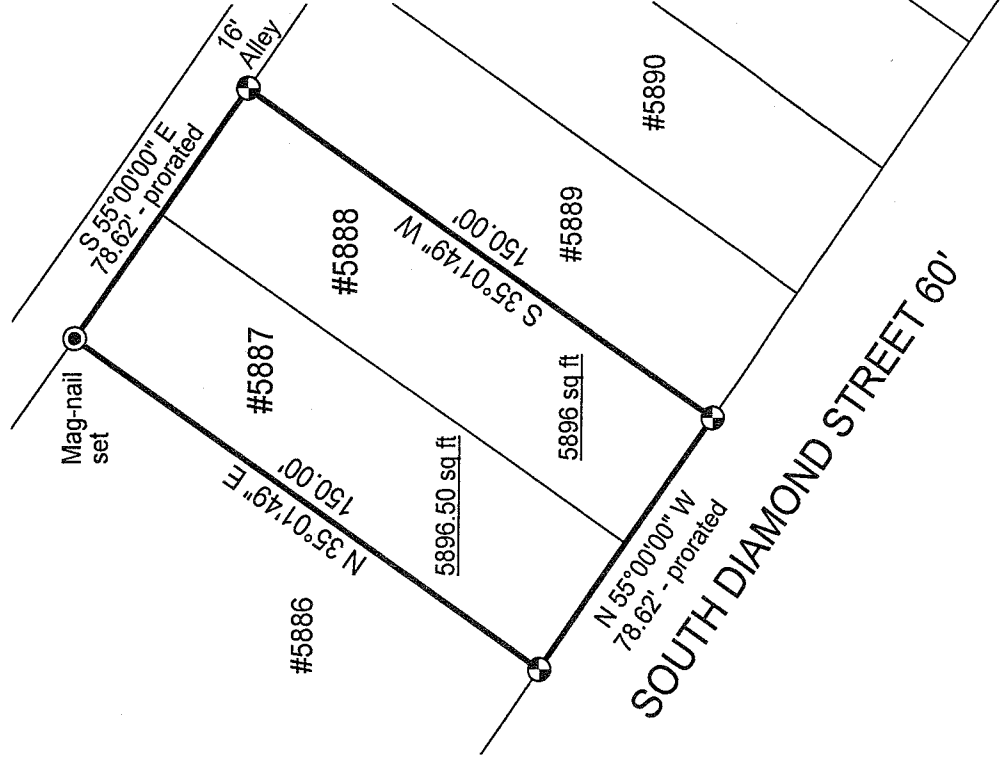

SURVEY PLAT

Lot #5887 and #5888 - City of Mansfield
Plat Volume 8, Page 9
Richland County, Ohio

Bearings are assumed.

LEGEND

⊙ Iron pin set with cap stamped
"CLANCY 7178"

NEW SURVEY
OF EXISTING PARCEL
RICHLAND COUNTY
TAX MAP OFFICE

MLB 8-7-08
INITIAL DATE
Drawing!!!
only!!!

DATE: 8/06/08

JOB NO.: W070808U

Warne R. Clancy
Warne R. Clancy
P.S. #7178

100-2
7-301