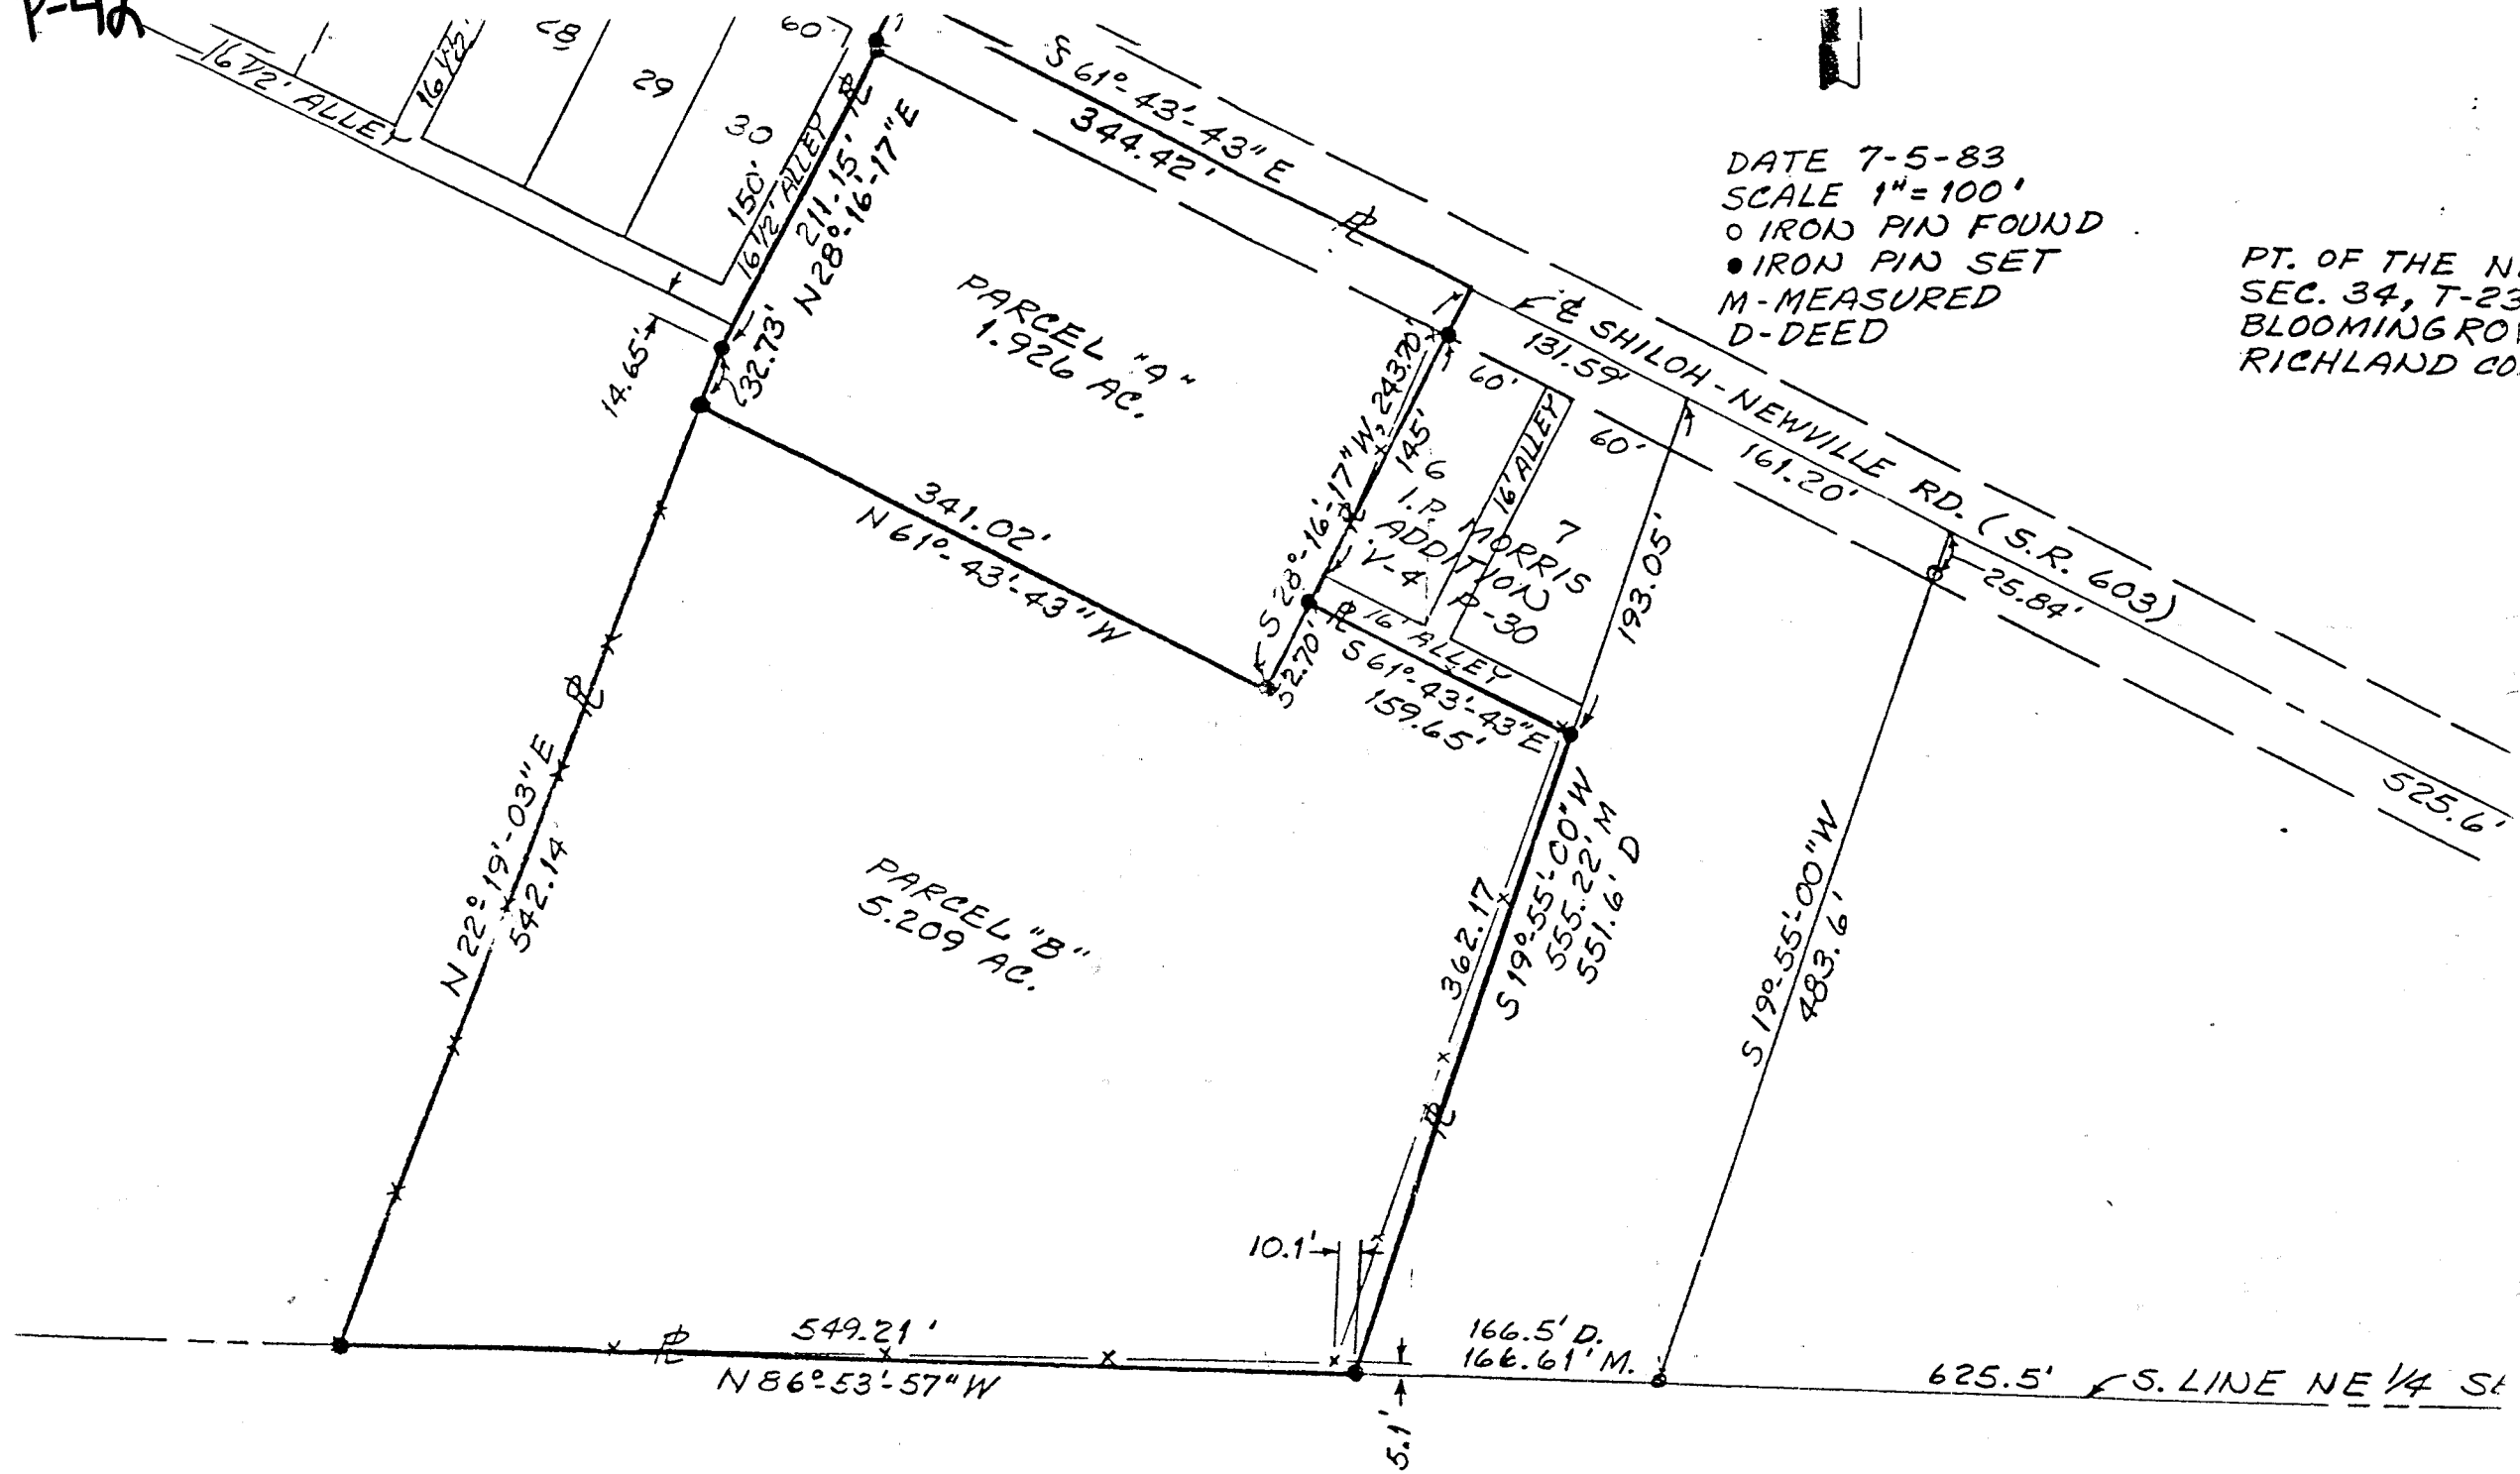

P-42

DATE 7-5-83  
 SCALE 1"=100'  
 O IRON PIN FOUND  
 ● IRON PIN SET  
 M-MEASURED  
 D-DEED

PT. OF THE NE  
 SEC. 34, T-23  
 BLOOMING RO  
 RICHLAND CO.