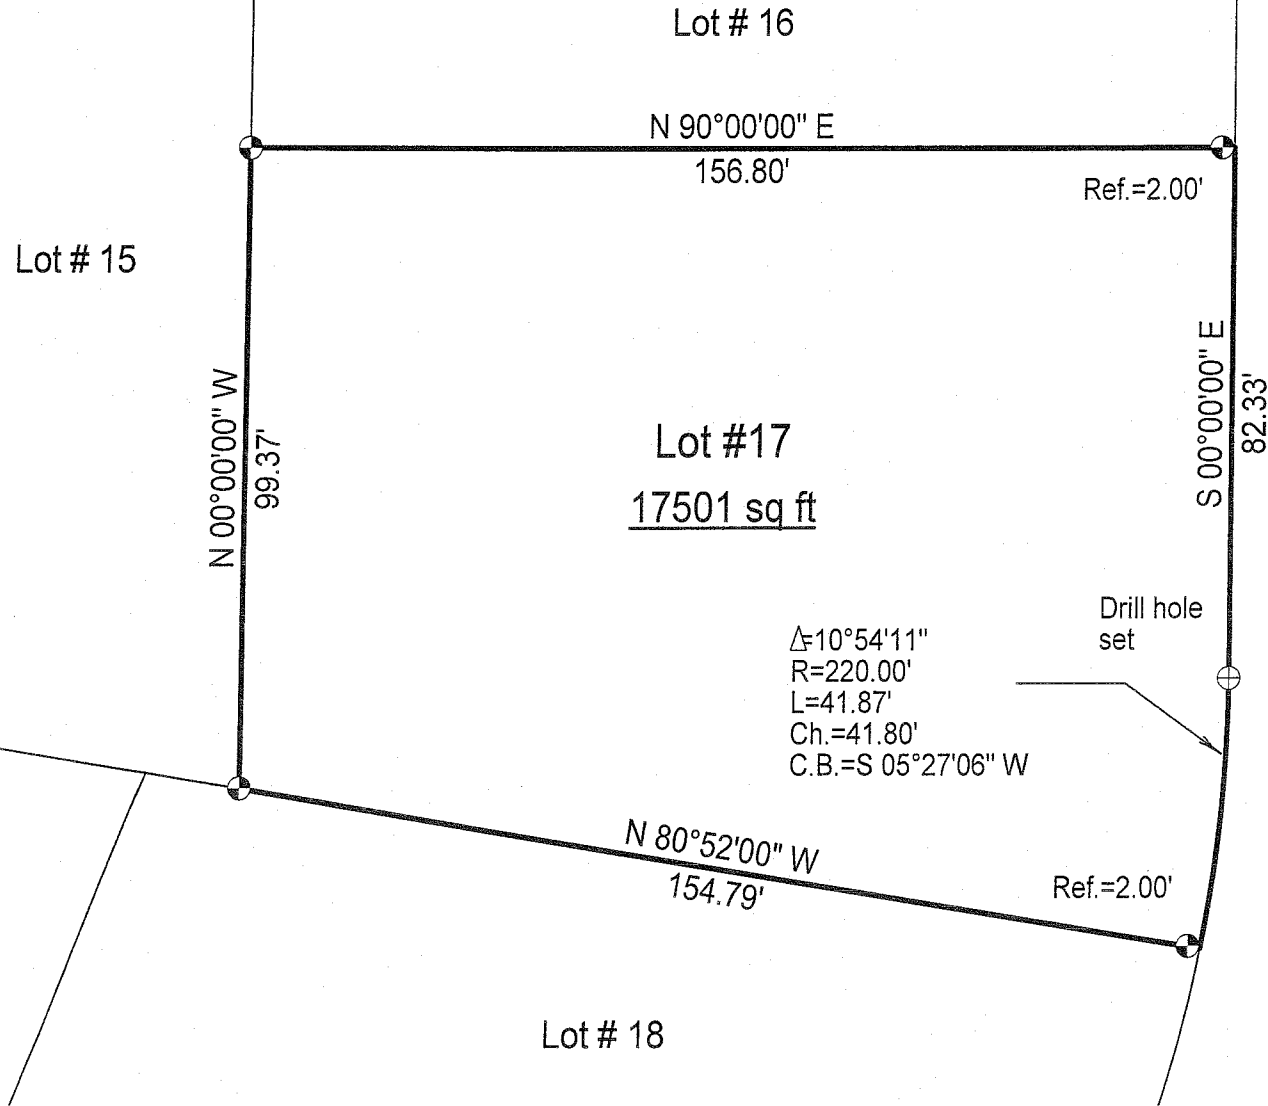

SURVEY PLAT

Lot #17 - Willow Park Allotment
 Plat Volume 19, page 165
 Washinton Township Allots.
 Richland County, Ohio

WILLOW PARK DRIVE 60'

LEGEND

- Iron pin set with cap stamped "CLANCY 7178"

NEW SURVEY
 OF EXISTING PARCEL
 RICHLAND COUNTY
 TAX MAP OFFICE
 INITIAL DATE
 H 02409

Dwg. Only

Scale: 1" = 30'

Warne R. Clancy
 Warne R. Clancy P.S. #7178

DATE: 6/23/09
 JOB NO.: W061509

AA-230