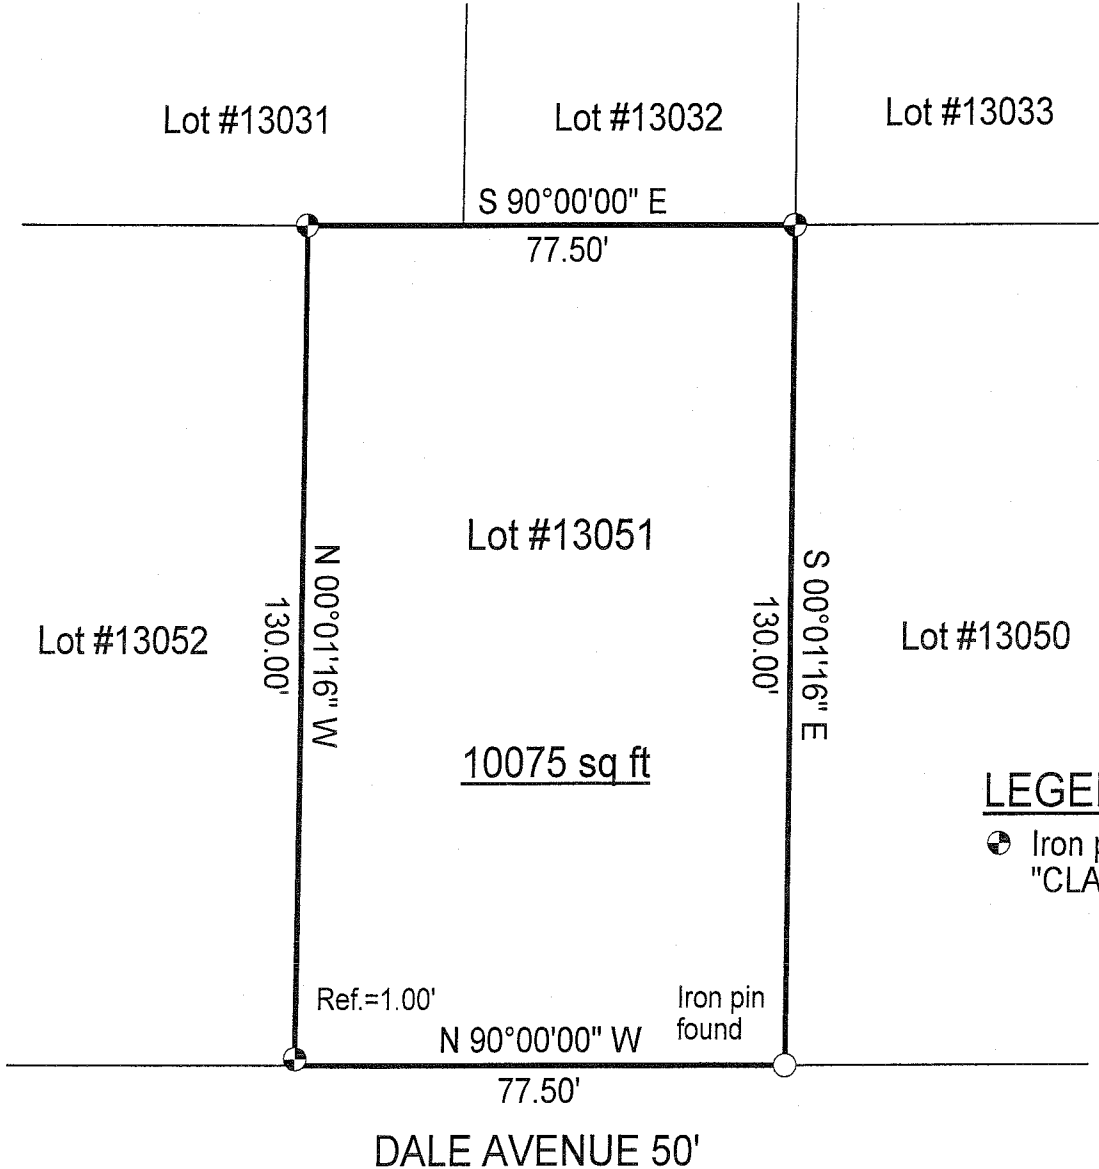

SURVEY PLAT

Lot #13051 - City of Mansfield
Richland County, Ohio

LEGEND

⊕ Iron pin set with cap stamped "CLANCY 7178"

NEW SURVEY
OF EXISTING PARCEL
RICHLAND COUNTY
TAX MAP OFFICE

MIB 6-2-09
INITIAL DATE
Drawing
Only..

Warne R. Clancy
Warne R. Clancy P.S. #7178

DATE: 5/29/09
JOB NO.: W052709

AA-212