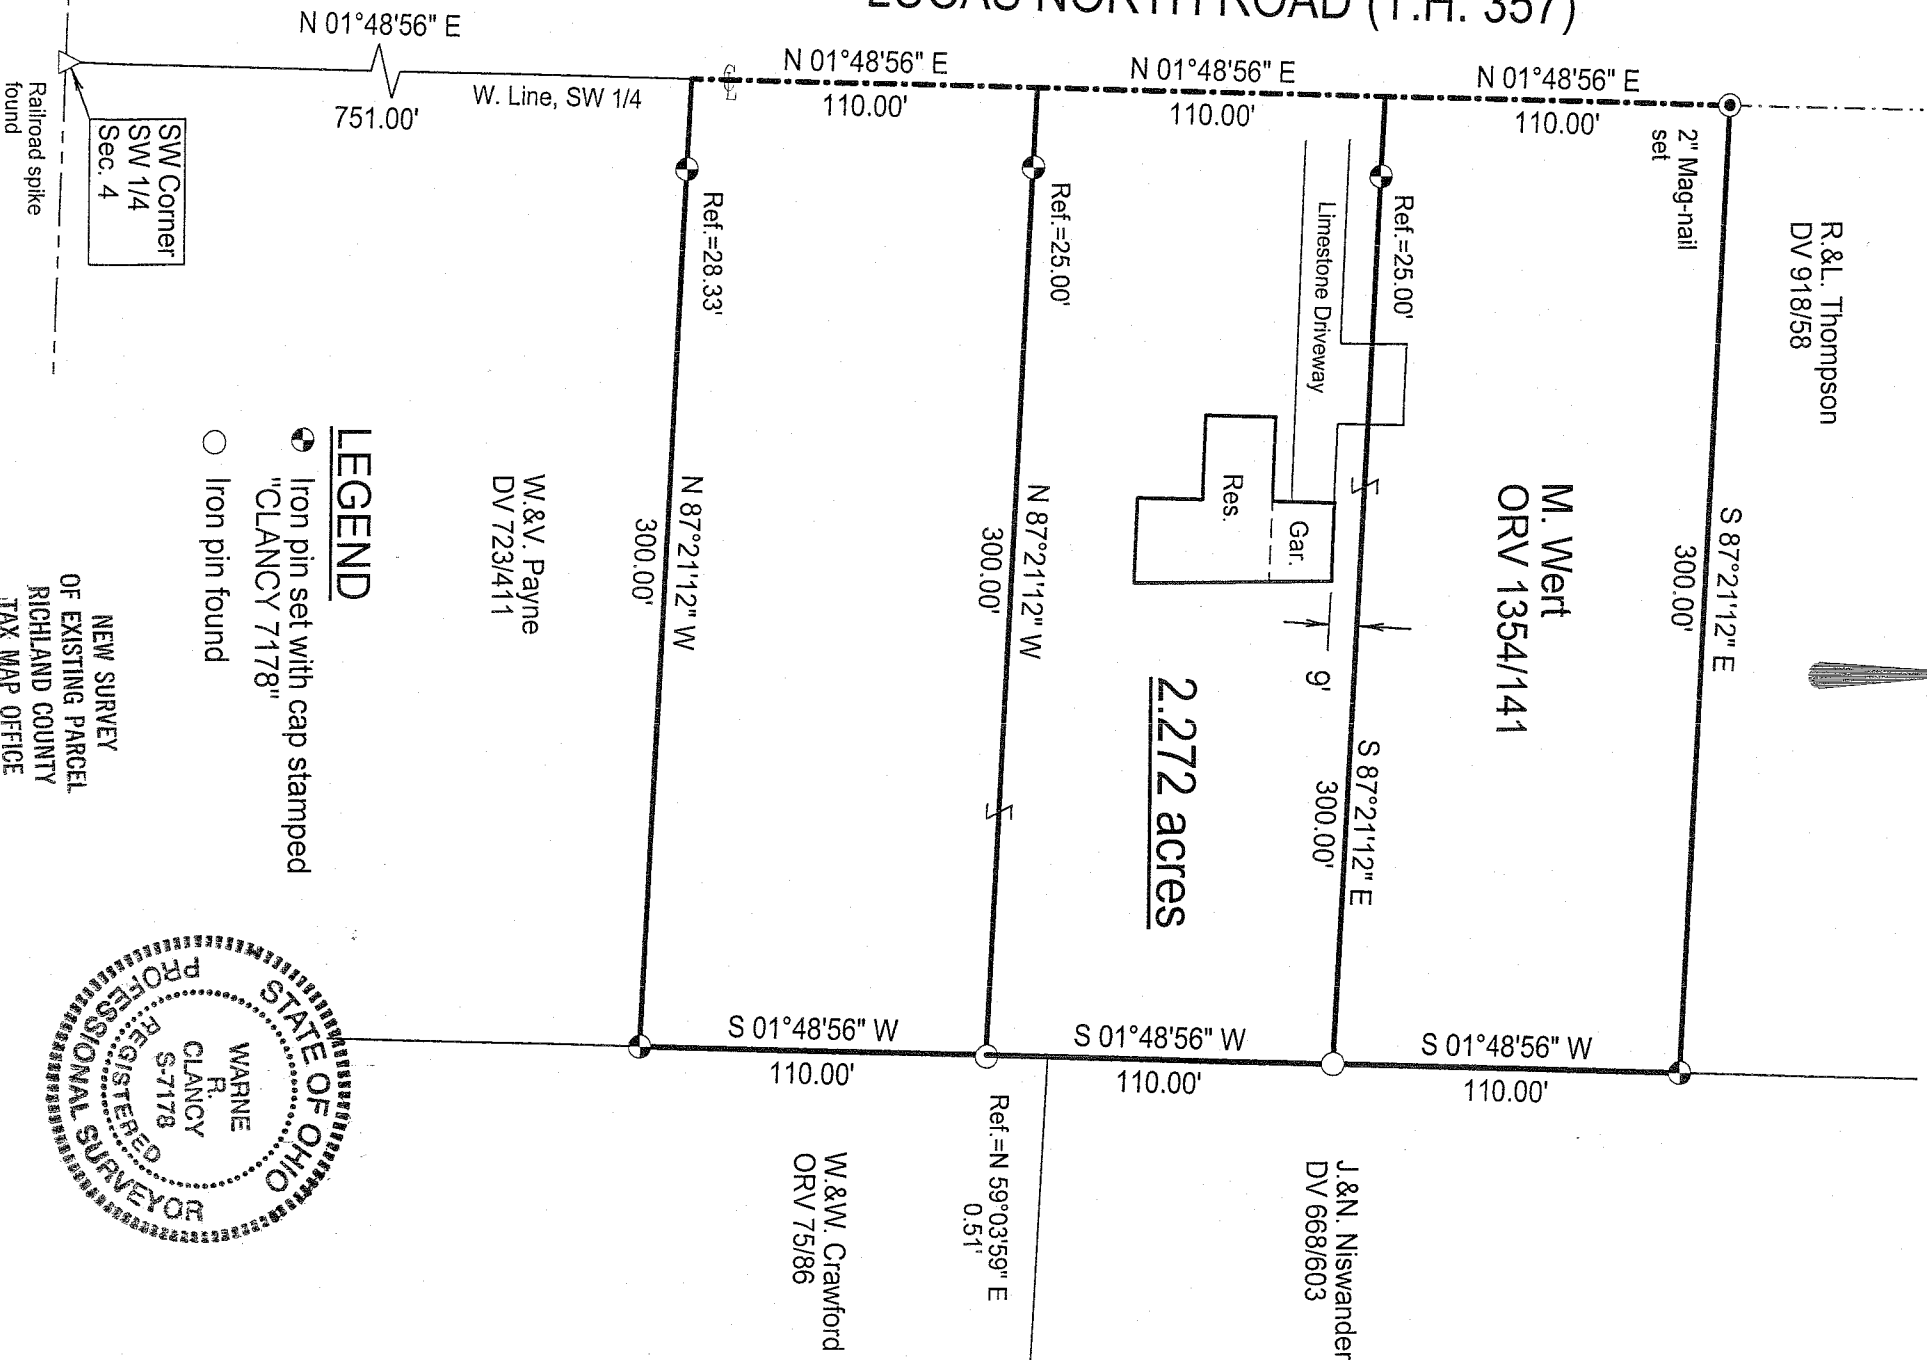

SURVEY PLAT

Part Southwest Quarter - Section 4
Monroe Township, T-22, R-17
Richland County, Ohio

LUCAS NORTH ROAD (T.H. 357)

LEGEND

- Iron pin set with cap stamped "CLANCY 7178"
- Iron pin found

NEW SURVEY
OF EXISTING PARCEL
RICHLAND COUNTY
TAX MAP OFFICE

DATE: 4/28/09
JOB NO.: WD41609A

MLB-5809
INITIAL DATE
Drawing Only

Wayne R. Clancy
Wayne R. Clancy P.S. #7178